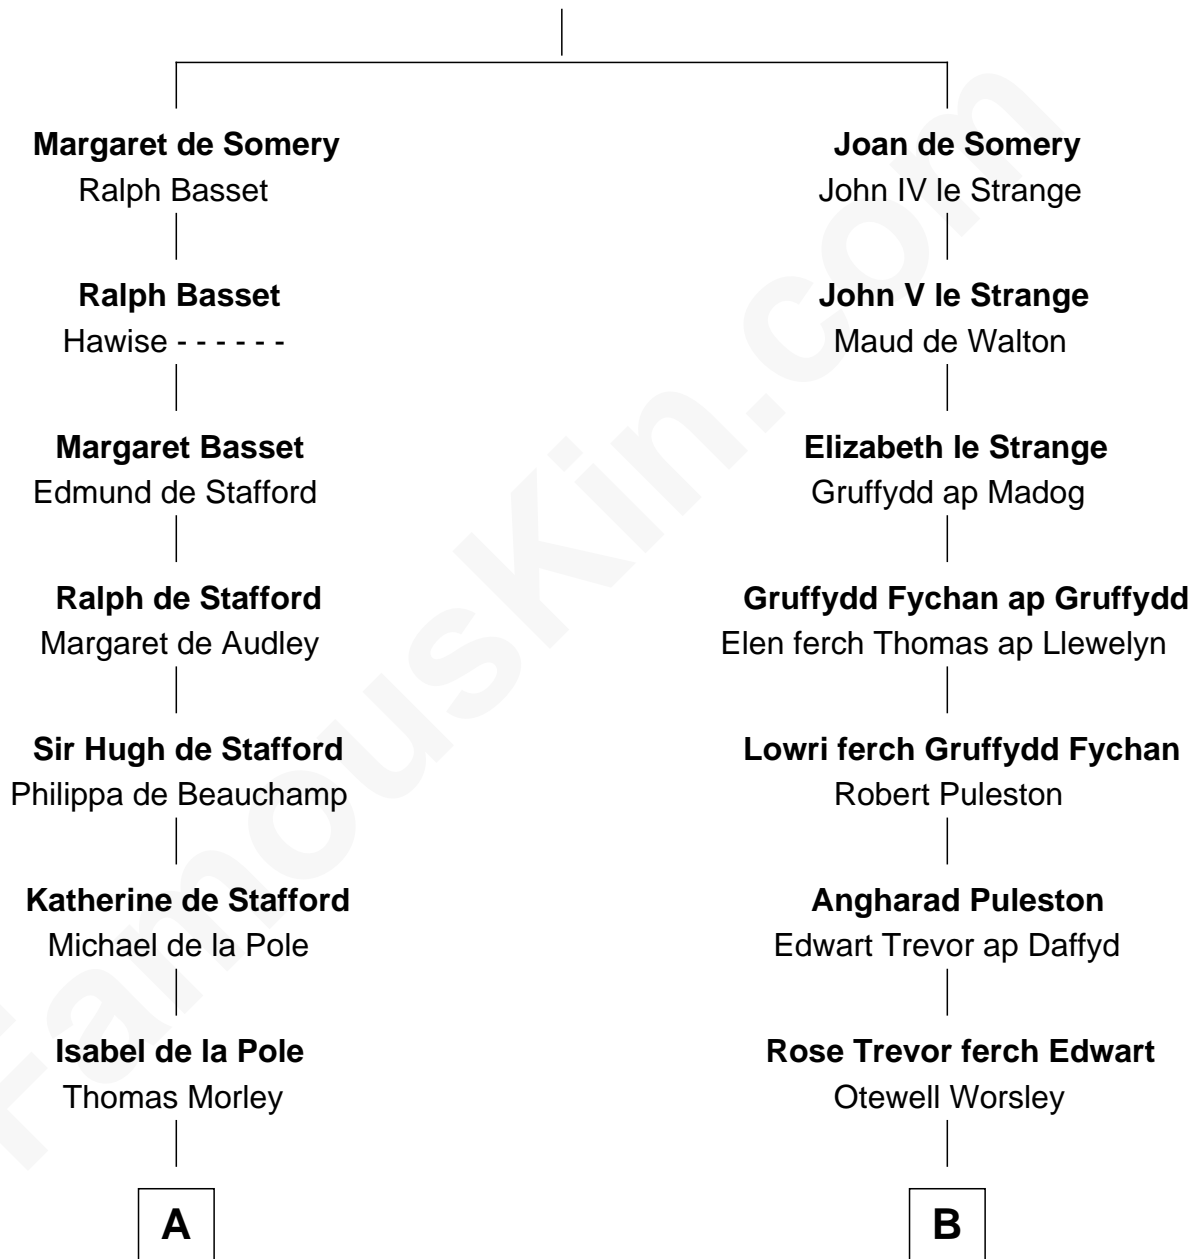

FamousKin.com Relationship Chart of Rev. William Skepper

(c1597 - c1650) Great Migration Immigrant 1639

11th cousin 2 times removed of

Samuel Appleton

(c1586 - 1670) Great Migration Immigrant 1636

Sir Roger de Somery

Nichole d'Aubenev

A

Anne Morley
Sir John Hastings

Elizabeth Hastings
Sir Robert Hildyard

Sir Piers Hildyard
Joan de la See

Isabel Hildyard
Ralph Legard

Joan Ledgard
Richard Skepper

Edward Skepper
Mary Robinson

Rev. William Skepper
Great Migration Immigrant 1639

B

Margaret Worsley
Adrian Whetehill

Sir Richard Whetehill
Elizabeth Muston

Margery Whetehill
Edward Isaac

Mary Isaac
Thomas Appleton

Samuel Appleton
Great Migration Immigrant 1636