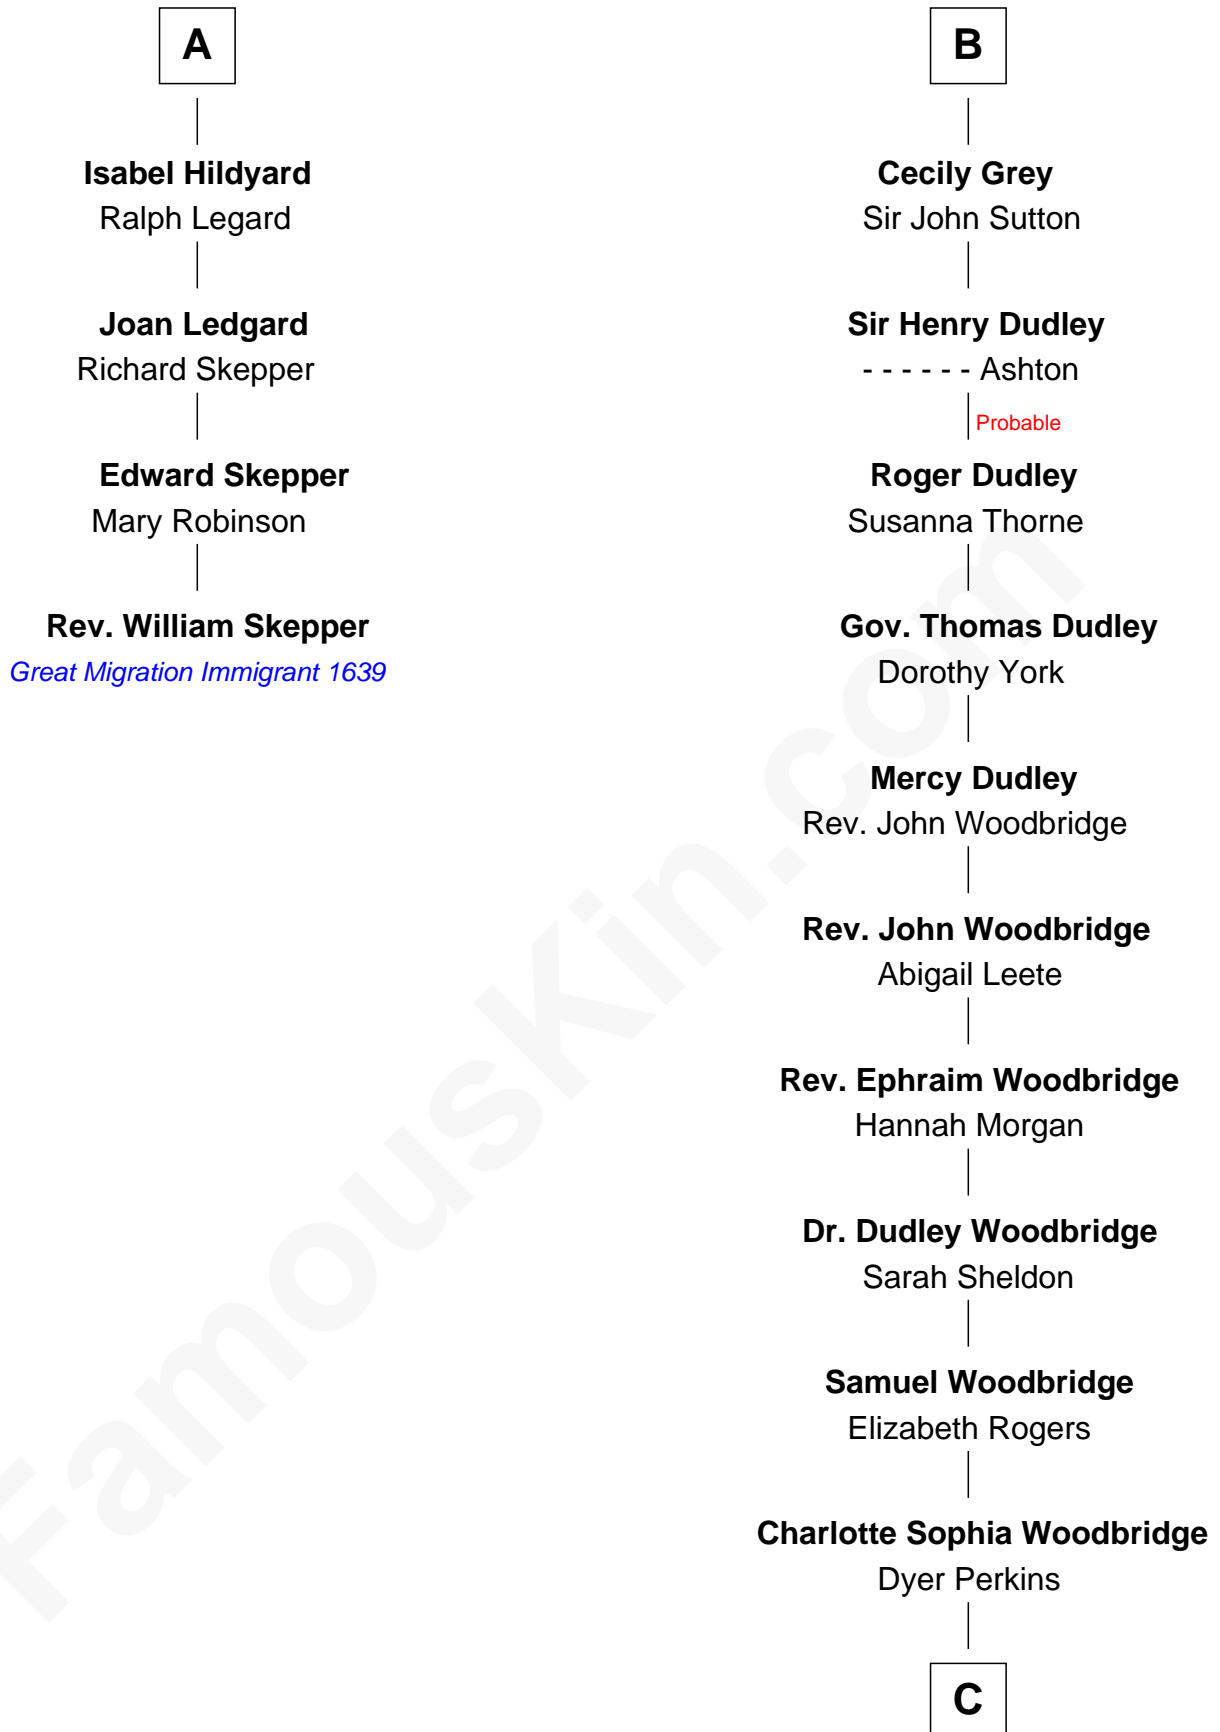

**FamousKin.com**  
**Relationship Chart of**  
**Rev. William Skepper**

(c1597 - c1650) Great Migration Immigrant 1639

10th cousin 10 times removed of

**Humphrey Bogart**  
*Movie Actor*

**Bartholomew de Badlesmere**

Margaret de Clare

**Margaret de Badlesmere**

Sir John de Tibetot

**Sir Robert de Tibetot**

Margaret Deincourt

**Elizabeth de Tibetot**

Sir Philip le Despencer

**Margery Despencer**

**Margery de Badlesmere**

Sir William de Ros

**Thomas de Ros**

Beatrice de Stafford

**Margaret de Ros**

Sir Reynold Grey

**Margaret Grey**

Sir William Bonville

**William Bonville**

Elizabeth Harington

**William Bonville**

Katherine Neville

**Cecily Bonville**

Thomas Grey

**B**

**C**