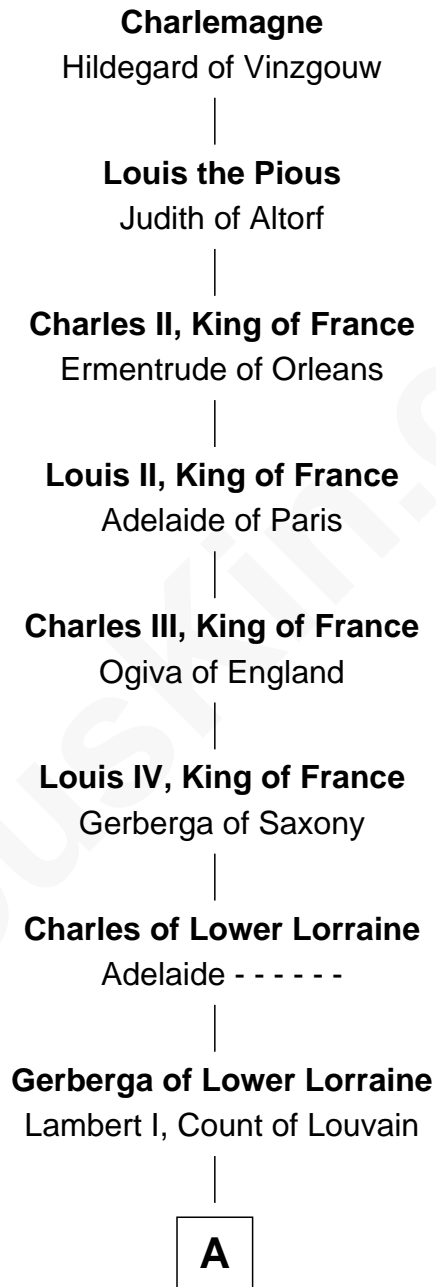

FamousKin.com

Relationship Chart of

Rev. William Skepper

(c1597 - c1650) Great Migration Immigrant 1639

26th Great-grandson of

Charlemagne

King of the Franks

A

Lambert II, Count of Louvain

Oda of Lorraine

Henry II, Count of Louvain

Adela of Orthen

Gottfried I, Count of Louvain

Ide de Chiny

Alice of Louvain

William d'Aubenev

Edward Skepper

Mary Robinson

Rev. William Skepper

Great Migration Immigrant 1639