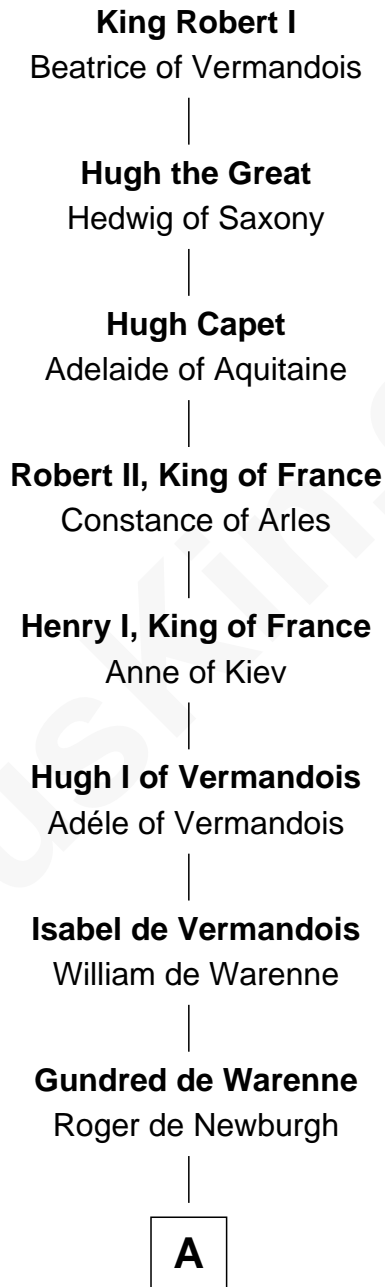

FamousKin.com

Relationship Chart of

Rev. William Skepper

(c1597 - c1650) Great Migration Immigrant 1639

21st Great-grandson of

King Robert I
King of France

A

Waleran de Newburgh

Alice de Harcourt

Alice de Newburgh

William Mauduit

Isabel Mauduit

Sir William de Beauchamp

William de Beauchamp

Maud FitzJohn

Guy de Beauchamp

Great Migration Immigrant 1639