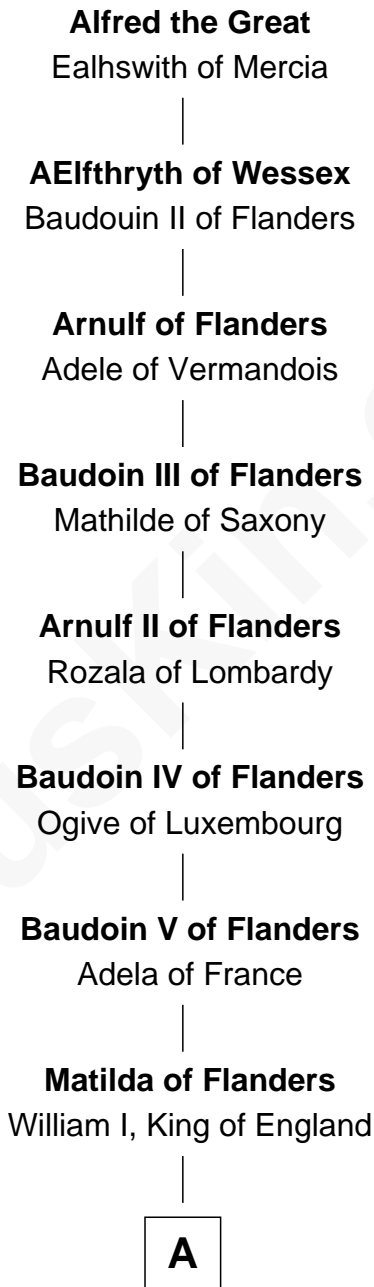

# FamousKin.com Relationship Chart of

**Rev. William Skepper**

(c1597 - c1650) Great Migration Immigrant 1639

23rd Great-grandson of

**Alfred the Great**

*King of the Anglo-Saxons*

**A**

**Henry I, King of England**

Maud of Scotland

**Maud of England**

Geoffrey Plantagenet

**Henry II, King of England**

Eleanor of Aquitaine

**John, King of England**

Isabelle of Angoulême

**Henry III, King of England**

Eleanor of Provence

**Edmund Plantagenet**

Blanche of Artois

**Henry Plantagenet**

Maud de Chaworth

**Mary Plantagenet**

Henry de Percy

**Sir Henry Percy**

Richard Skepper

—  
**Edward Skepper**

Mary Robinson

—  
**Rev. William Skepper**

*Great Migration Immigrant 1639*