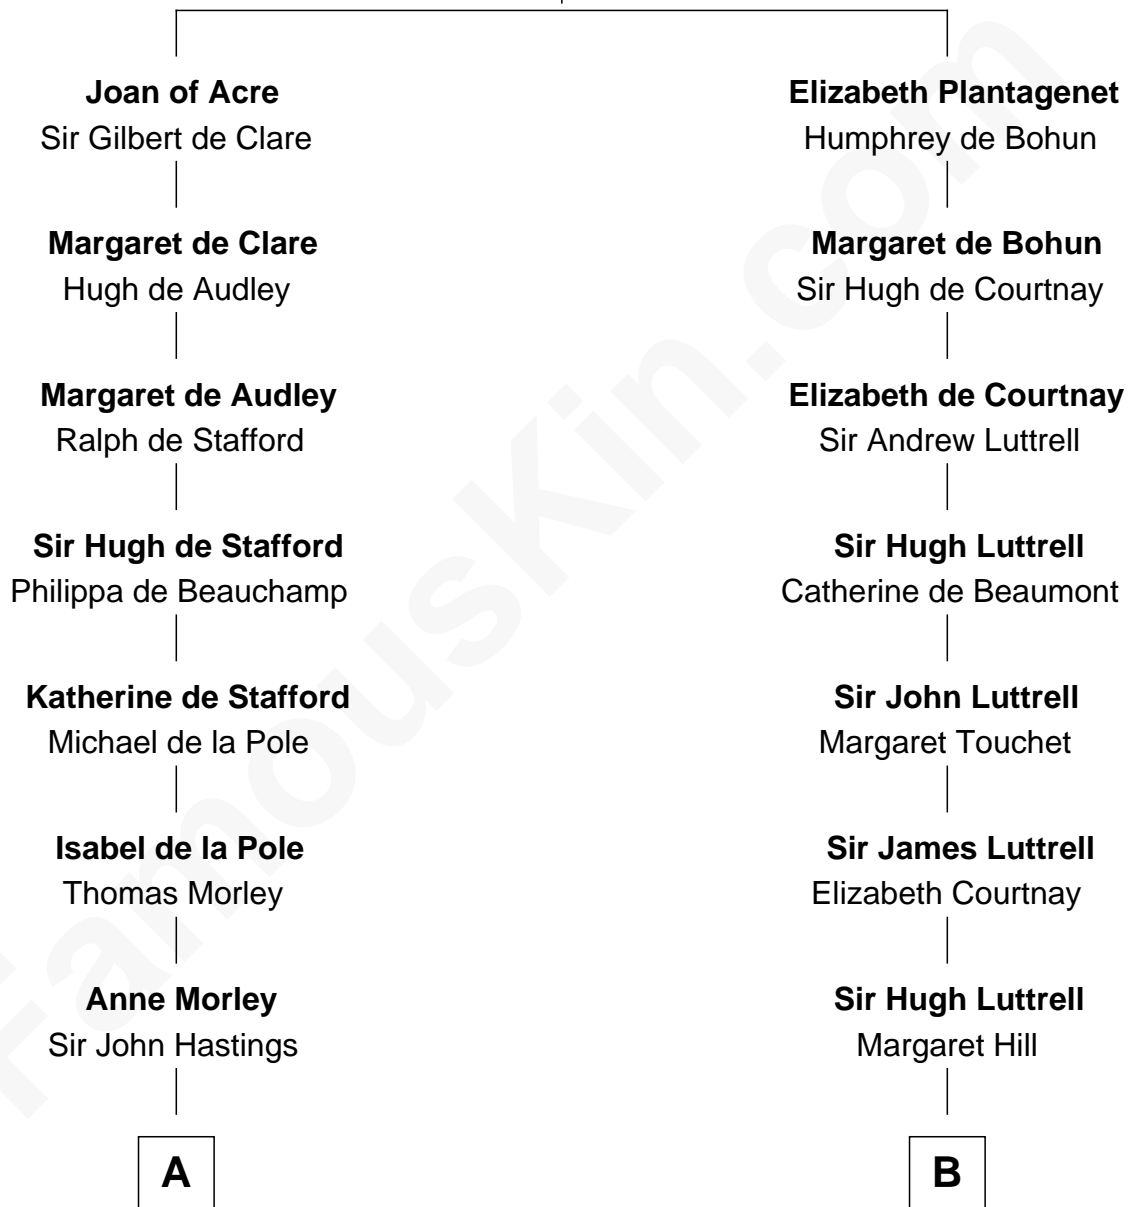

FamousKin.com

Relationship Chart of

Rev. William Skepper

(c1597 - c1650) Great Migration Immigrant 1639

10th cousin 2 times removed of

Percival Lowell

(c1570 - c1666) Great Migration Immigrant 1639

King Edward I
Eleanor of Castile

A

Elizabeth Hastings

Sir Robert Hildyard

Sir Piers Hildyard

Joan de la See

Isabel Hildyard

Ralph Legard

Joan Ledgard

Richard Skepper

Edward Skepper

Mary Robinson

Rev. William Skepper

Great Migration Immigrant 1639

B

Eleanor Luttrell

Roger Yorke

Elizabeth Yorke

Edmund Percival

Christian Percival

Richard Lowle

Percival Lowell

Great Migration Immigrant 1639