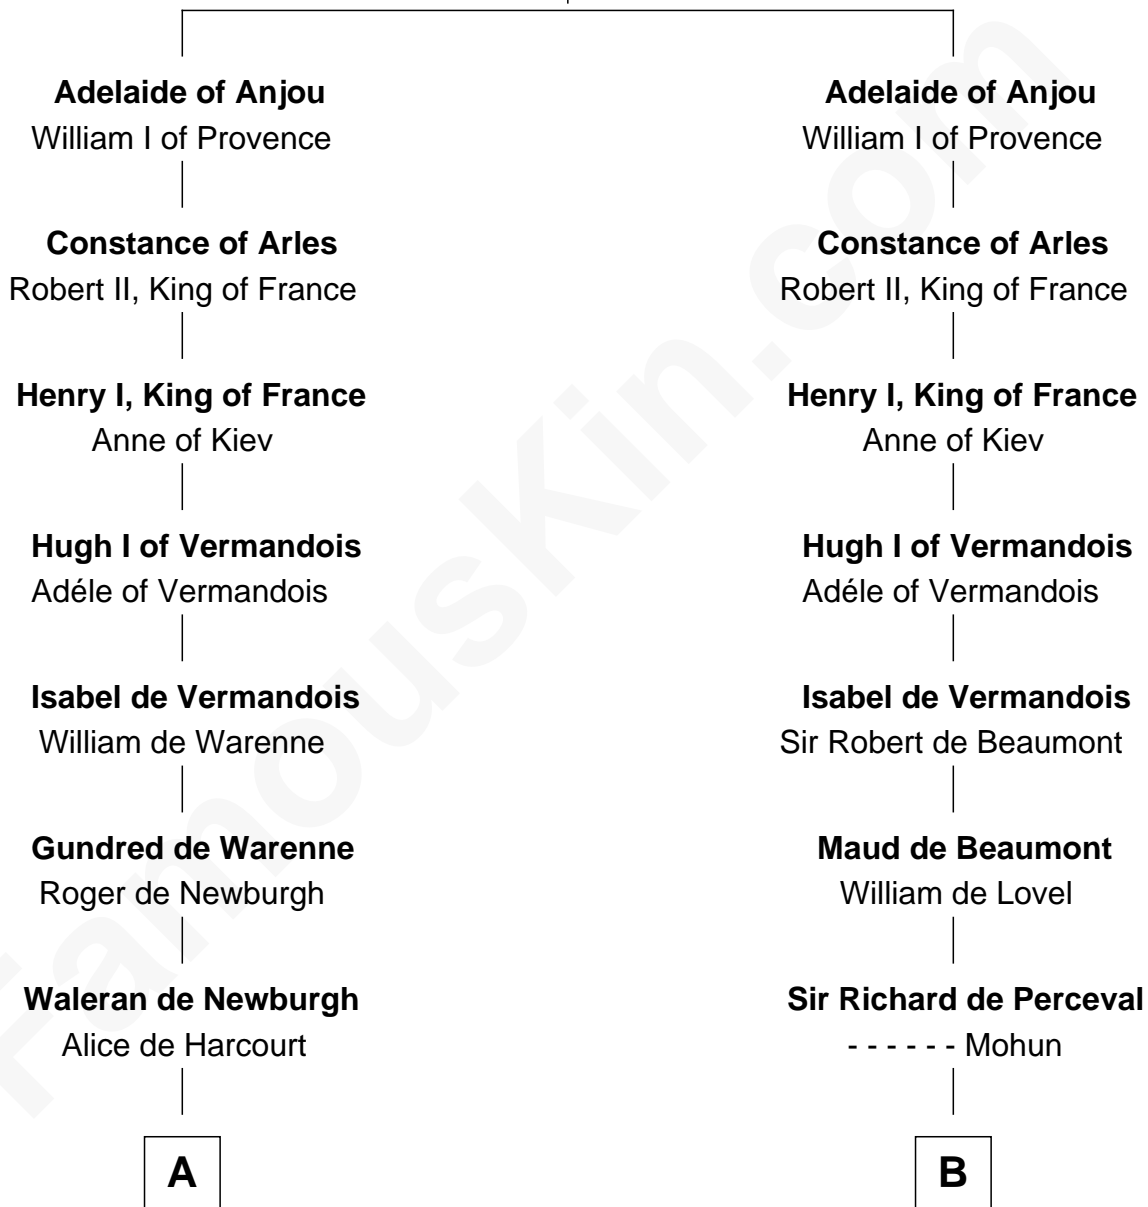

FamousKin.com

Relationship Chart of

Rev. William Skepper

(c1597 - c1650) Great Migration Immigrant 1639

19th cousin 2 times removed of

Percival Lowell

(c1570 - c1666) Great Migration Immigrant 1639

Fulk II of Anjou
Gerberga of Maine

C

Sir Piers Hildyard

Joan de la See

Isabel Hildyard

Ralph Legard

Joan Ledgard

Richard Skepper

Edward Skepper

Mary Robinson

Rev. William Skepper

Great Migration Immigrant 1639

D

Edmund Percival

Elizabeth Yorke

Christian Percival

Richard Lowle

Percival Lowell

Great Migration Immigrant 1639

FamousKin.com