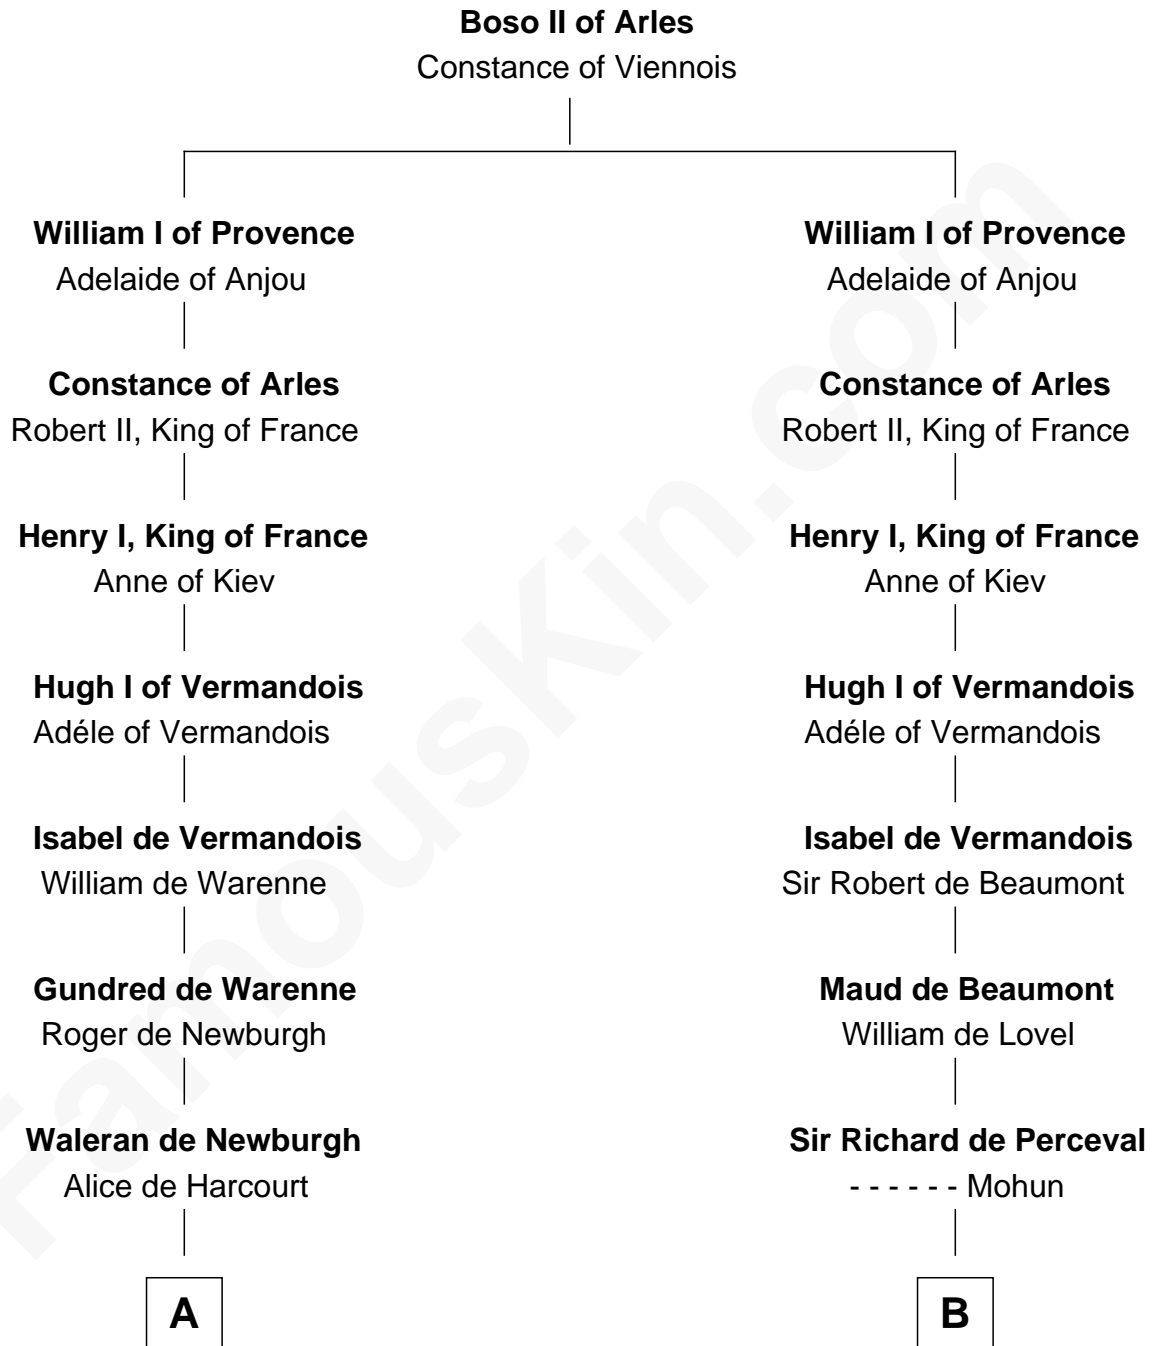

## Relationship Chart of

### Rev. William Skepper

(c1597 - c1650) Great Migration Immigrant 1639

19th cousin 2 times removed of

### Percival Lowell

(c1570 - c1666) Great Migration Immigrant 1639

**C**

**Sir Piers Hildyard**

Joan de la See

**Isabel Hildyard**

Ralph Legard

**Joan Ledgard**

Richard Skepper

**Edward Skepper**

Mary Robinson

**Rev. William Skepper**

*Great Migration Immigrant 1639*

**D**

**Edmund Percival**

Elizabeth Yorke