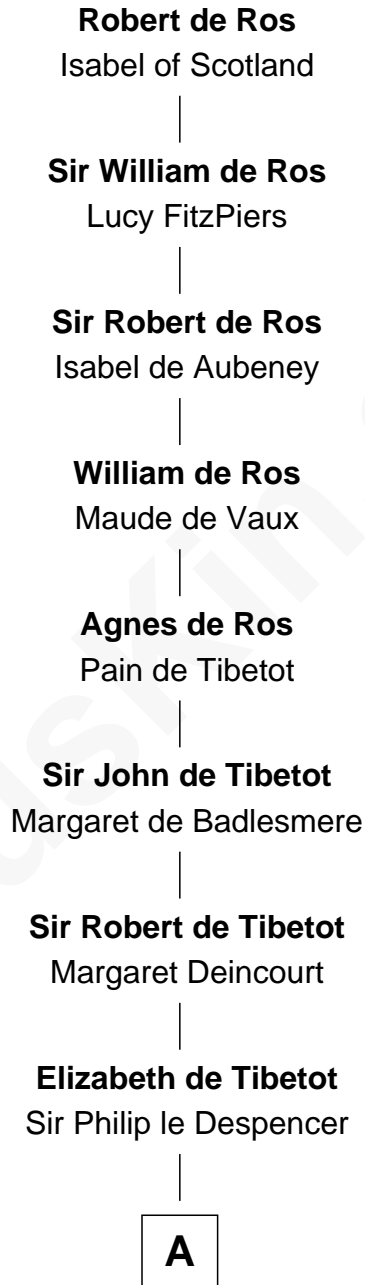

FamousKin.com Relationship Chart of

Rev. William Skepper

(c1597 - c1650) Great Migration Immigrant 1639

13th Great-grandson of

Robert de Ros

Magna Carta Surety

A

—
Margery Despencer

Sir Roger Wentworth

—
Sir Philip Wentworth

Mary Clifford

—
Elizabeth Wentworth

Sir Martin de la See

—
Joan de la See

Sir Piers Hildyard

—
Isabel Hildyard

Ralph Legard

—
Joan Ledgard

Richard Skepper

—
Edward Skepper

Mary Robinson

—
Rev. William Skepper

Great Migration Immigrant 1639