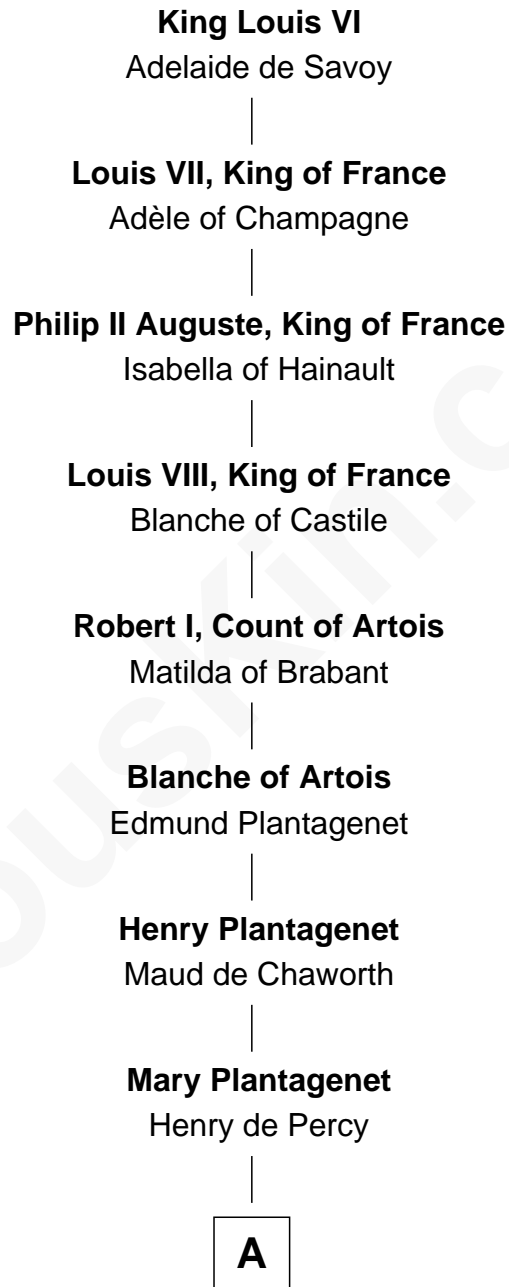

FamousKin.com Relationship Chart of Rev. William Skepper

(c1597 - c1650) Great Migration Immigrant 1639

15th Great-grandson of

King Louis VI
King of France

A

—
Sir Henry Percy
Margaret de Neville

—
Sir Henry Percy
Elizabeth Mortimer

—
Elizabeth Percy
Sir John Clifford

—
Mary Clifford
Sir Philip Wentworth

—
Elizabeth Wentworth
Sir Martin de la See

—
Joan de la See
Sir Piers Hildyard

—
Isabel Hildyard
Ralph Legard

—
Joan Ledgard
Richard Skepper

—
Edward Skepper
Mary Robinson

—
Rev. William Skepper
Great Migration Immigrant 1639