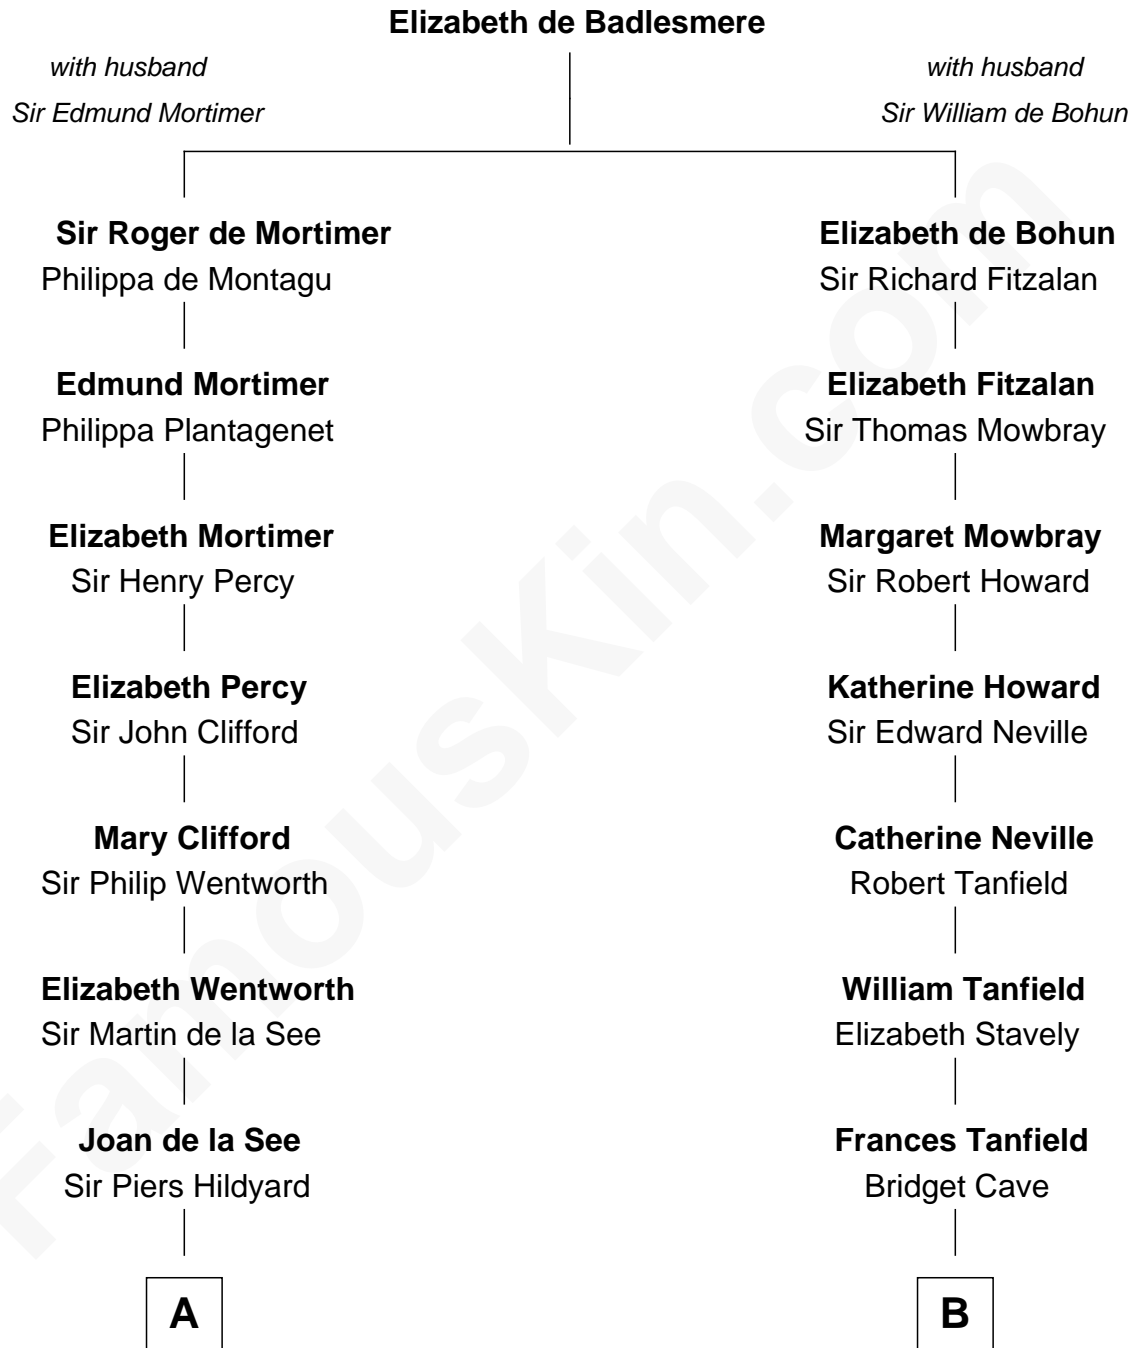

## Relationship Chart of

### Rev. William Skepper

(c1597 - c1650) Great Migration Immigrant 1639

10th cousin 4 times removed of

### Thomas Jefferson

3rd U.S. President and Signer of the Declaration of Independence

**A**

**Isabel Hildyard**

Ralph Legard

**Joan Ledgard**

Richard Skepper

**Edward Skepper**

Mary Robinson

**Rev. William Skepper**

*Great Migration Immigrant 1639*

**B**

**Anne Tanfield**

Clement Vincent

**Elizabeth Vincent**

Richard Lane