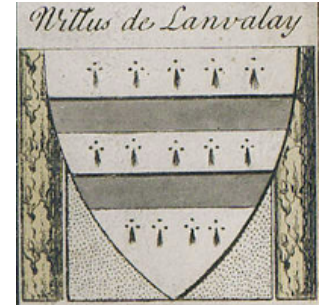

FamousKin.com Relationship Chart of Rev. William Skepper

(c1597 - c1650) Great Migration Immigrant 1639

1st cousin 13 times removed of

William de Lanvallay
Magna Carta Surety

A

—
Isabel de la Pole

Thomas Morley