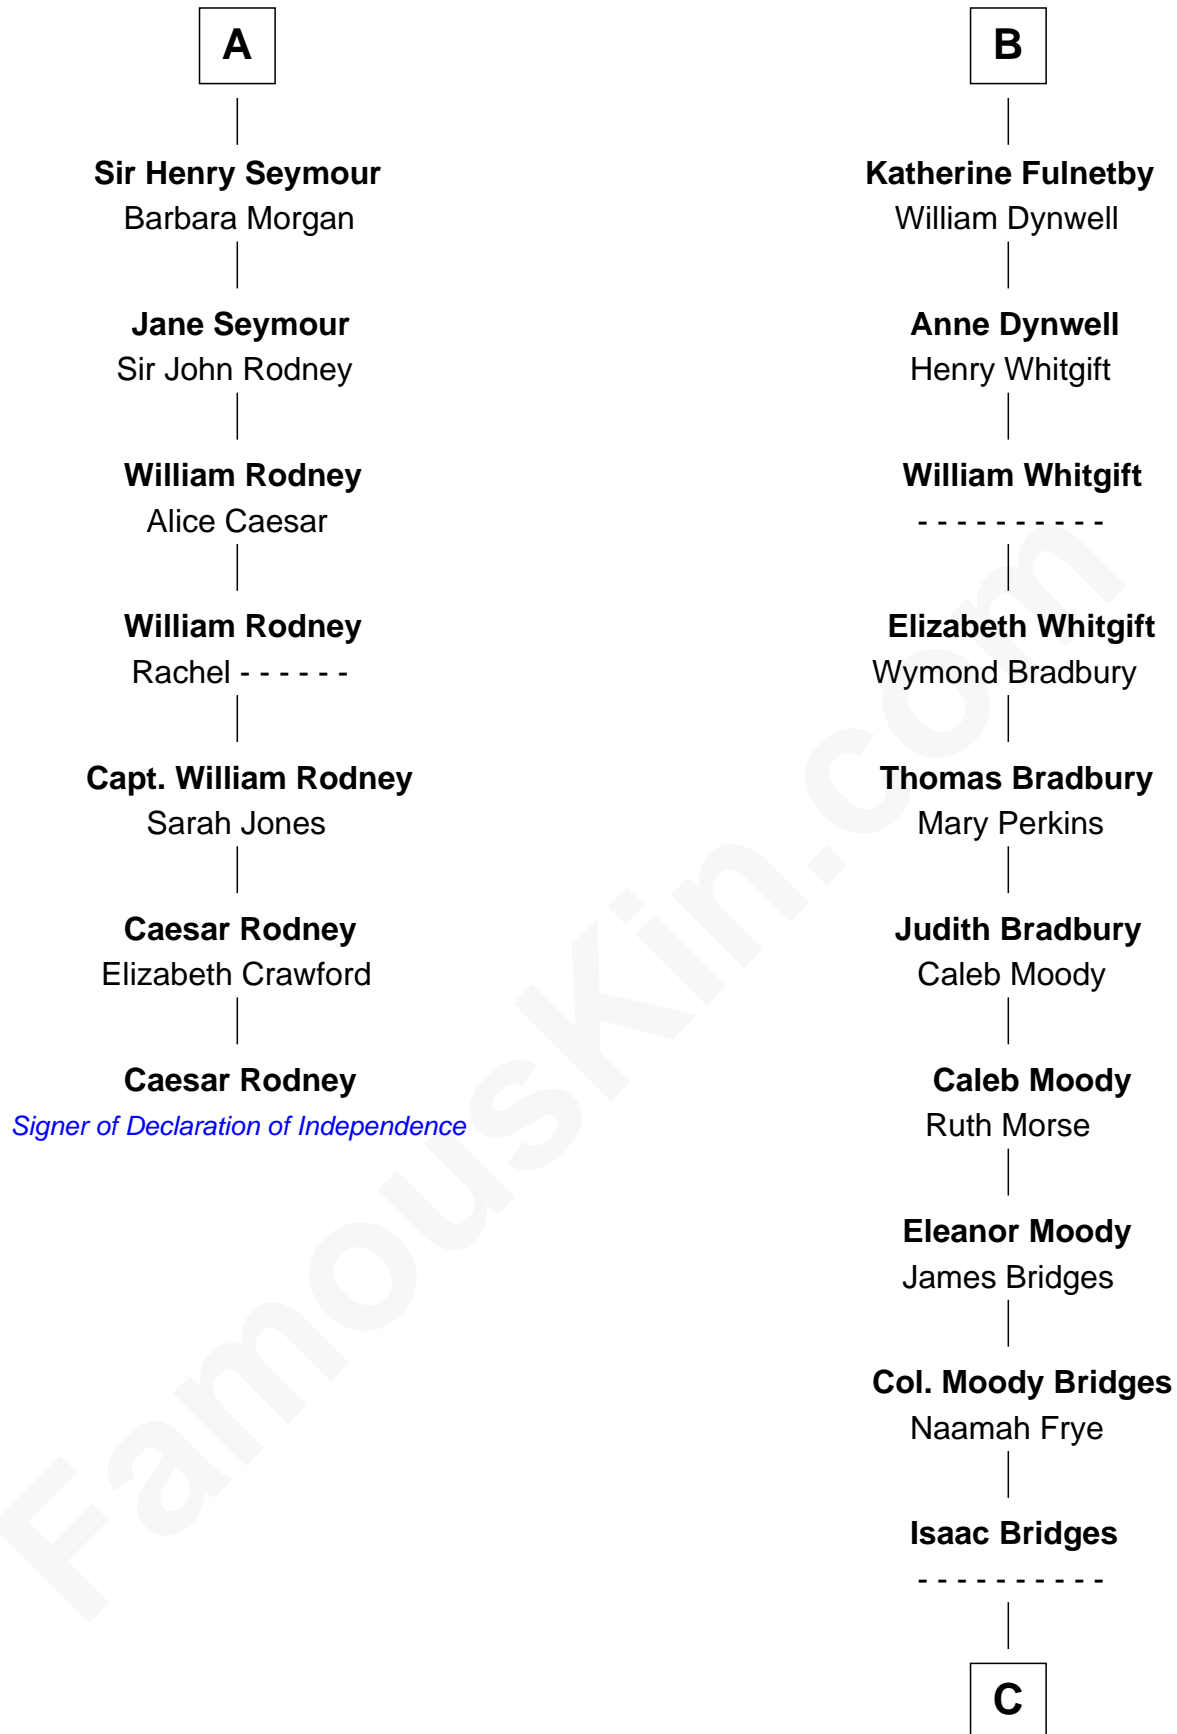

FamousKin.com

Relationship Chart of

Caesar Rodney

Signer of the Declaration of Independence

13th cousin 8 times removed of

Owen Brewster

54th Governor of Maine

Bartholomew de Badlesmere

Margery de Badlesmere

Sir William de Ros

Maud de Roos

John de Welles

John de Welles

Eleanor de Mowbray

Eudo de Welles

Maud de Greystoke

Sir Lionel de Welles

Joan de Waterton

Margaret de Welles

Sir Thomas Dymoke

Jane Dymoke

John Fulnetby

B

C

Owen Brewster

54th Governor of Maine

FamousKin.com