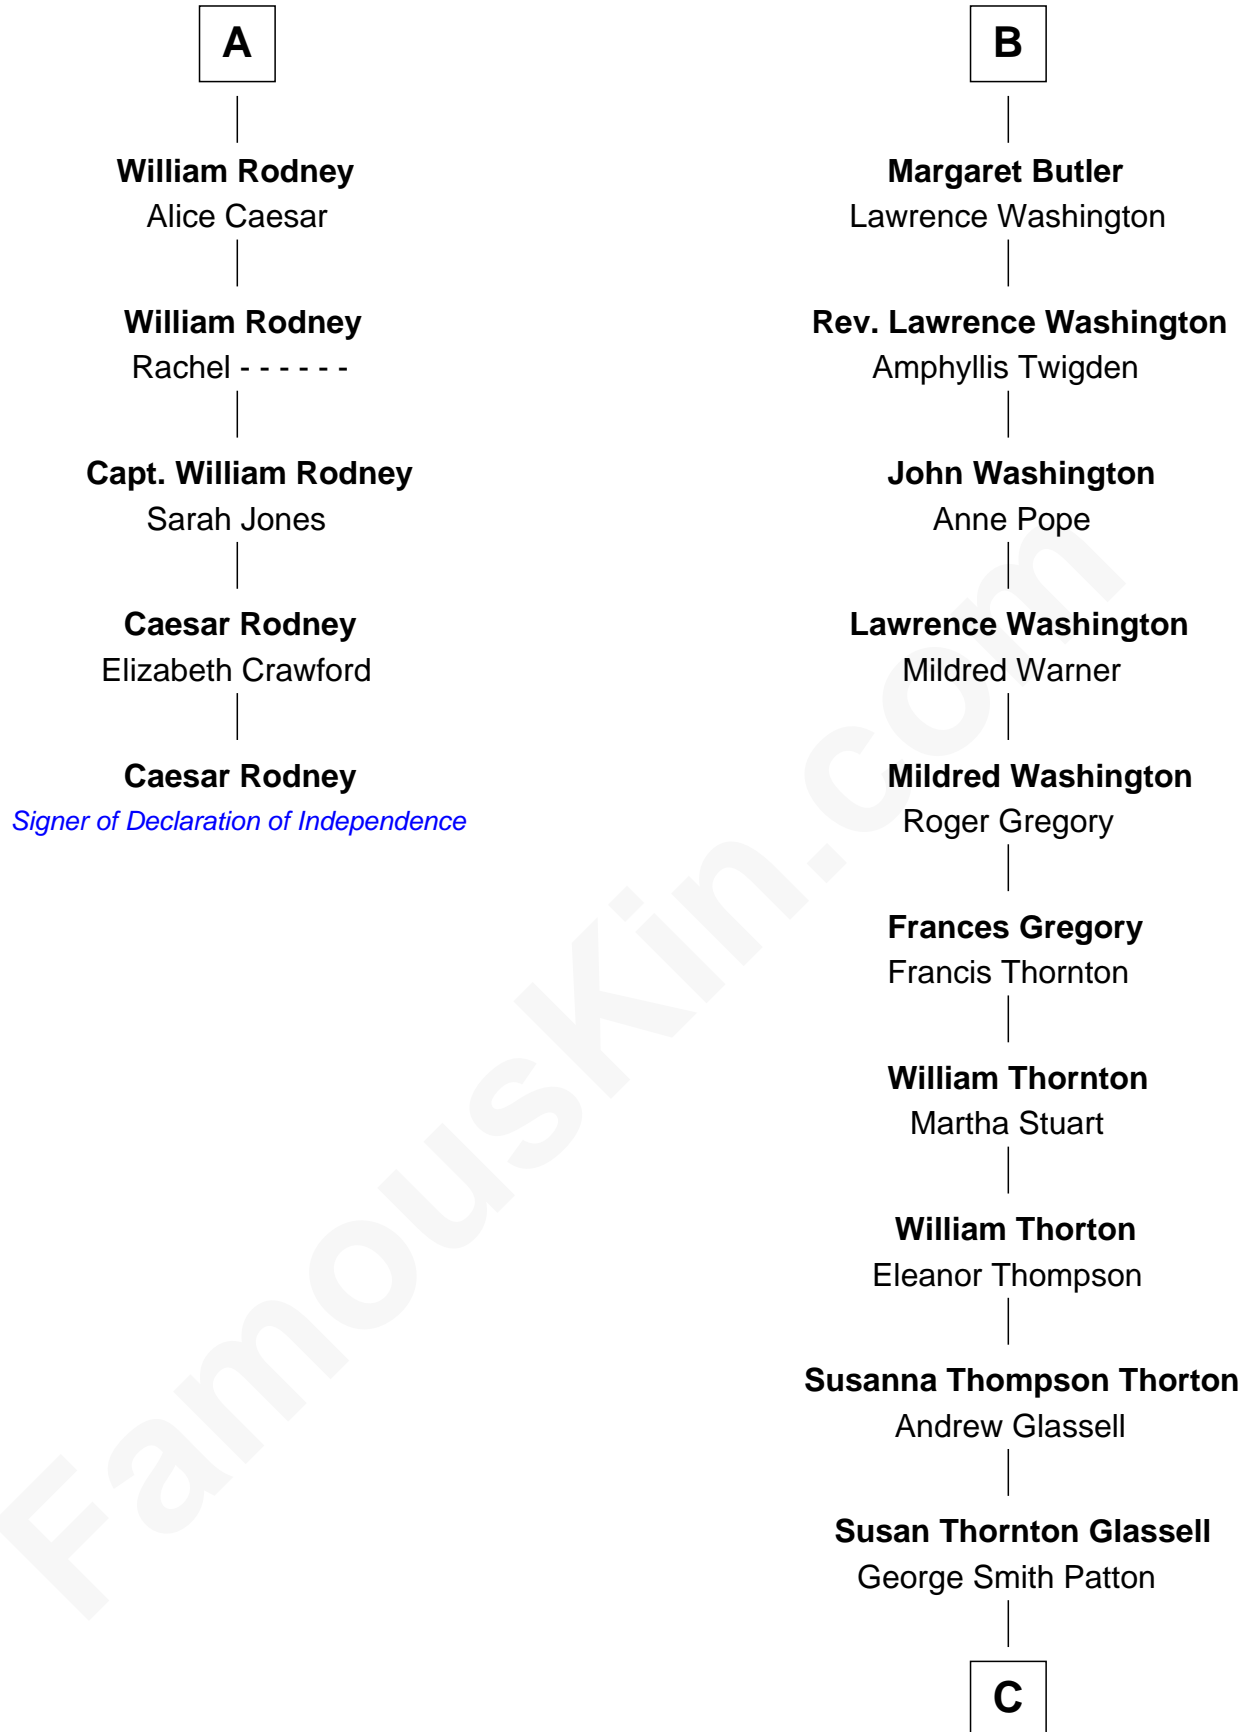

### Caesar Rodney

*Signer of the Declaration of Independence*

11th cousin 7 times removed of

**Jane Seymour**

Sir John Rodney

**A**

**Alice le Despenser**

Sir John Sutton

**Sir John Sutton**

Constance Blount

**Sir John Sutton**

Elizabeth Berkeley

**Sir Edmund Sutton**

Joyce Tiptoft

**Sir John Sutton**

Anne Clarell

**Margaret Sutton**

John Butler

**William Butler**

Margaret Greeke

**B**

FamousKin.com