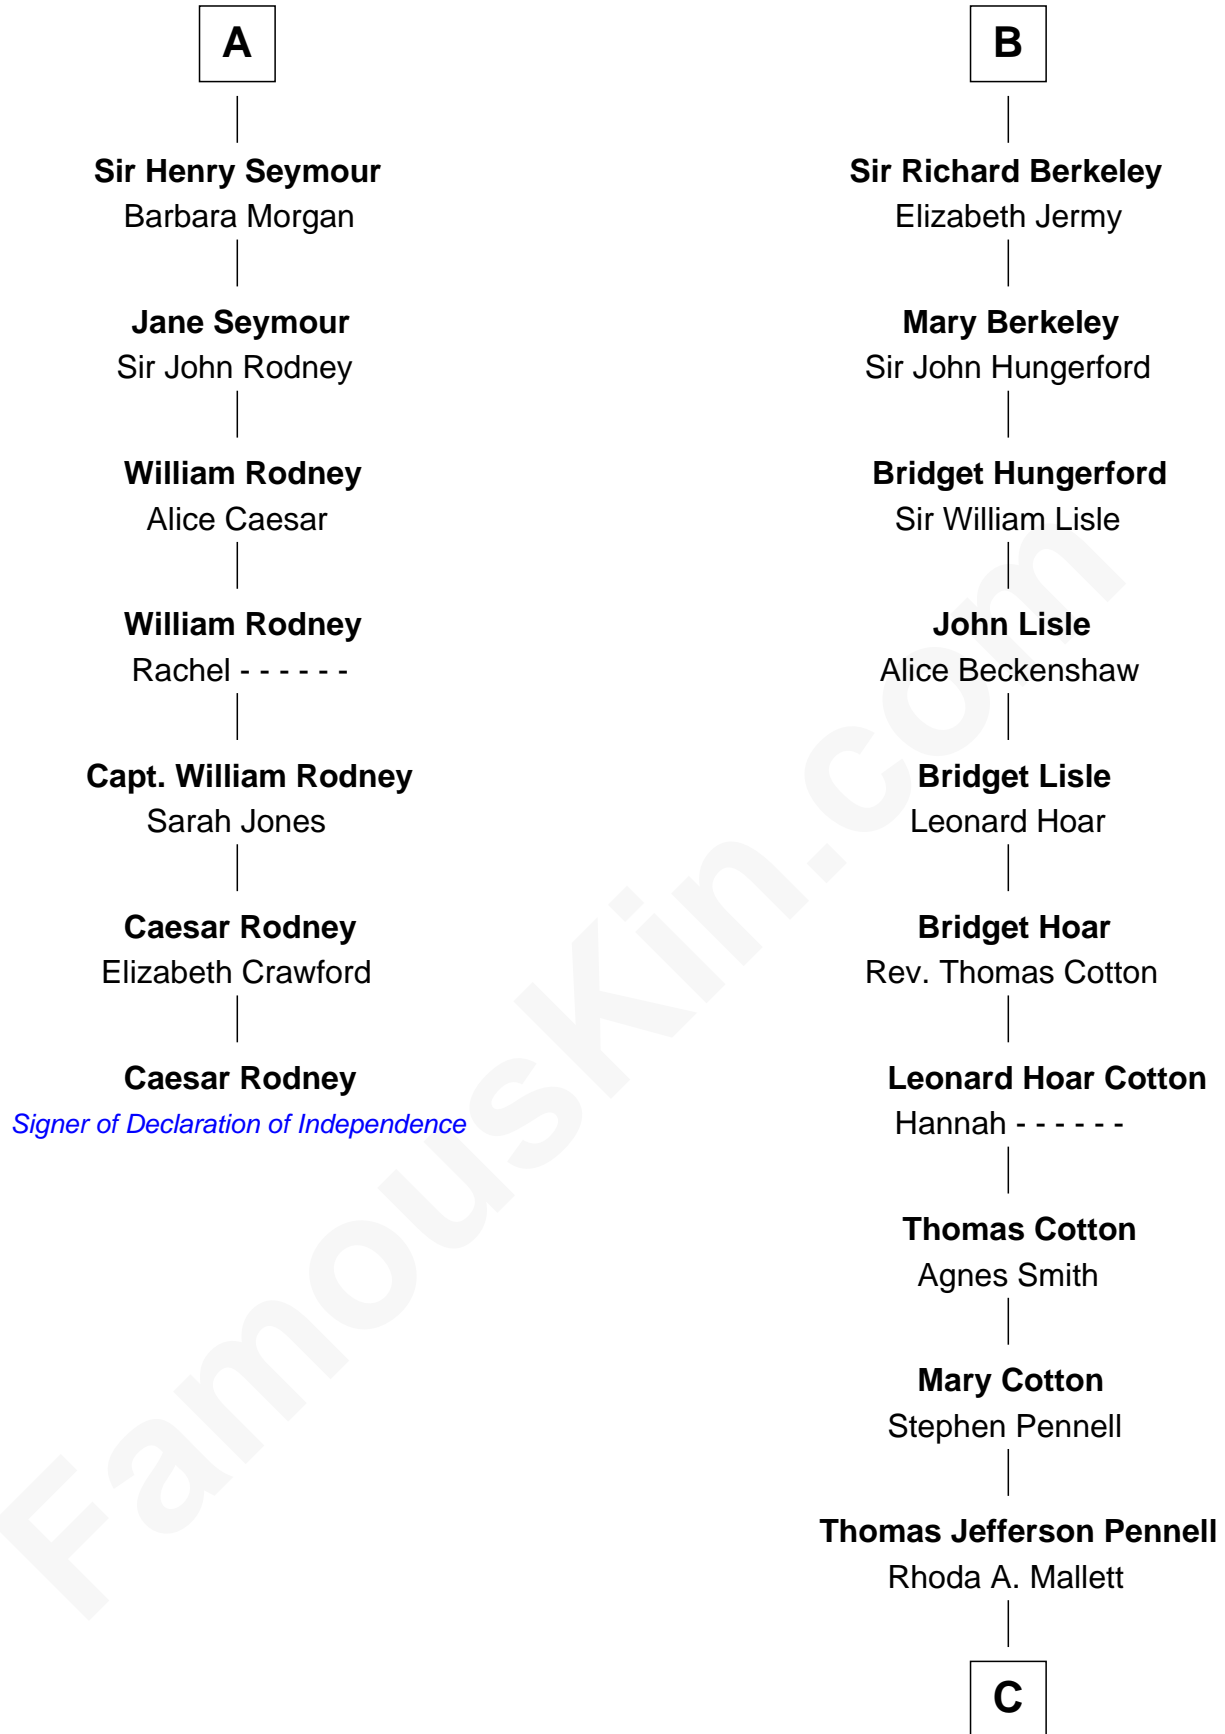

FamousKin.com

Relationship Chart of

Caesar Rodney

Signer of the Declaration of Independence

13th cousin 8 times removed of

Warren Buffett

Chairman & CEO, Berkshire Hathaway

Henry Plantagenet
Maud de Chaworth

Mary Plantagenet
Henry de Percy

Sir Henry Percy
Margaret de Neville

Sir Henry Percy
Elizabeth Mortimer

Elizabeth Percy
Sir John Clifford

Mary Clifford
Sir Philip Wentworth

Sir Henry Wentworth
Anne Say

Margery Wentworth
Sir John Seymour

A

Joan of Lancaster
John de Mowbray

John de Mowbray
Elizabeth de Segrave

Sir Thomas Mowbray
Elizabeth Fitzalan

Isabel Mowbray
Sir James Berkeley

Maurice Berkeley
Isabel Mead

Anne Berkeley
Sir William Dennis

Isabel Dennis
Sir John Berkeley

B

C

Deborah Collamore Pennell

John Watson

Susan Ann Watson

Ford Bela Barber

Stella Frances Barber