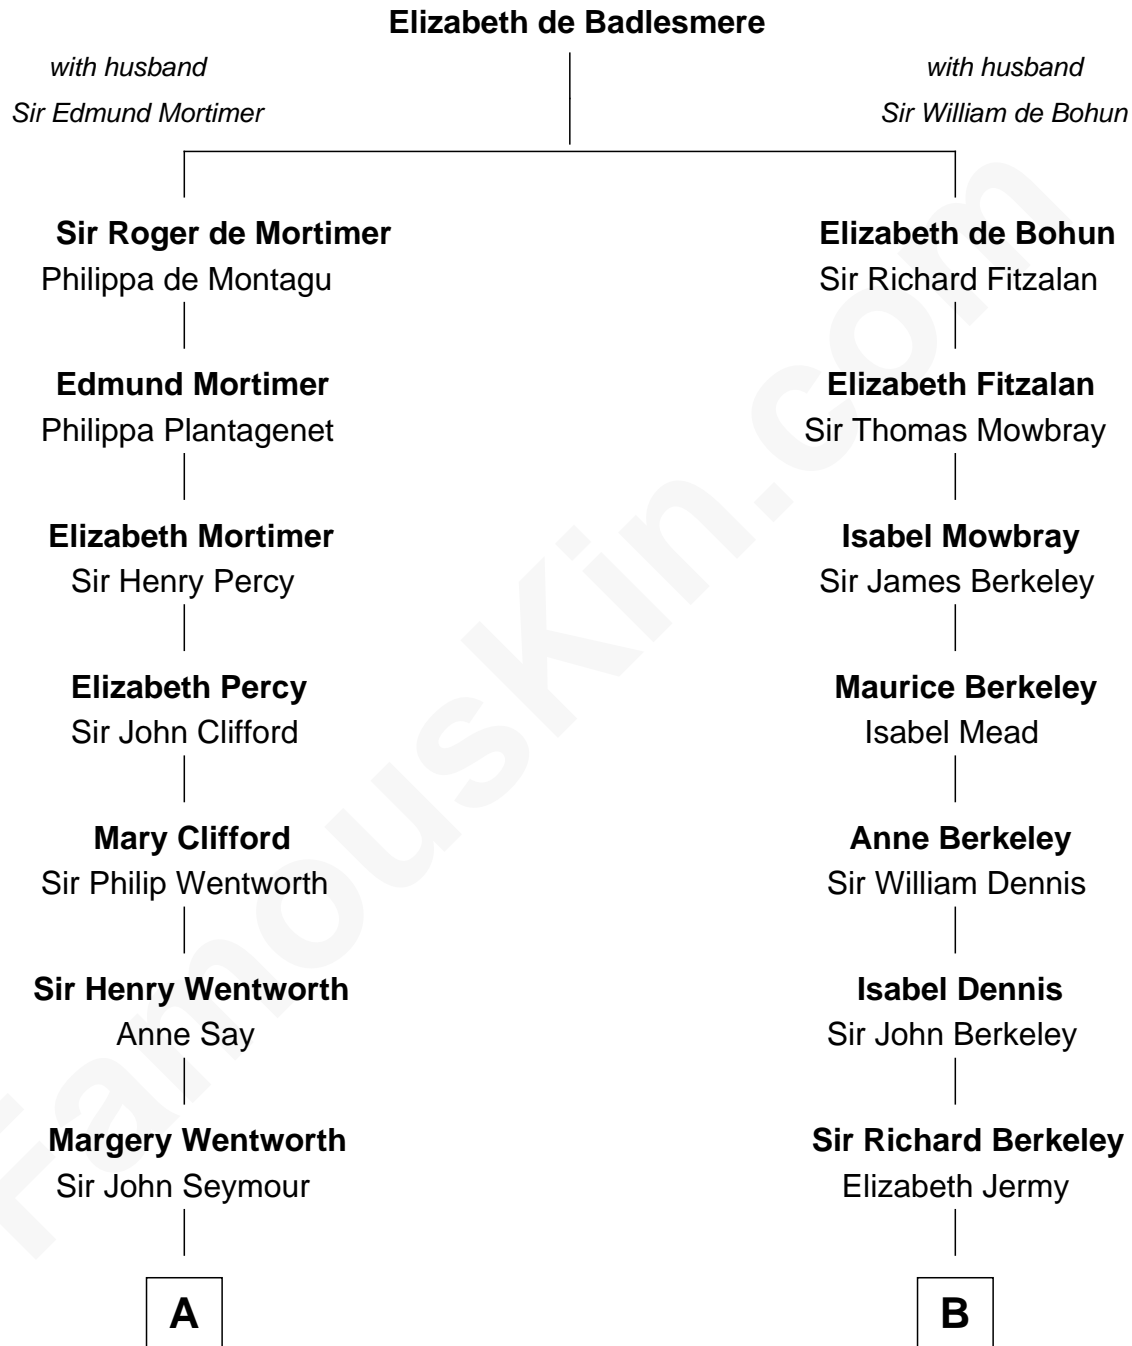

FamousKin.com

Relationship Chart of

Caesar Rodney

Signer of the Declaration of Independence

13th cousin 7 times removed of

Warren Buffett

Chairman & CEO, Berkshire Hathaway

C

—
Susan Ann Watson

Ford Bela Barber

—
Stella Frances Barber

John Ammon Stahl

—
Leila Stahl

Howard Homan Buffett

—
Warren Buffett

Chairman & CEO, Berkshire Hathaway