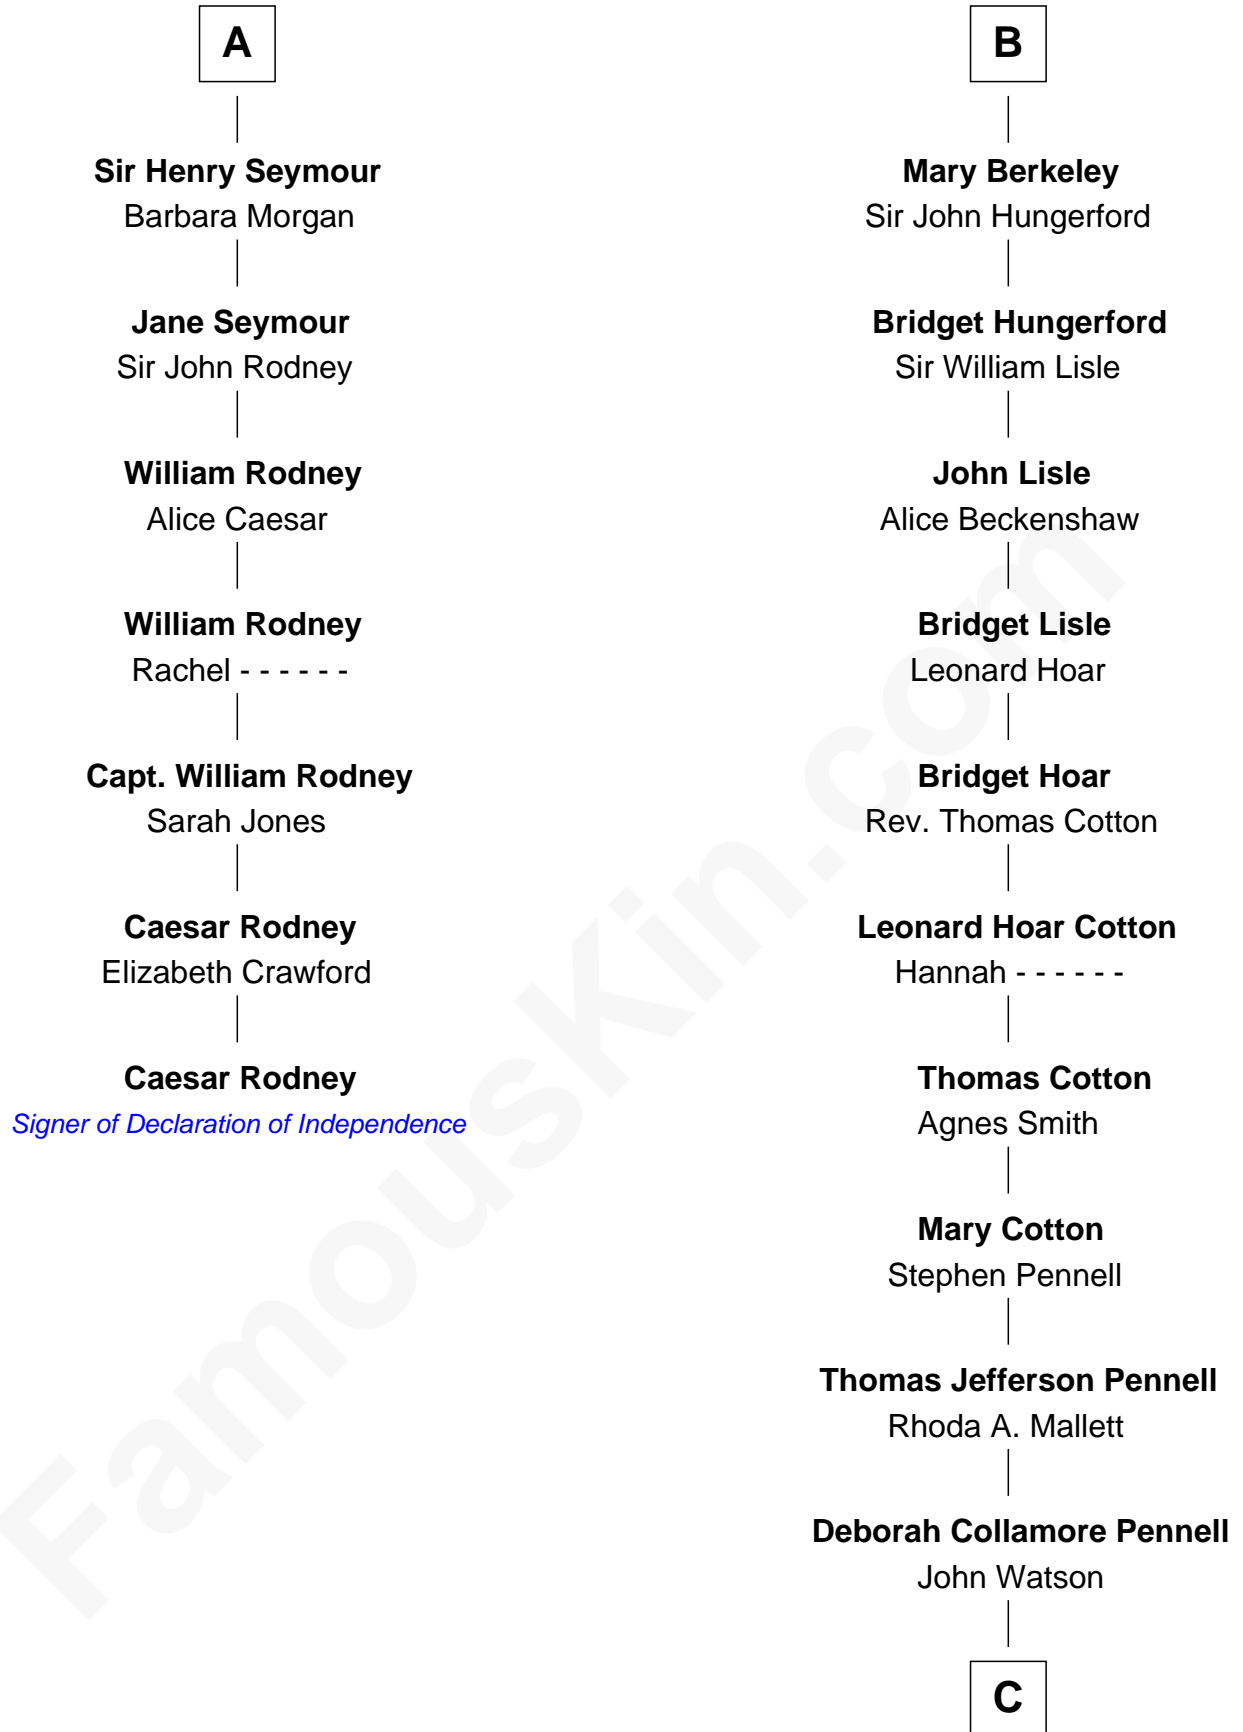

FamousKin.com

Relationship Chart of

Caesar Rodney

Signer of the Declaration of Independence

13th cousin 7 times removed of

Warren Buffett

Chairman & CEO, Berkshire Hathaway

C

—
Susan Ann Watson

Ford Bela Barber

—
Stella Frances Barber

John Ammon Stahl

—
Leila Stahl

Howard Homan Buffett

—
Warren Buffett

Chairman & CEO, Berkshire Hathaway