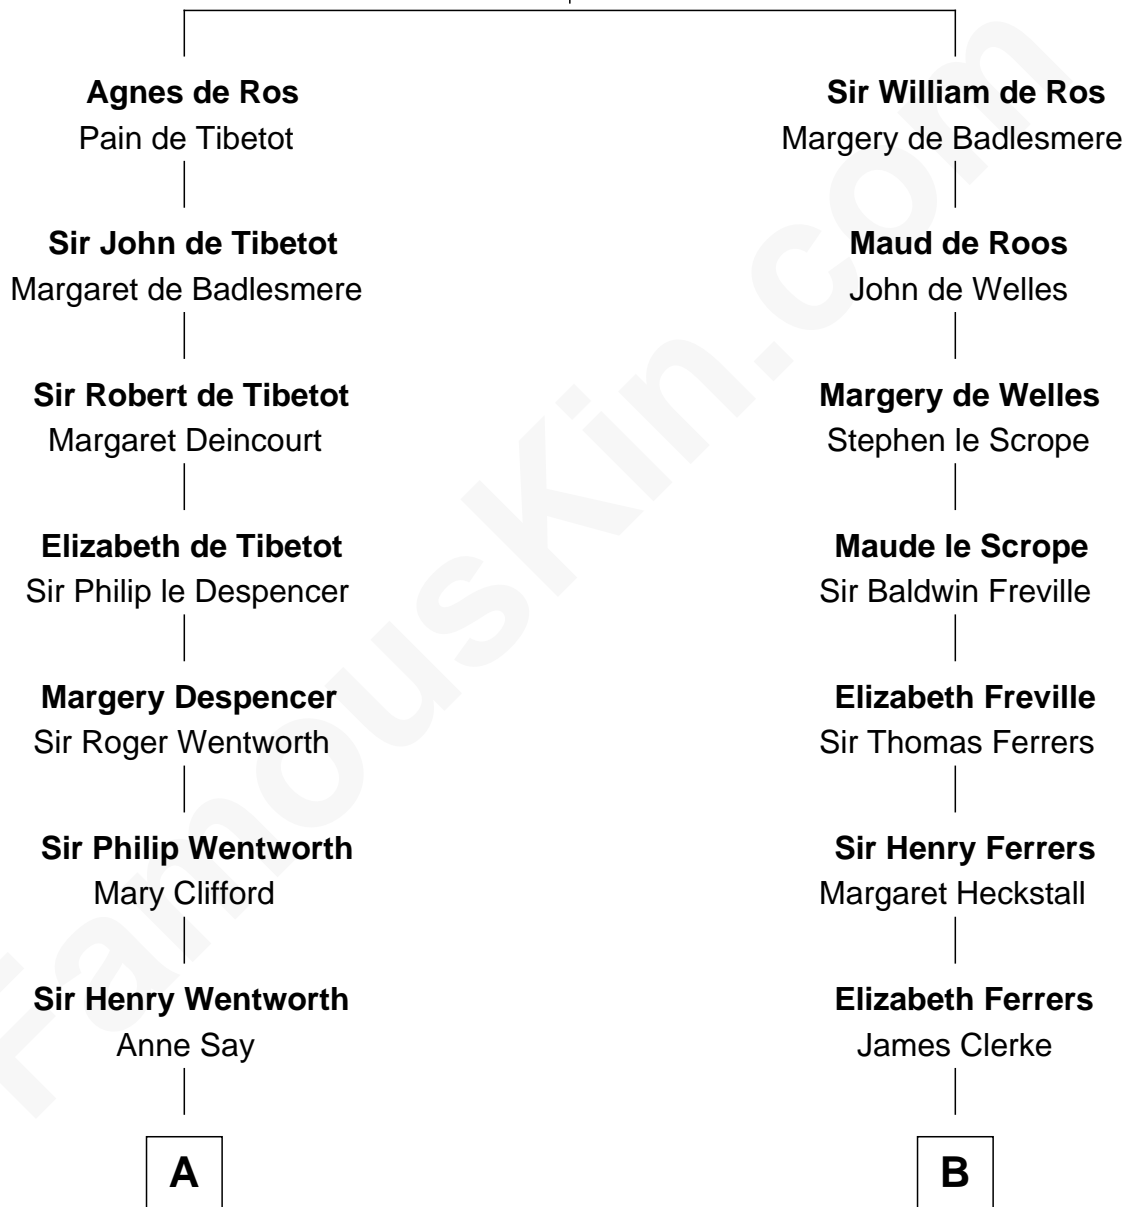

## Relationship Chart of

### Caesar Rodney

*Signer of the Declaration of Independence*

14th cousin 3 times removed of

### Susan B. Anthony

*Women's Rights Advocate*

**William de Ros**  
Maude de Vaux

**A**

**Margery Wentworth**

Sir John Seymour

**Sir Henry Seymour**

Barbara Morgan

**Jane Seymour**

Sir John Rodney

**William Rodney**

Alice Caesar

**William Rodney**

Rachel - - - - -

**Capt. William Rodney**

Sarah Jones