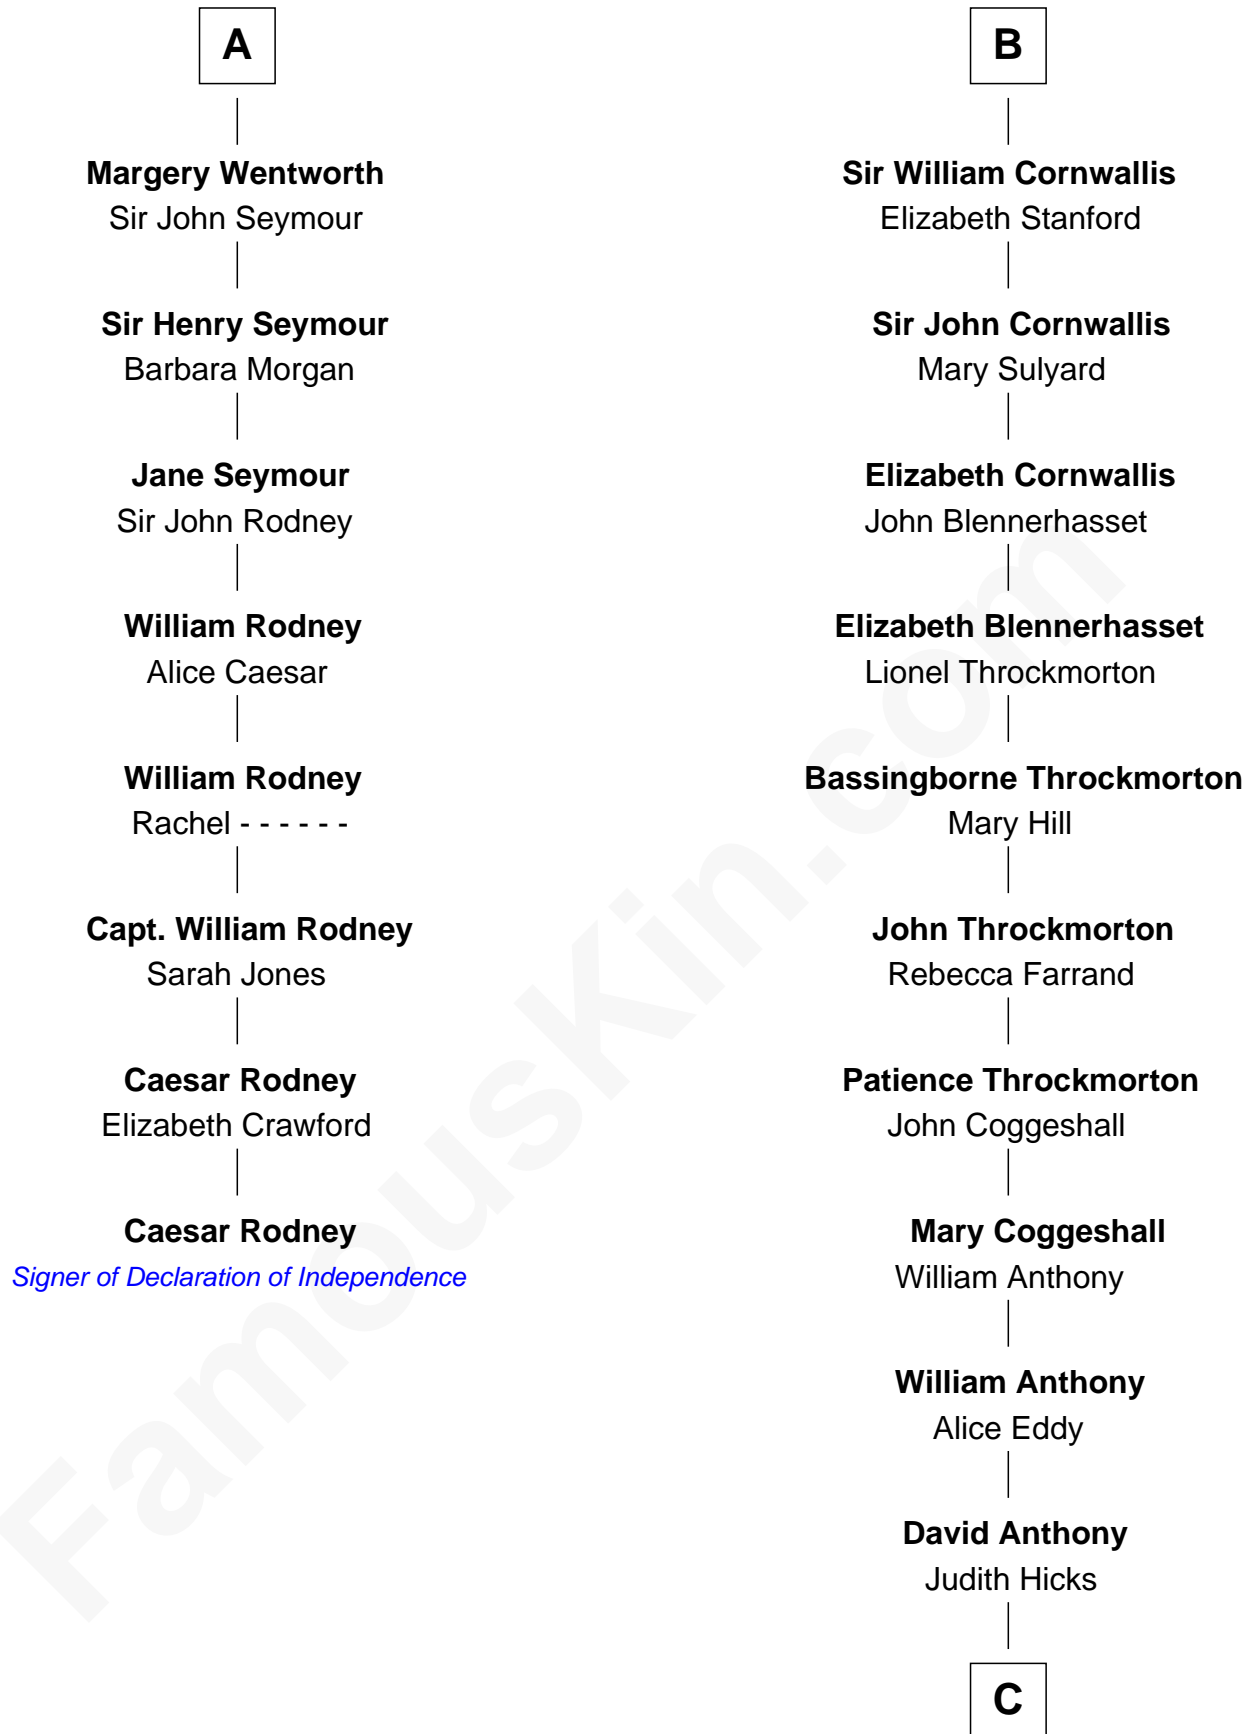

FamousKin.com

Relationship Chart of

Caesar Rodney

Signer of the Declaration of Independence

14th cousin 5 times removed of

Susan B. Anthony

Women's Rights Advocate

Sir Hugh le Despencer

Elizabeth de Tibetot

Margery Despencer

Sir Roger Wentworth

Sir Philip Wentworth

Mary Clifford

Sir Henry Wentworth

Anne Say

A

Hugh le Despencer

Eleanor de Clare

Isabel le Despencer

Richard Fitzalan

Sir Edmund Fitzalan

Sibyl de Montagu

Philippe Fitzalan

Sir Richard Sergeaux

Philippa Sergeaux

Sir Robert Pashley

Anne Pashley

Edward Tyrrell

Philippa Tyrrell

Thomas Cornwallis

B

C