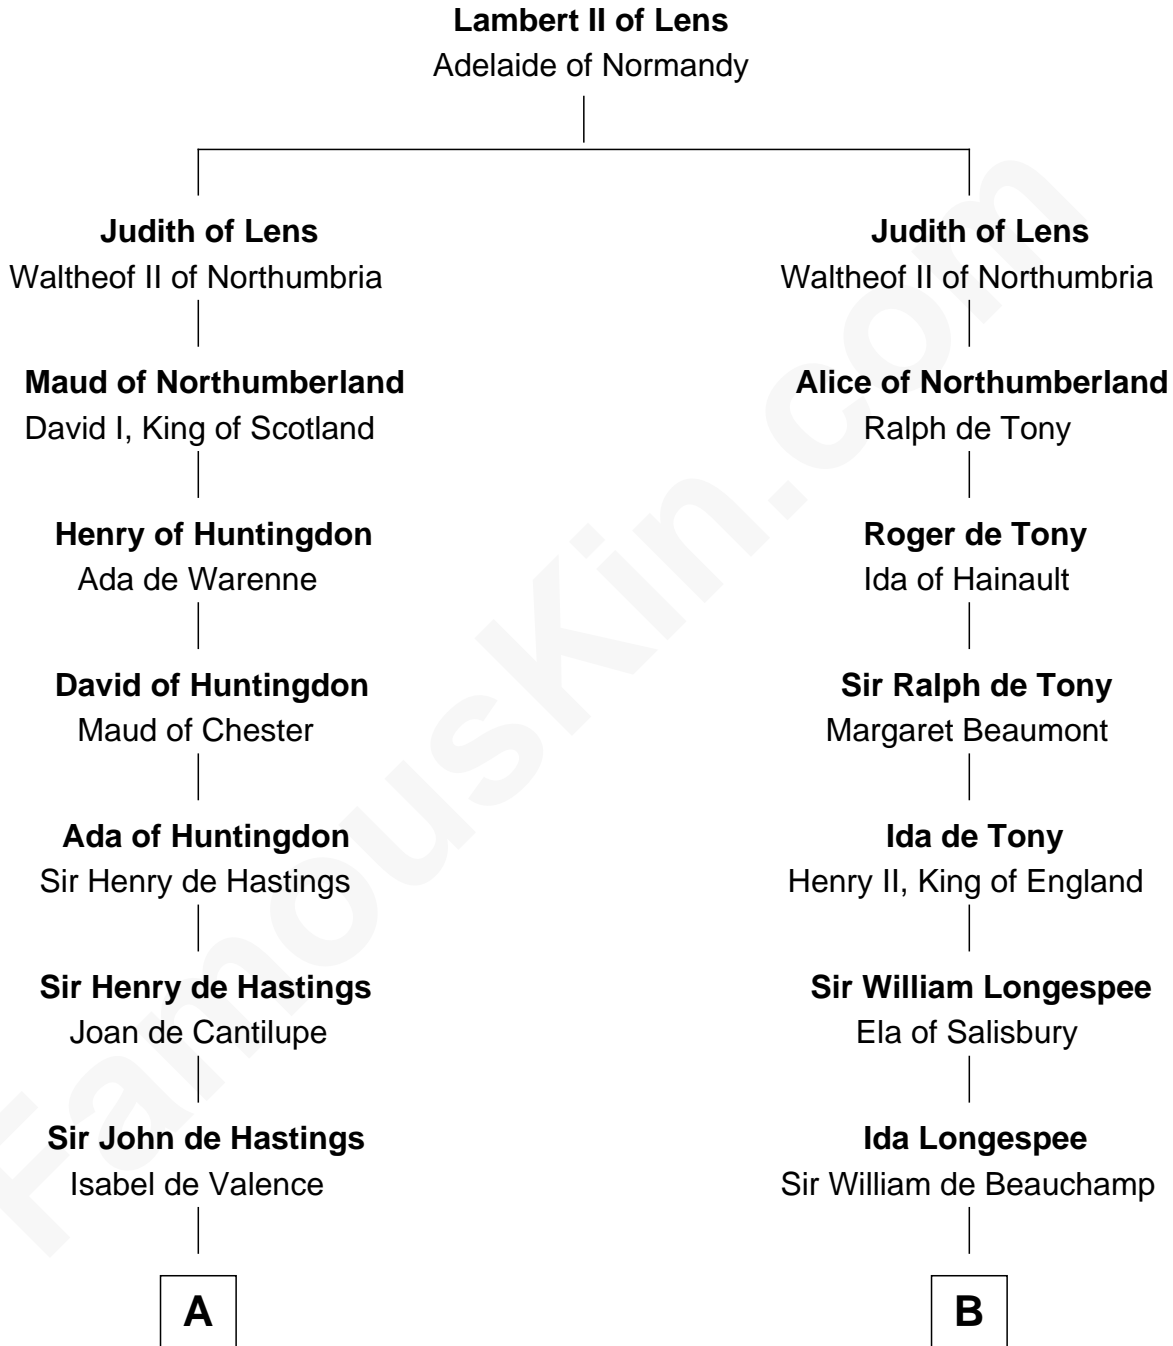

FamousKin.com

Relationship Chart of

Caesar Rodney

Signer of the Declaration of Independence

20th cousin of

Rev. George Burroughs

Executed for Witchcraft, Salem 1692

C

William Rodney

Rachel - - - - -

Capt. William Rodney

Sarah Jones

Caesar Rodney

Elizabeth Crawford

Caesar Rodney

Signer of Declaration of Independence

Salem Witch Trials 1692

FamousKin.com