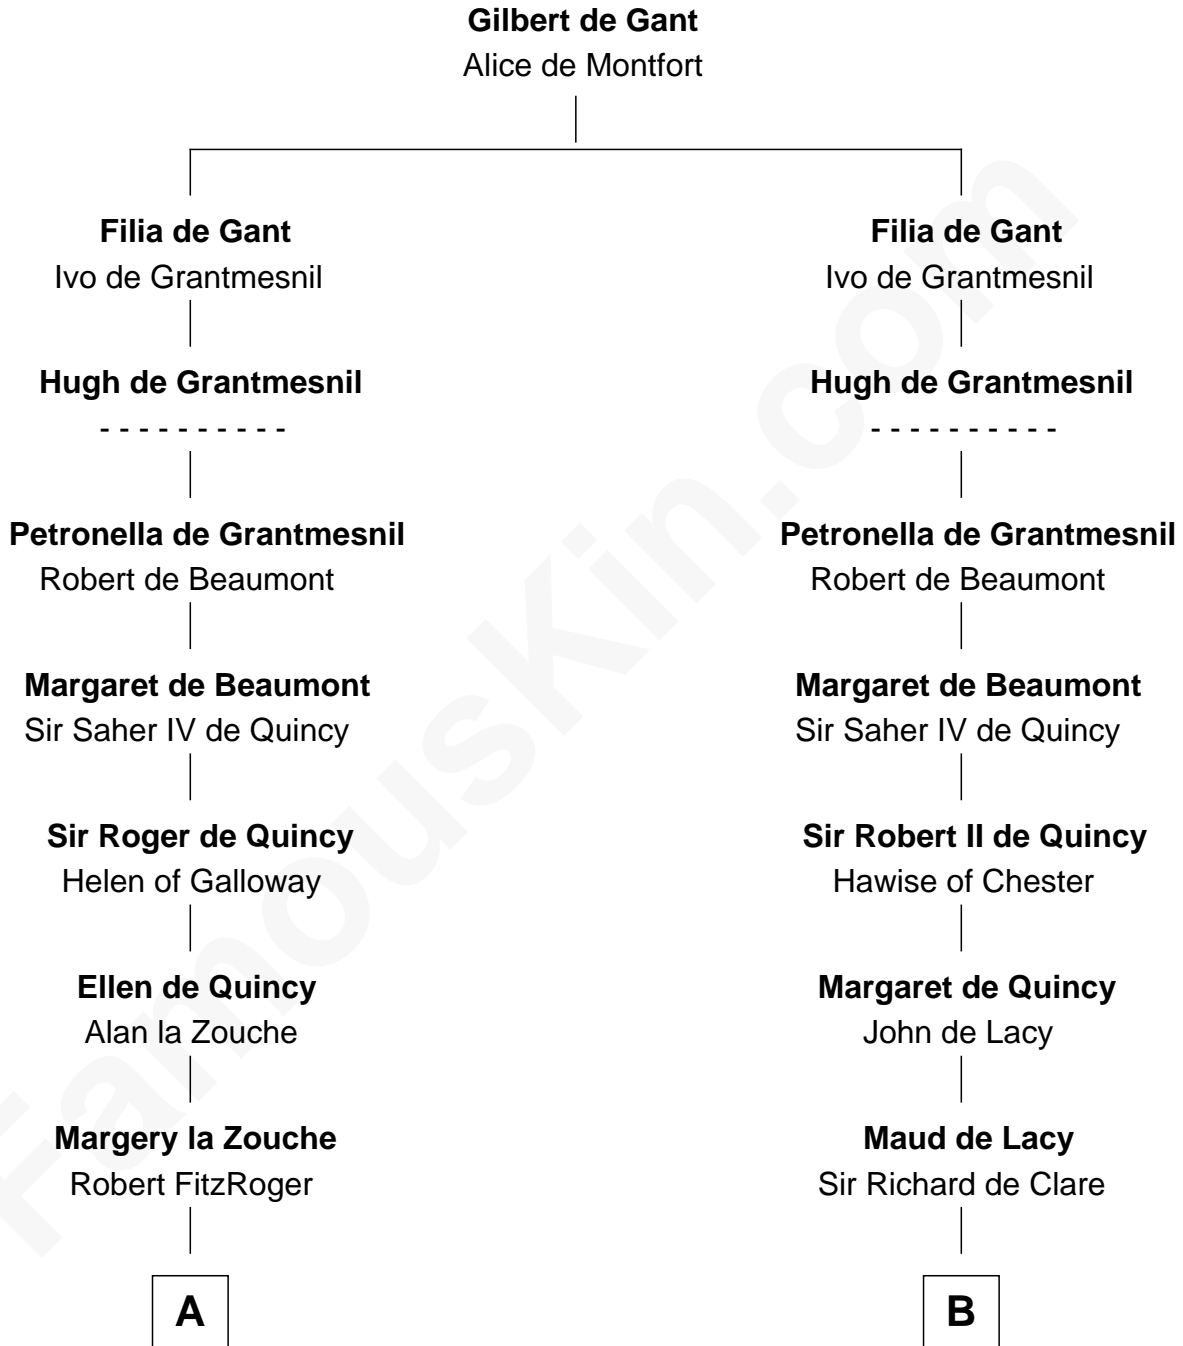

# FamousKin.com

## Relationship Chart of

### Caesar Rodney

*Signer of the Declaration of Independence*

20th cousin 1 time removed of

### Rev. George Burroughs

*Executed for Witchcraft, Salem 1692*

**C**

**William Rodney**  
Alice Caesar

**William Rodney**  
Rachel - - - - -

**Capt. William Rodney**  
Sarah Jones

**Caesar Rodney**  
Elizabeth Crawford