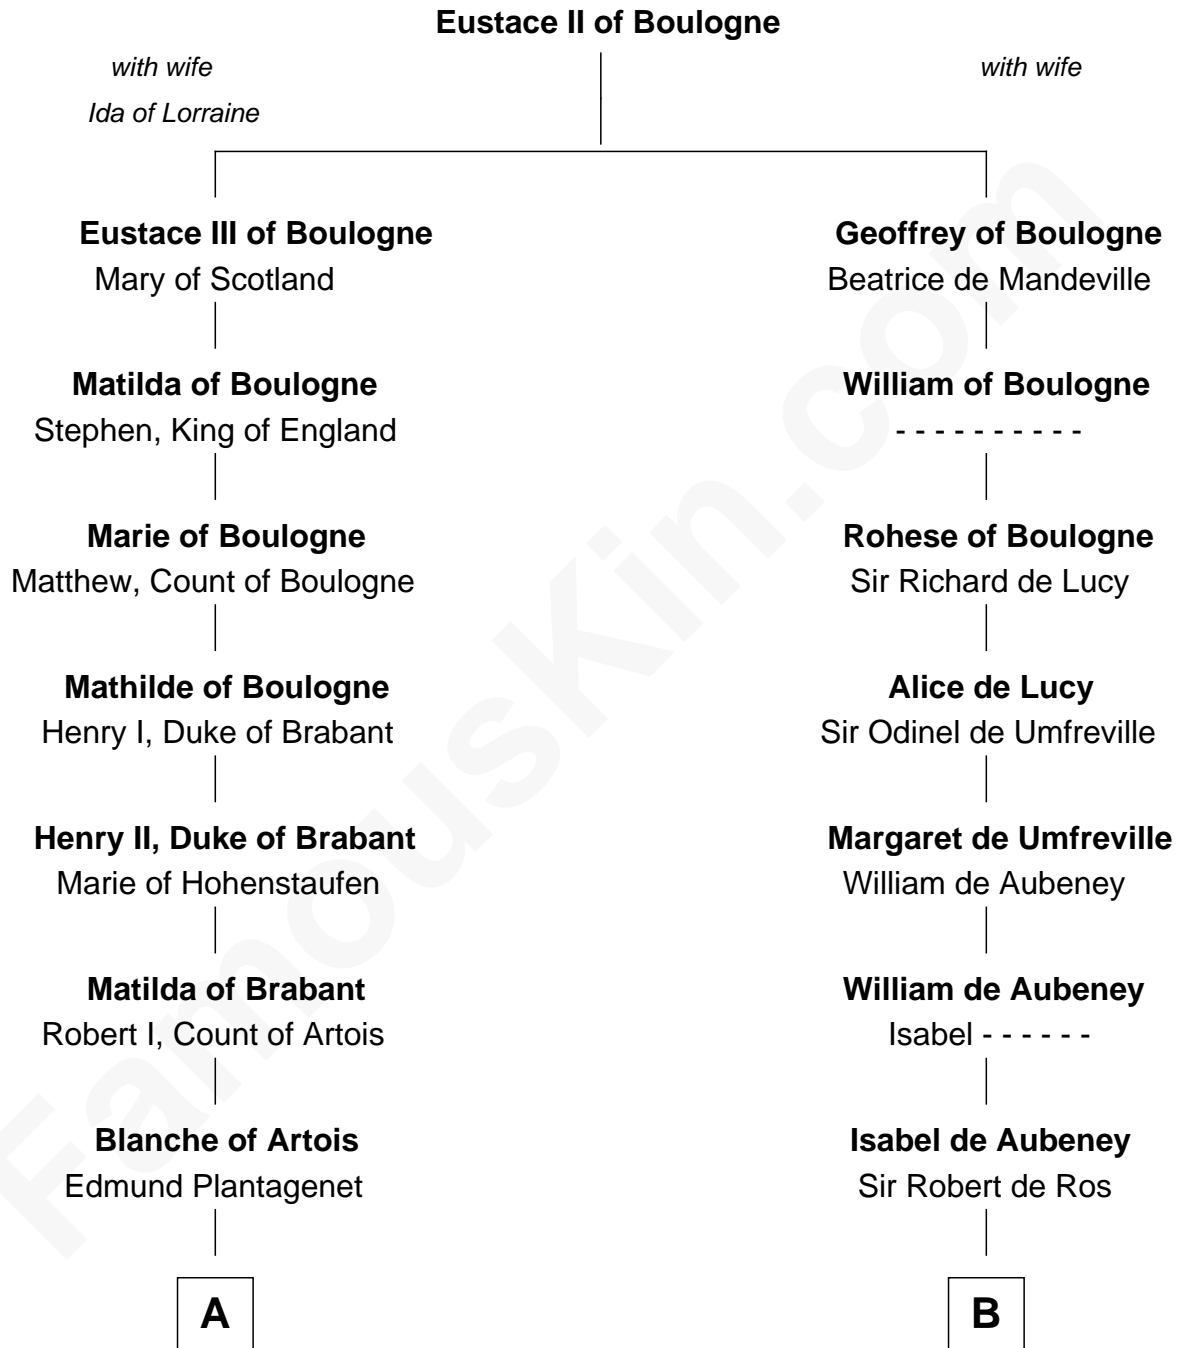

**FamousKin.com**  
**Relationship Chart of**  
**Caesar Rodney**

*Signer of the Declaration of Independence*

**20th cousin 1 time removed of**

**Rev. George Burroughs**

*Executed for Witchcraft, Salem 1692*

**C**

**William Rodney**  
Alice Caesar

**William Rodney**  
Rachel - - - - -

**Capt. William Rodney**  
Sarah Jones

**Caesar Rodney**  
Elizabeth Crawford

**Caesar Rodney**  
*Signer of Declaration of Independence*

**D**

**Bridget Higham**  
Thomas Burrough

**Rev. George Burrough**  
Frances Sparrow

**Nathaniel Burrough**  
Rebecca Stiles

**Rev. George Burroughs**  
*Salem Witch Trials 1692*

FamousKin.com