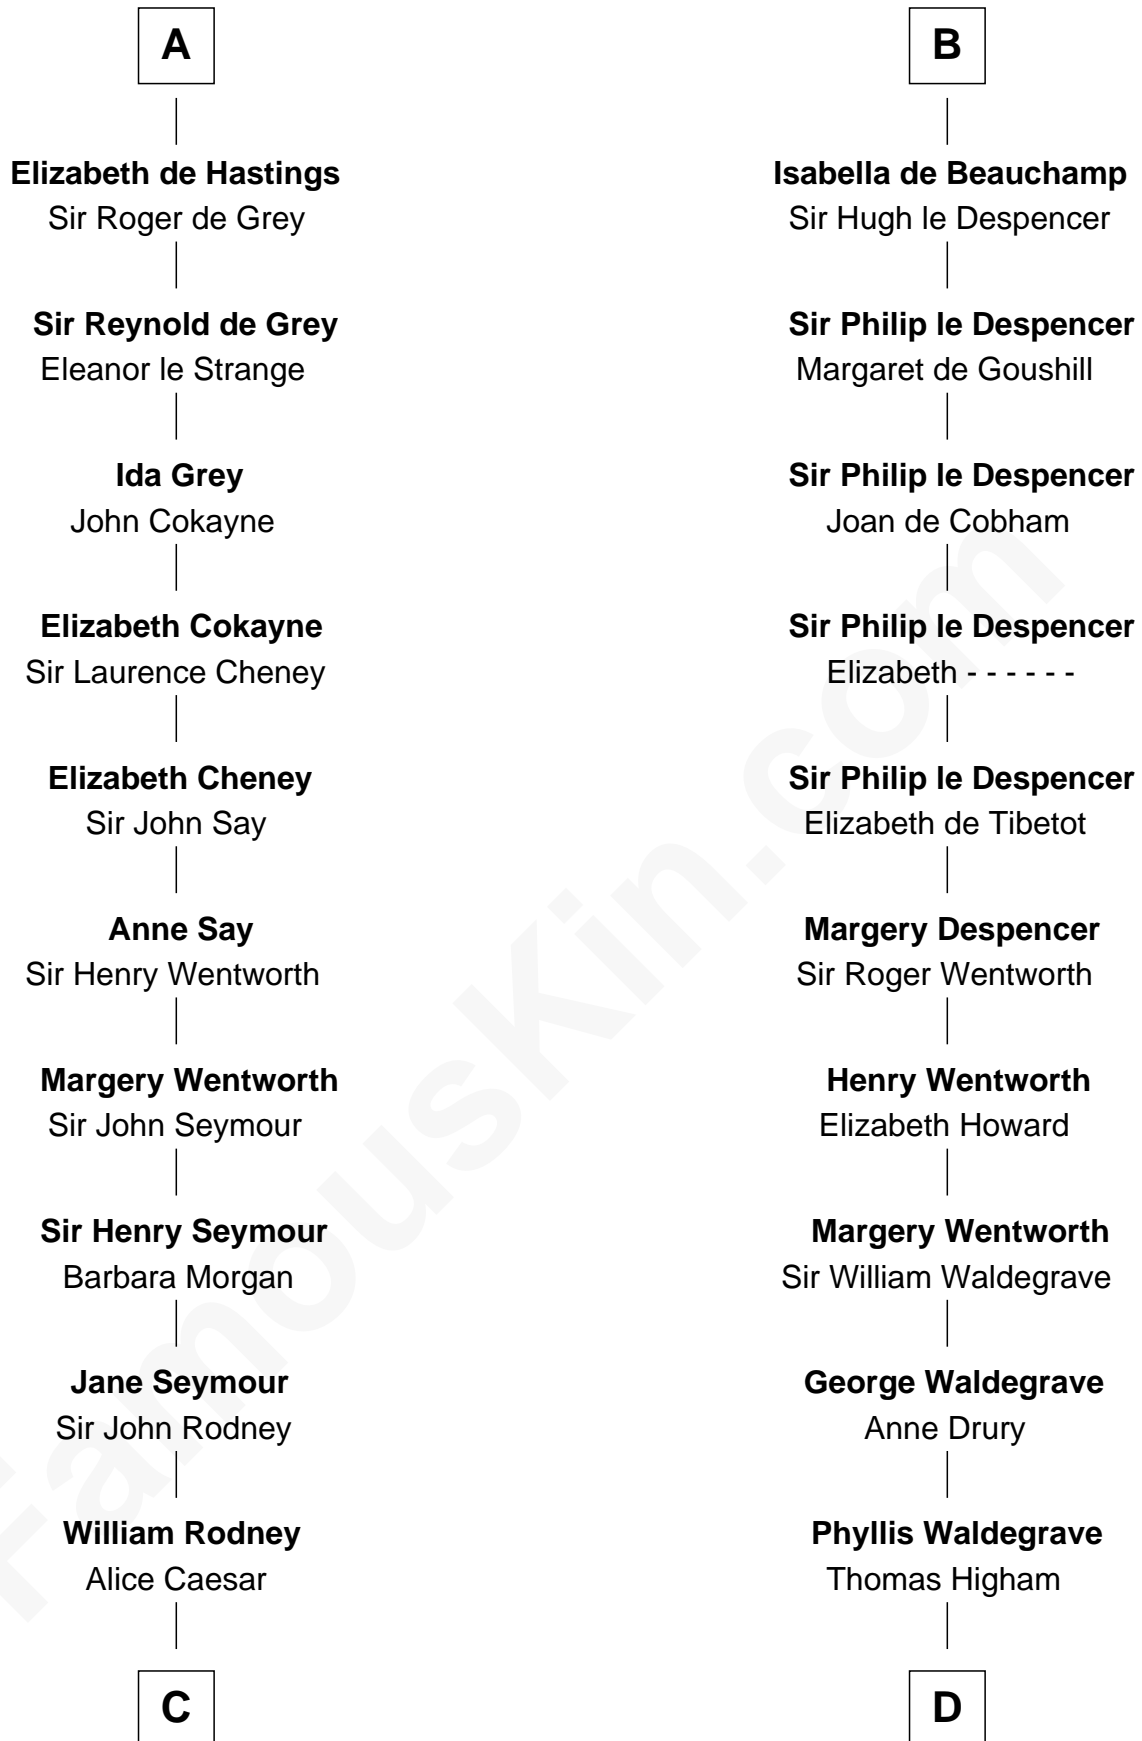

### Caesar Rodney

*Signer of the Declaration of Independence*

20th cousin of

### Rev. George Burroughs

*Executed for Witchcraft, Salem 1692*

**Gherbod the Fleming**

-----

**C**

**William Rodney**

Rachel - - - - -

**Capt. William Rodney**

Sarah Jones

**Caesar Rodney**

Elizabeth Crawford

**Caesar Rodney**

*Signer of Declaration of Independence*

**D**

**Bridget Higham**

Thomas Burrough

**Rev. George Burrough**

Frances Sparrow

**Nathaniel Burrough**

Rebecca Stiles

**Rev. George Burroughs**

*Salem Witch Trials 1692*

FamousKin.com