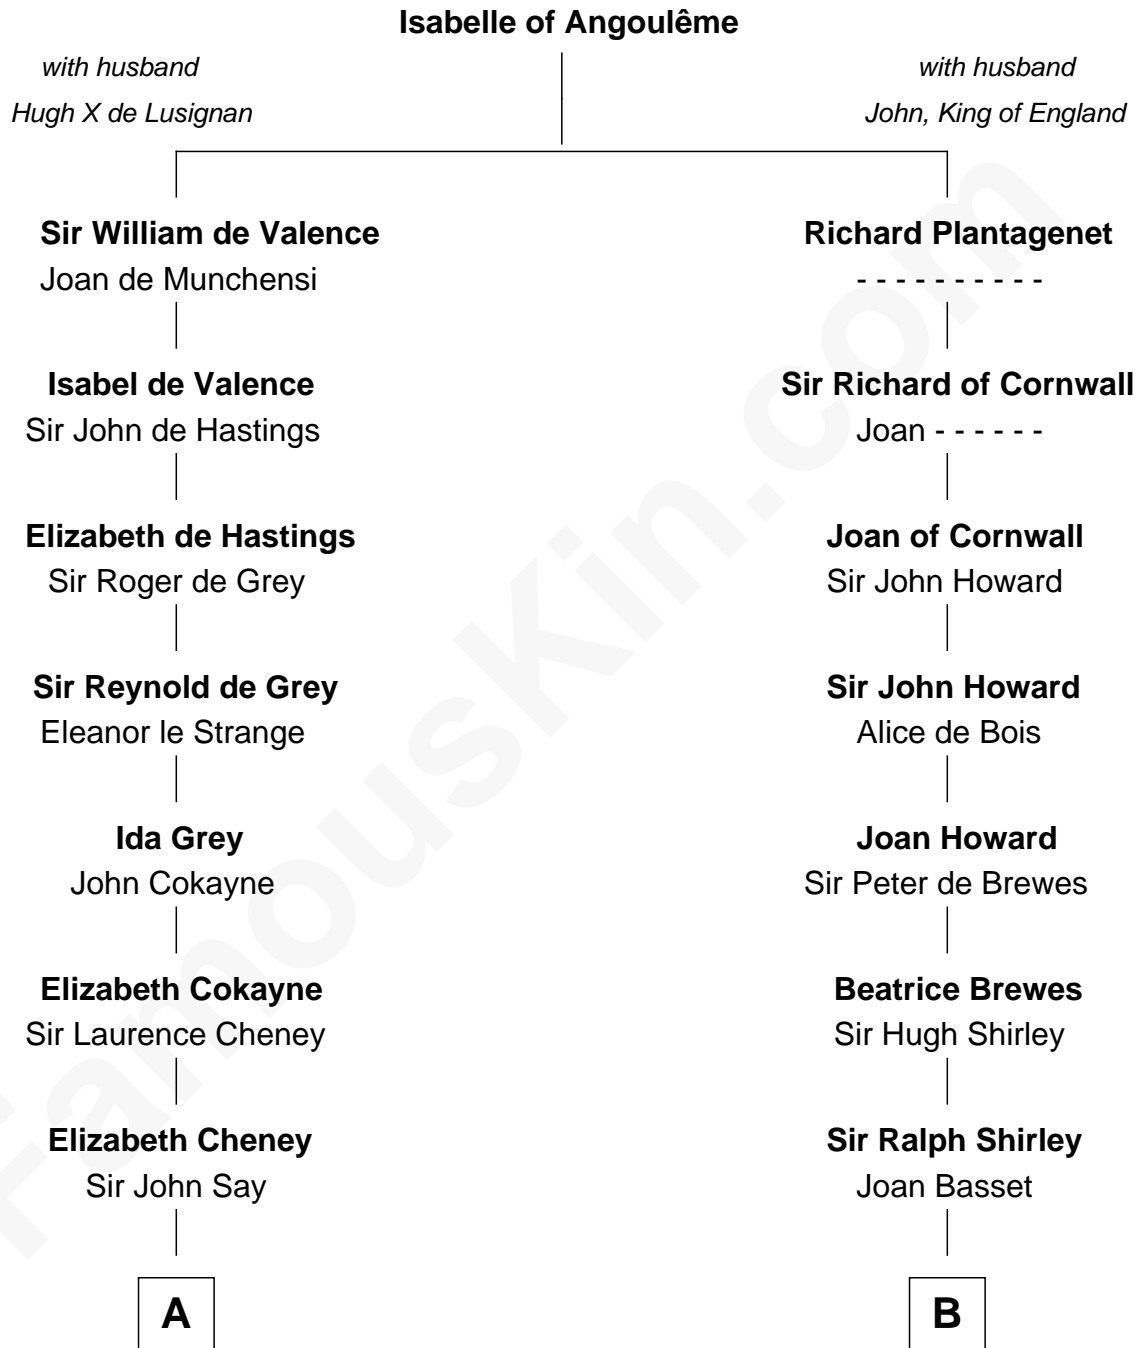

FamousKin.com

Relationship Chart of

Caesar Rodney

Signer of the Declaration of Independence

15th cousin 6 times removed of

William Henry Moore

Co-Founder, U.S. Steel and Nabisco

C

Sarah Browne
George Beckwith

George Beckwith
Rachel Marsh

George Beckwith
Mary Bradley

Rachael Arvilla Beckwith
Nathaniel Ford Moore

William Henry Moore
Co-Founder, U.S. Steel and Nabisco

FamousKin.com