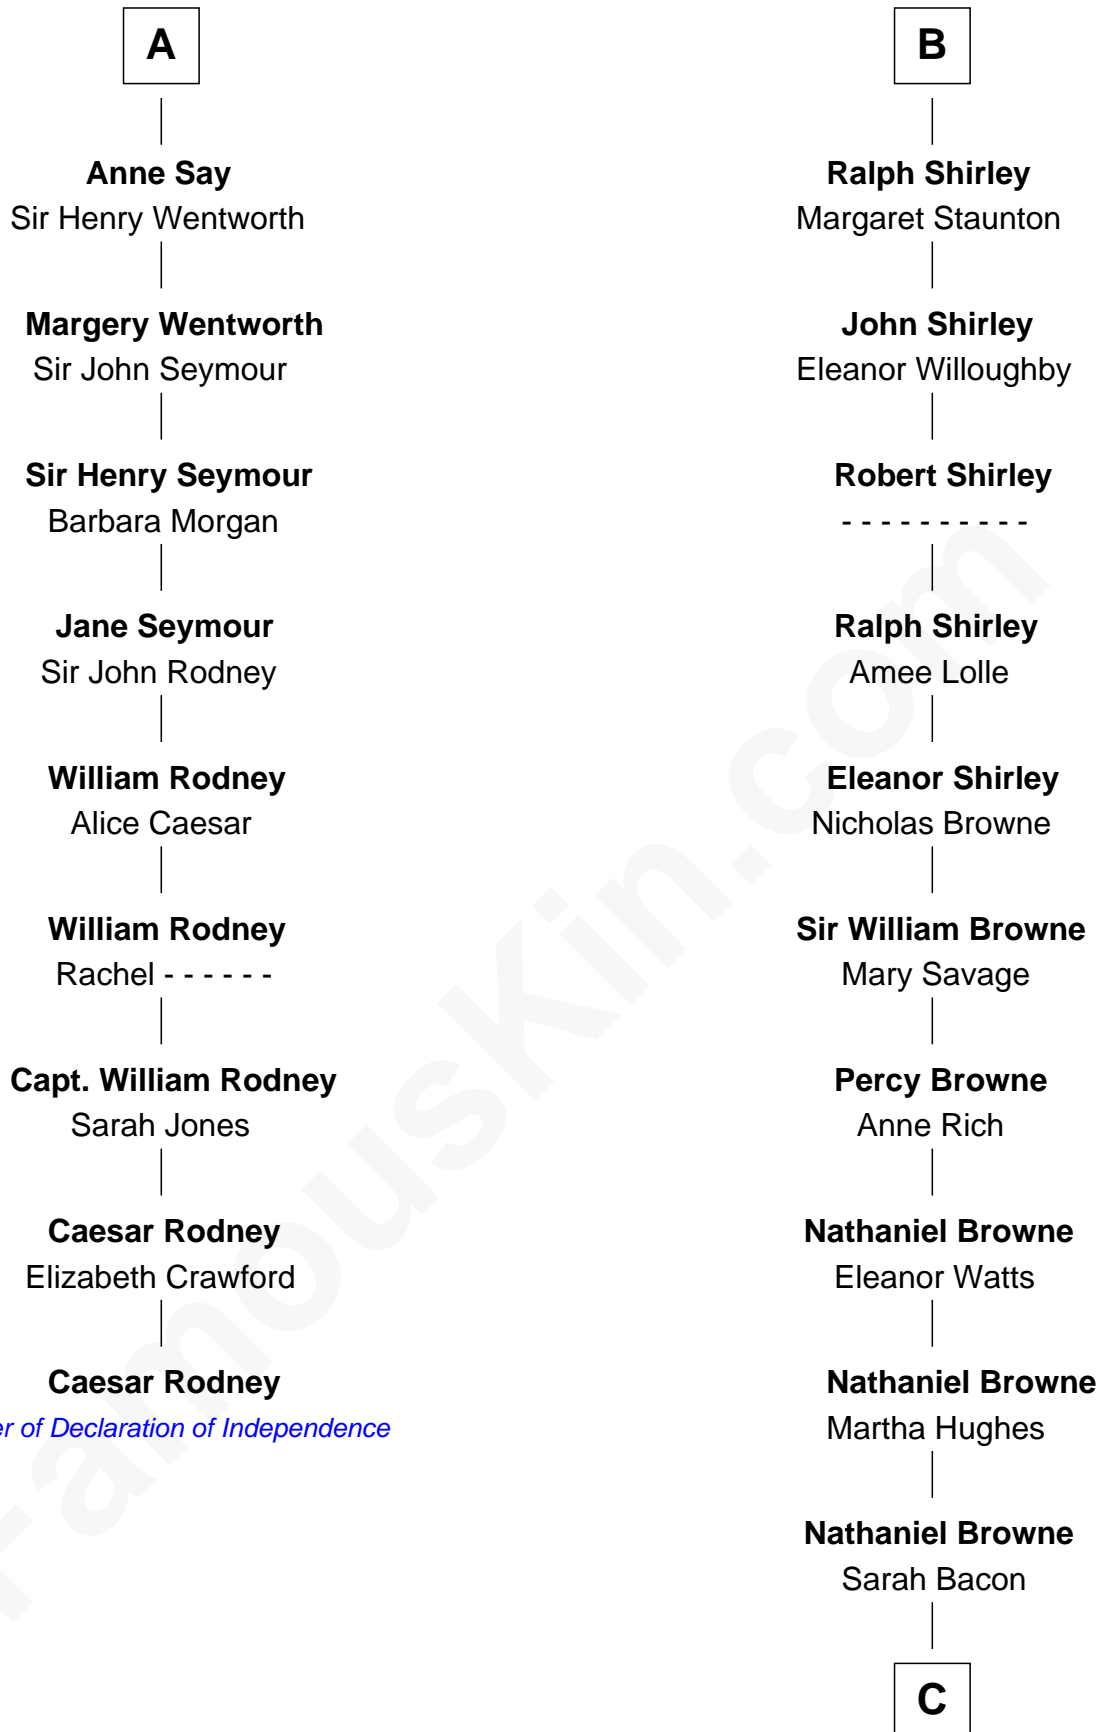

FamousKin.com

Relationship Chart of

Caesar Rodney

Signer of the Declaration of Independence

15th cousin 6 times removed of

William Henry Moore

Co-Founder, U.S. Steel and Nabisco

C

Sarah Browne
George Beckwith

George Beckwith
Rachel Marsh

George Beckwith
Mary Bradley

Rachael Arvilla Beckwith
Nathaniel Ford Moore

William Henry Moore
Co-Founder, U.S. Steel and Nabisco

FamousKin.com