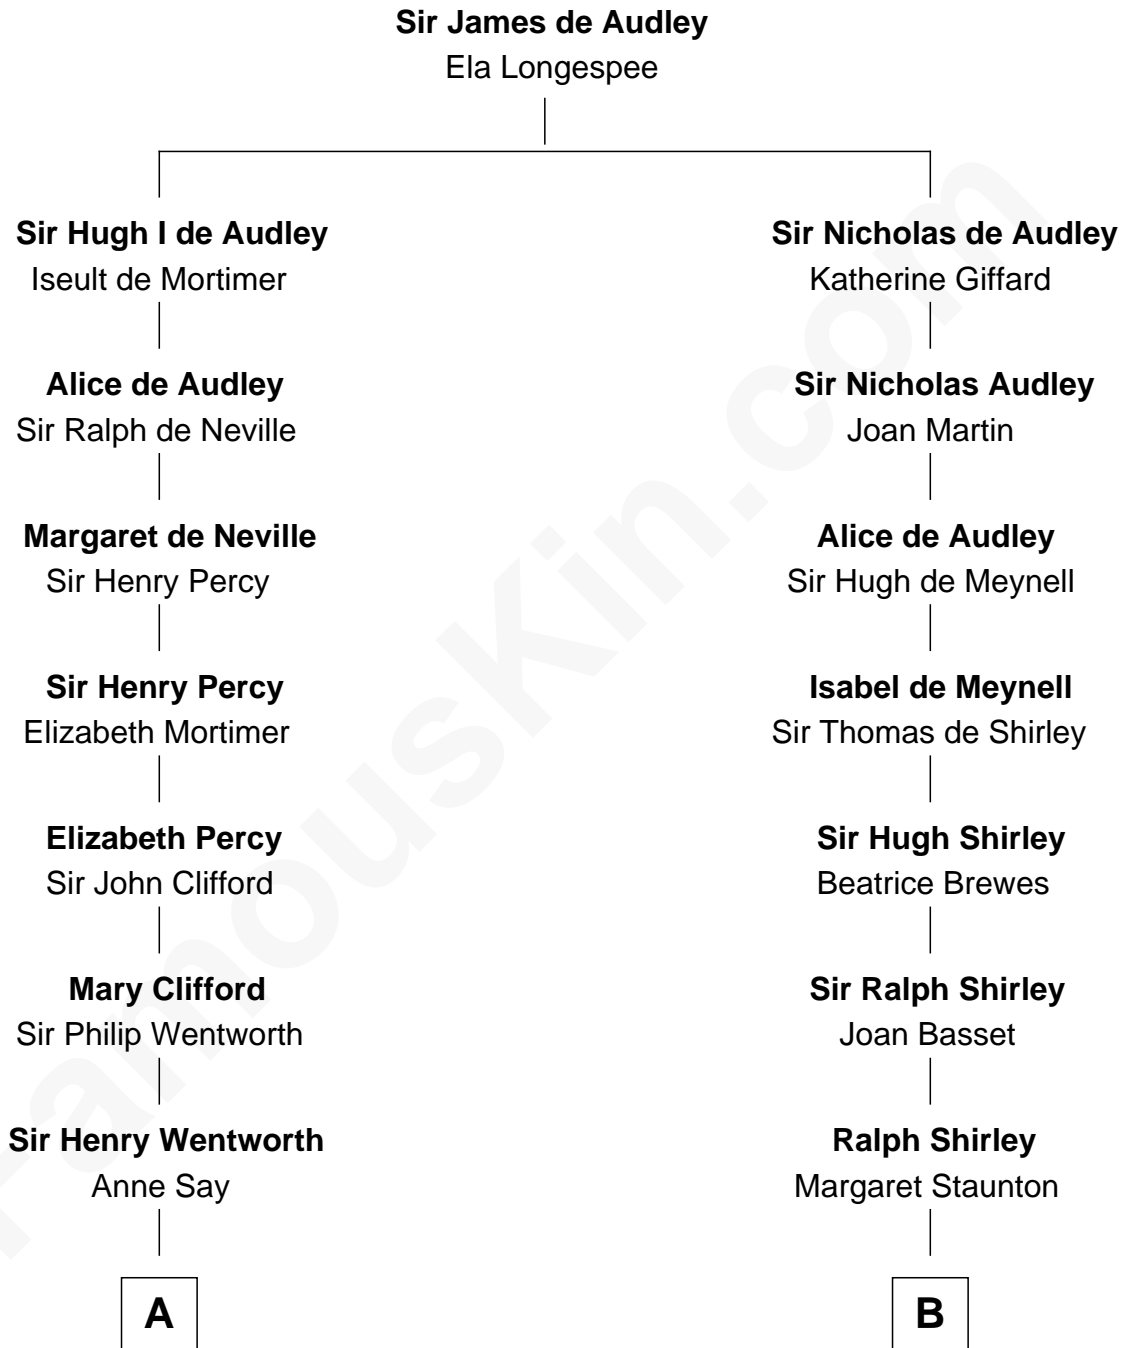

FamousKin.com

Relationship Chart of

Caesar Rodney

Signer of the Declaration of Independence

14th cousin 6 times removed of

William Henry Moore

Co-Founder, U.S. Steel and Nabisco

C

George Beckwith

Rachel Marsh

George Beckwith

Mary Bradley

Rachael Arvilla Beckwith

Nathaniel Ford Moore

William Henry Moore

Co-Founder, U.S. Steel and Nabisco