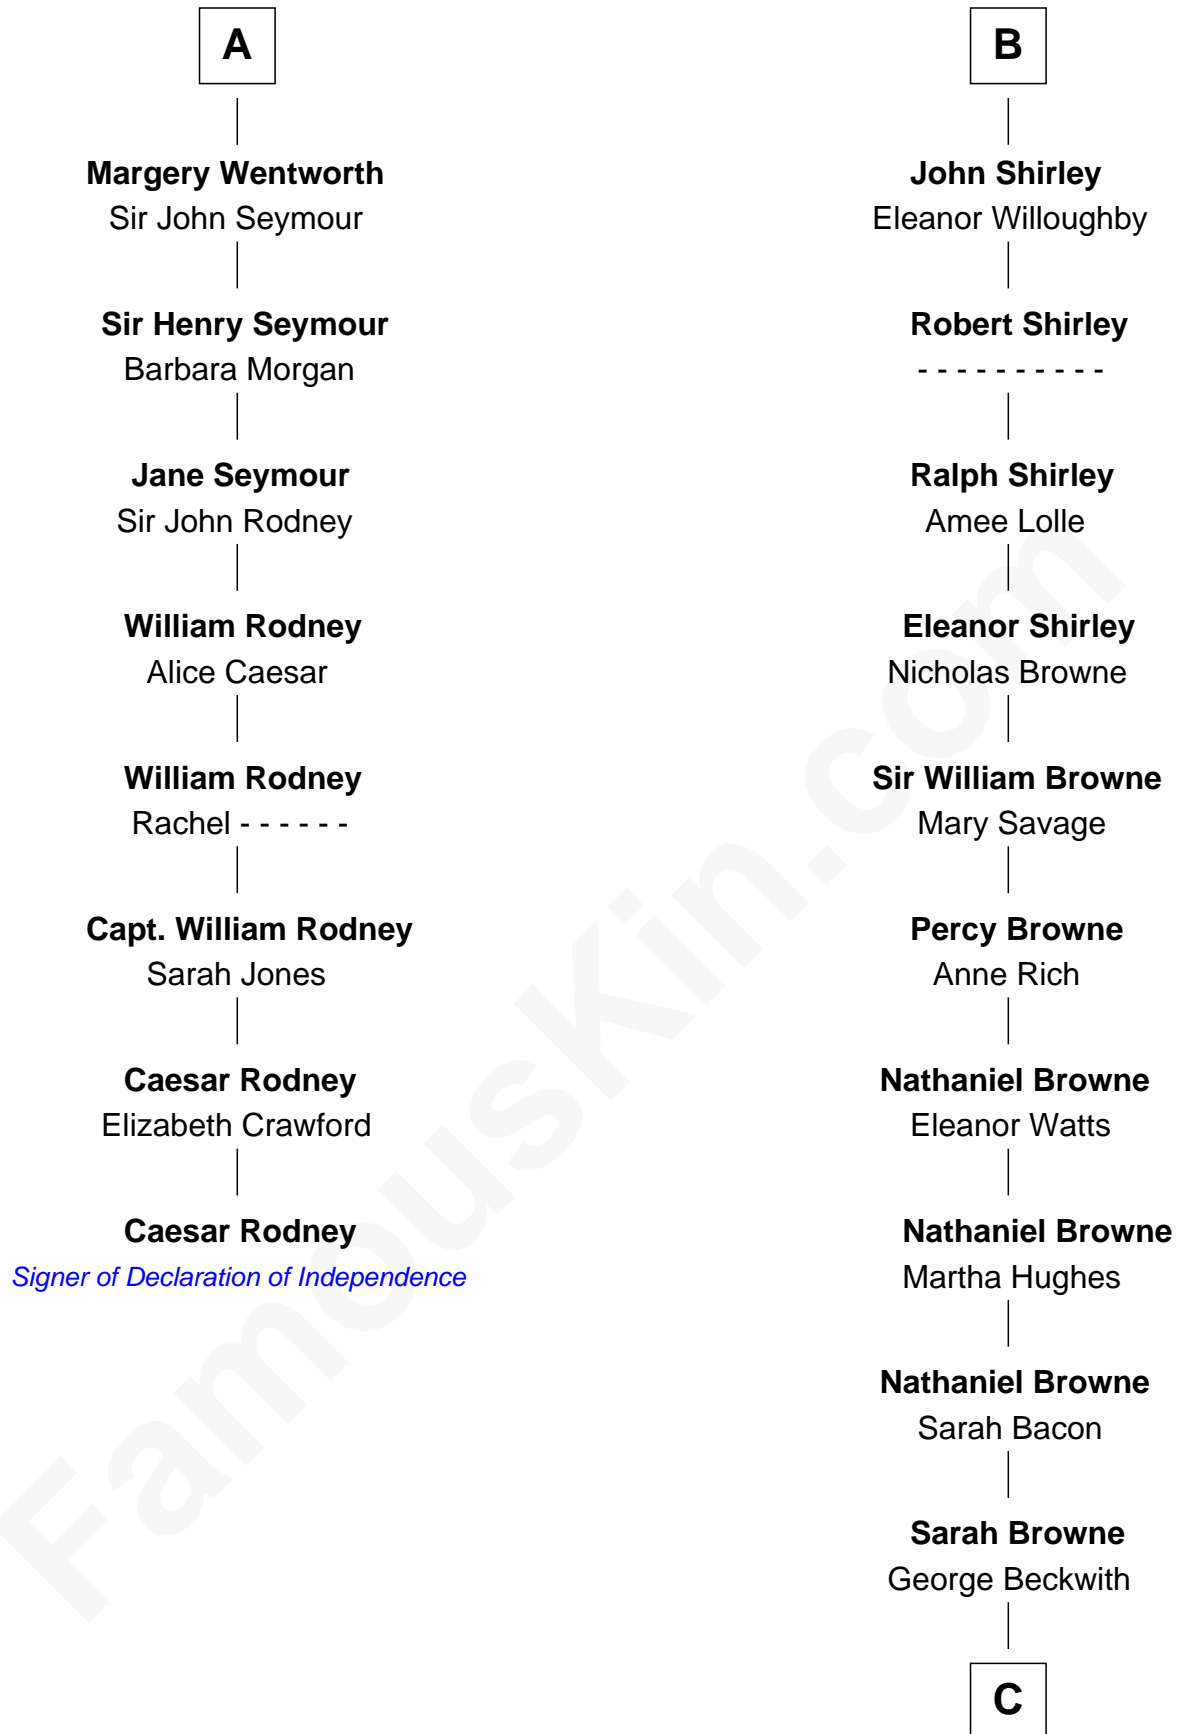

FamousKin.com

Relationship Chart of

Caesar Rodney

Signer of the Declaration of Independence

14th cousin 6 times removed of

William Henry Moore

Co-Founder, U.S. Steel and Nabisco

C

George Beckwith

Rachel Marsh

George Beckwith

Mary Bradley

Rachael Arvilla Beckwith

Nathaniel Ford Moore

William Henry Moore

Co-Founder, U.S. Steel and Nabisco