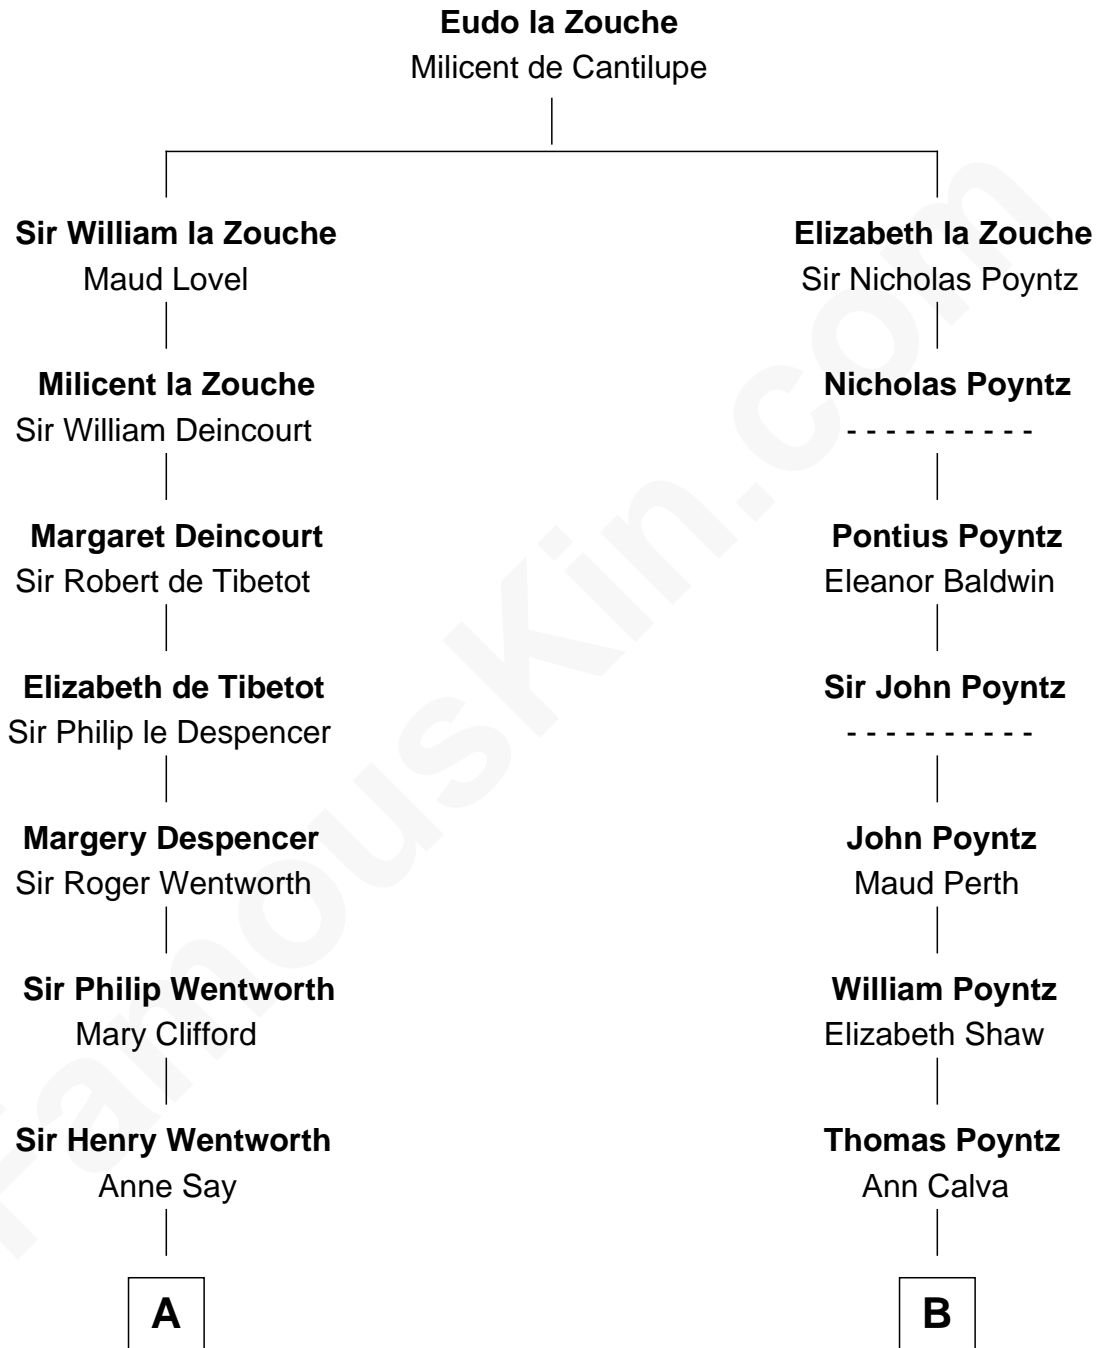

FamousKin.com

Relationship Chart of

Caesar Rodney

Signer of the Declaration of Independence

14th cousin 6 times removed of

Truman Capote

Author of In Cold Blood

C

John Brewer Knox
Lula Margaret Dinkins

Mabel Knox
Archulus Persons

Archulus Persons
Lillie May Faulk

Truman Capote
Author of In Cold Blood

FamousKin.com