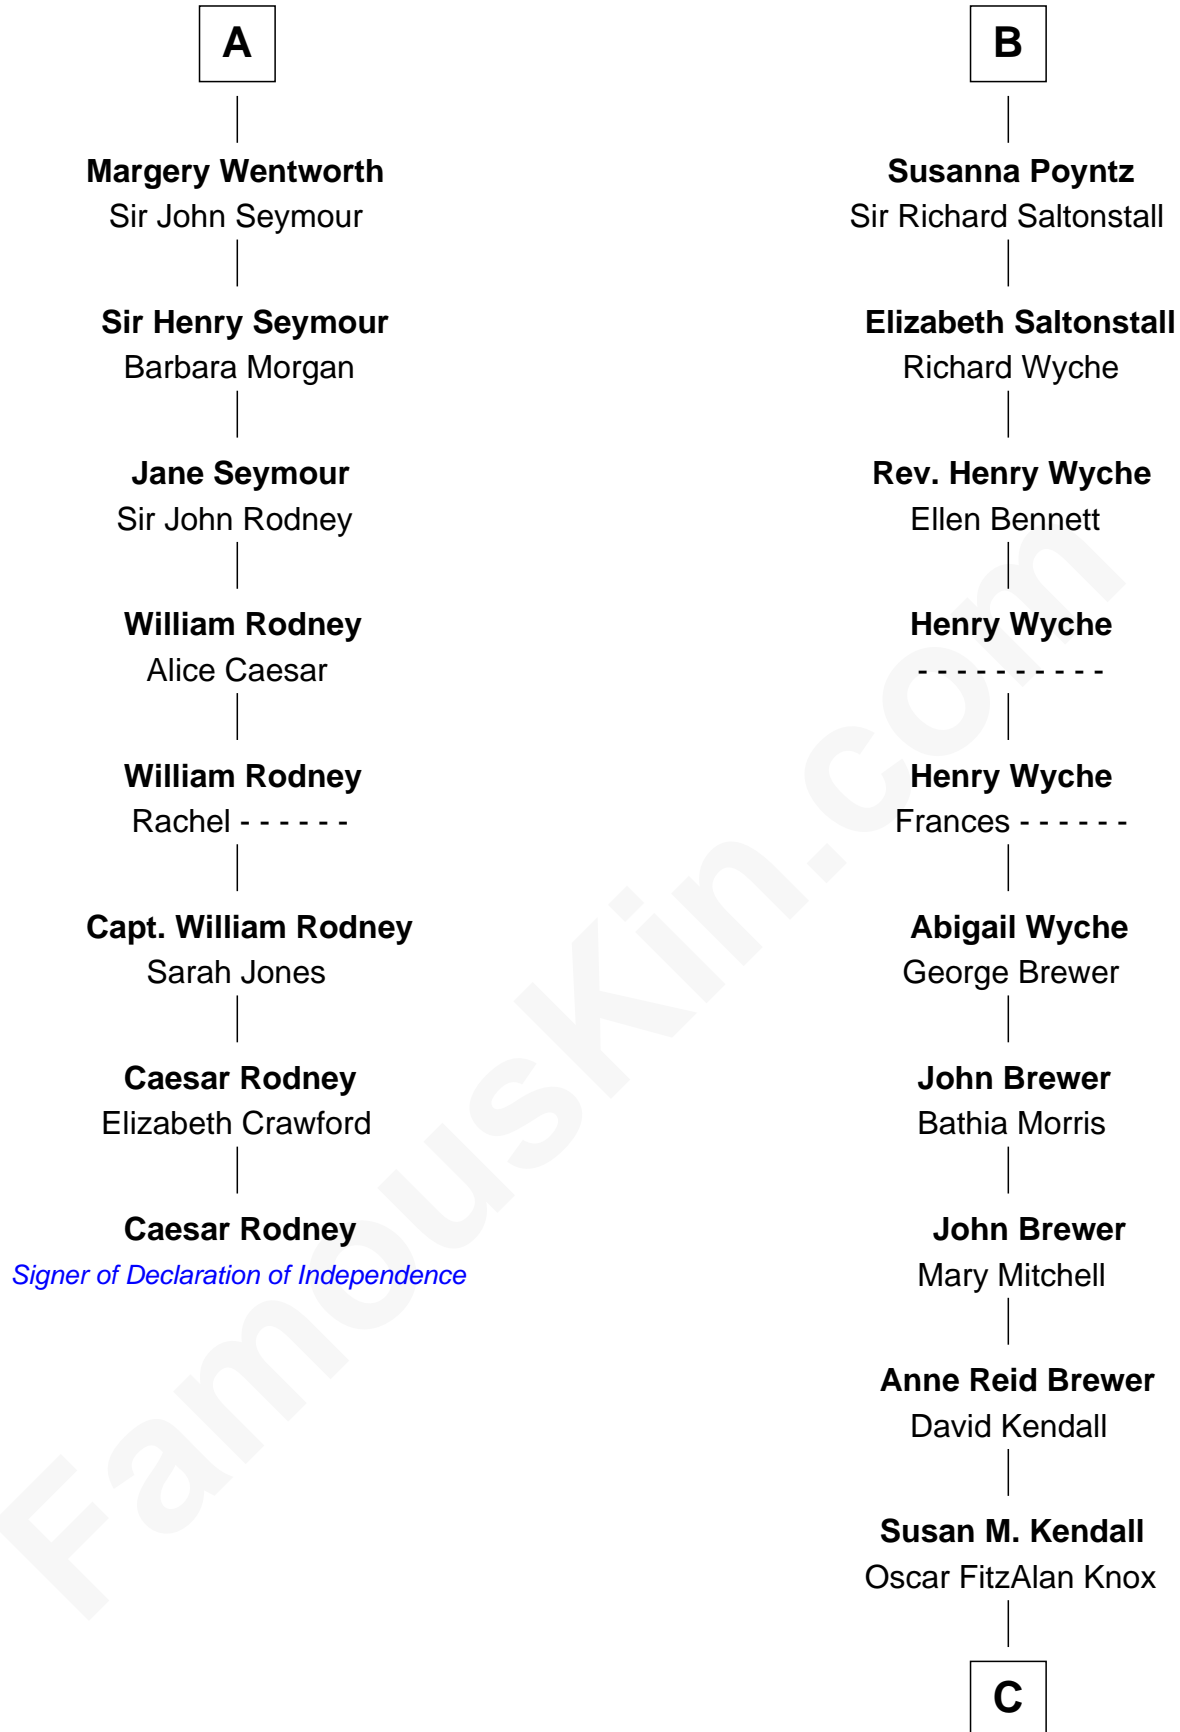

FamousKin.com

Relationship Chart of

Caesar Rodney

Signer of the Declaration of Independence

14th cousin 6 times removed of

Truman Capote

Author of In Cold Blood

C

John Brewer Knox
Lula Margaret Dinkins

Mabel Knox
Archulus Persons

Archulus Persons
Lillie May Faulk

Truman Capote
Author of In Cold Blood

FamousKin.com