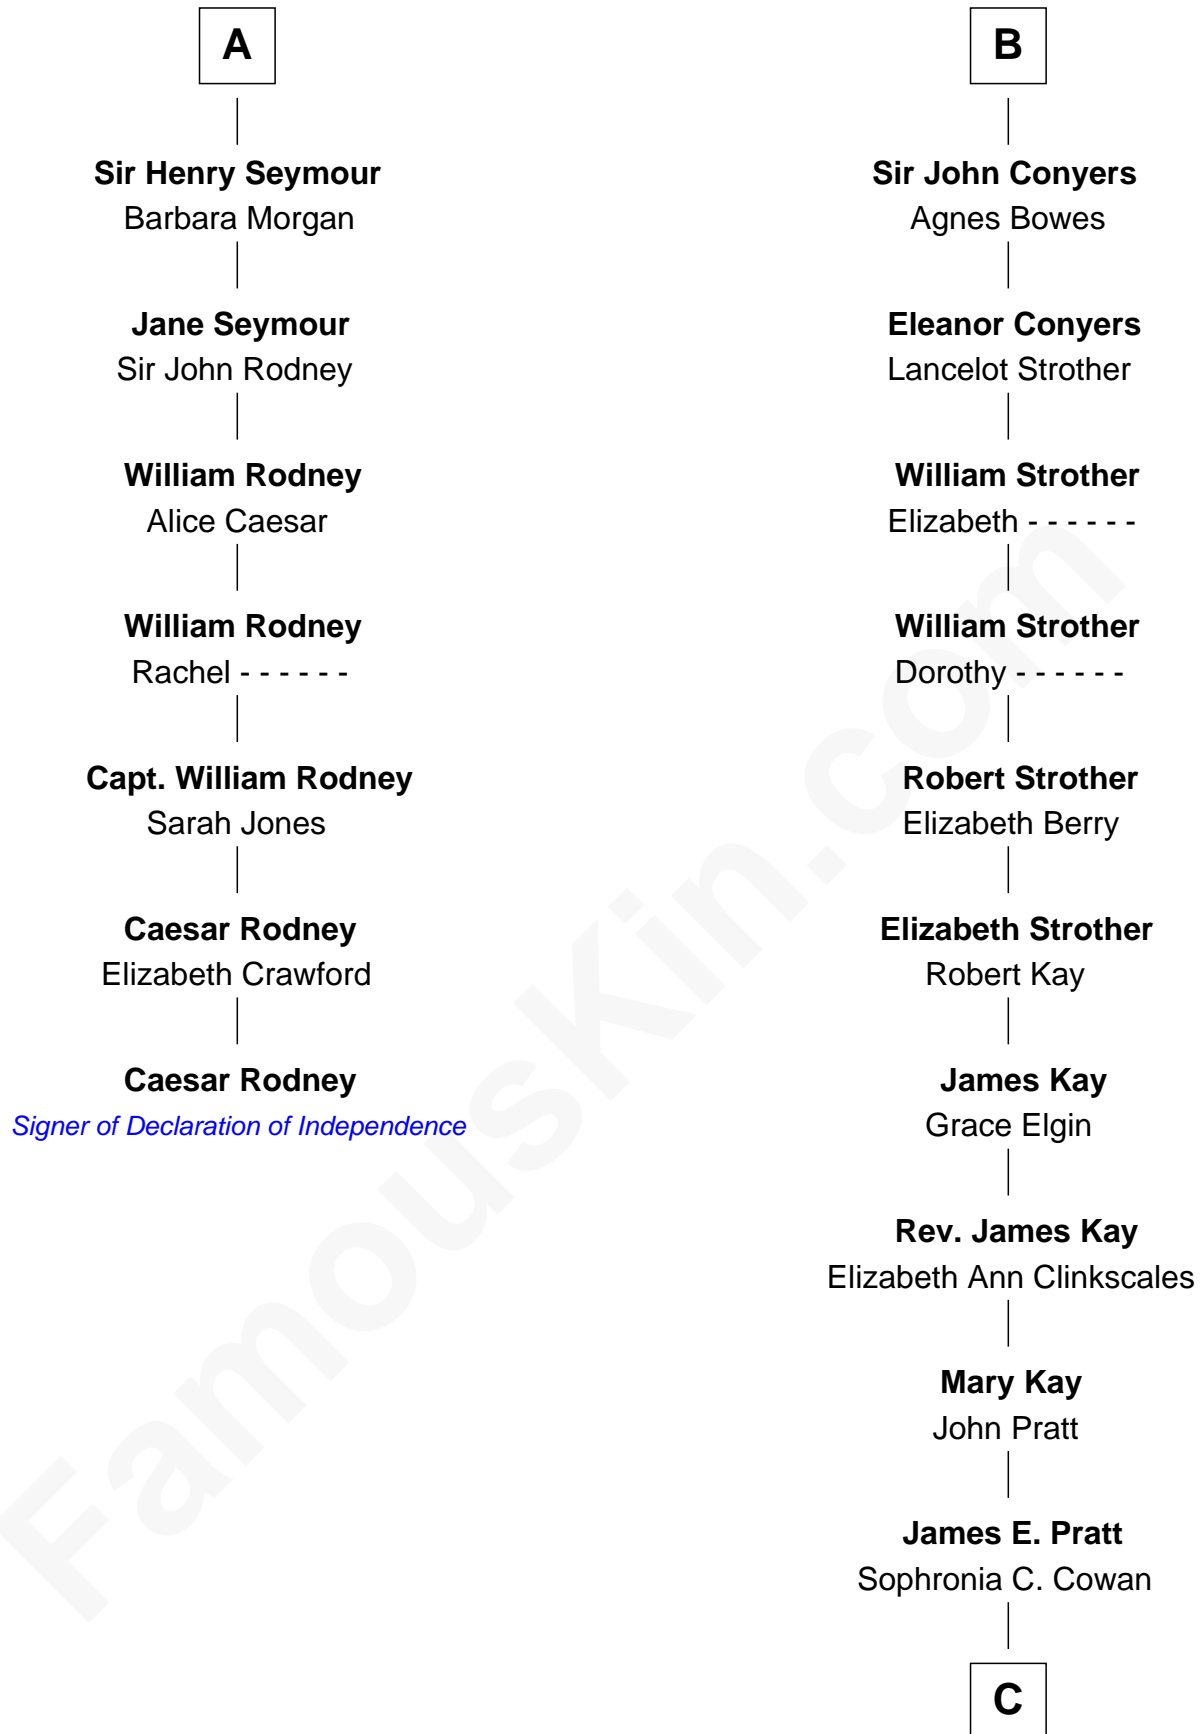

## Relationship Chart of

### Caesar Rodney

*Signer of the Declaration of Independence*

13th cousin 6 times removed of

**Jimmy Carter**  
*39th U.S. President*

**Edward III, King of England**  
Philippa of Hainault

**C**

**Nina Pratt**

William Archibald Carter

**Earl Carter**

Lillian Gordy

**Jimmy Carter**

*39th U.S. President*

FamousKin.com