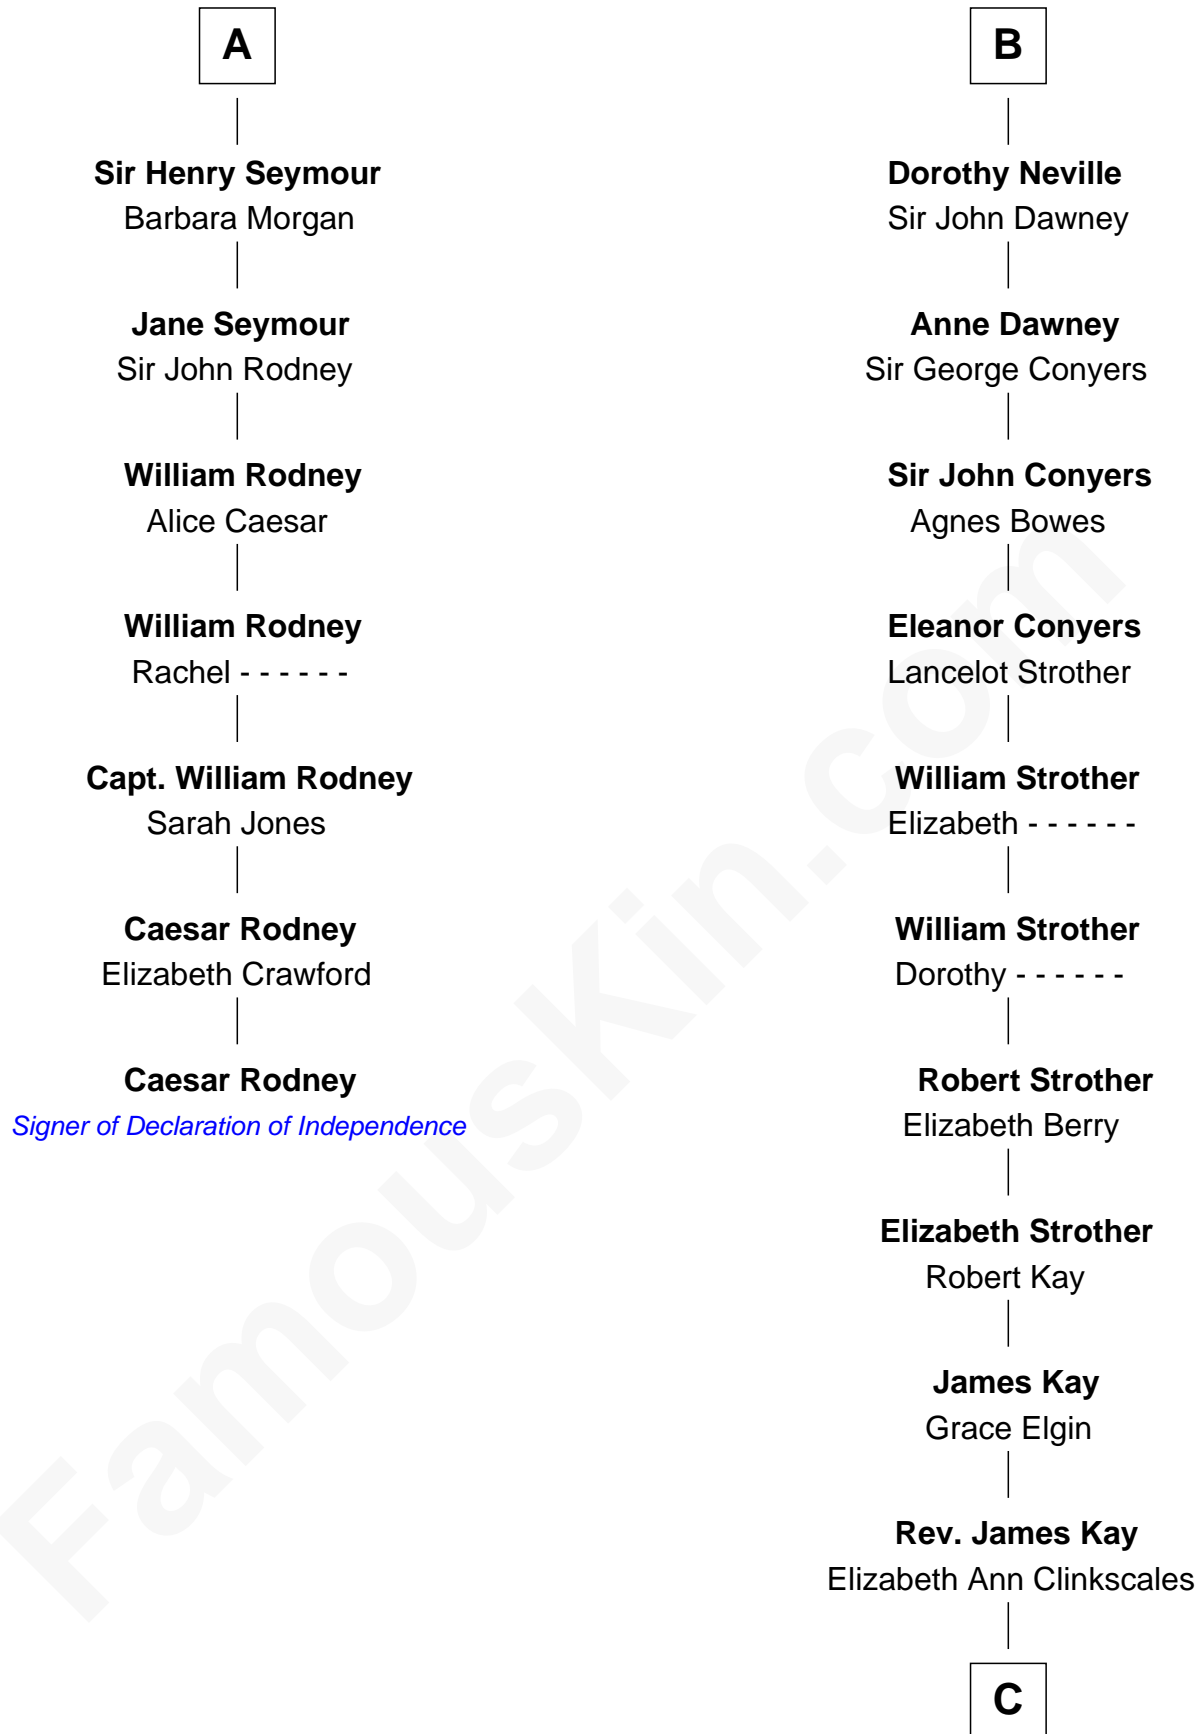

## Relationship Chart of Caesar Rodney

*Signer of the Declaration of Independence*

**13th cousin 8 times removed of**

**Jimmy Carter**  
*39th U.S. President*

**Henry Plantagenet**  
Maud de Chaworth

**Mary Plantagenet**  
Henry de Percy

**Sir Henry Percy**  
Margaret de Neville

**Sir Henry Percy**  
Elizabeth Mortimer

**Elizabeth Percy**  
Sir John Clifford

**Mary Clifford**  
Sir Philip Wentworth

**Sir Henry Wentworth**  
Anne Say

**Margery Wentworth**  
Sir John Seymour

**A**

**Eleanor Plantagenet**  
Richard Fitzalan

**Joan Fitzalan**  
Humphrey de Bohun

**Eleanor de Bohun**  
Sir Thomas Plantagenet

**Anne Plantagenet**  
Sir William Bouchier

**Sir John Bouchier**  
Margaret Berners

**Joan Bouchier**  
Sir Henry Neville

**Sir Richard Neville**  
Anne Stafford

**B**

**C**

**Mary Kay**  
John Pratt

**James E. Pratt**  
Sophronia C. Cowan

**Nina Pratt**  
William Archibald Carter

**Earl Carter**  
Lillian Gordy