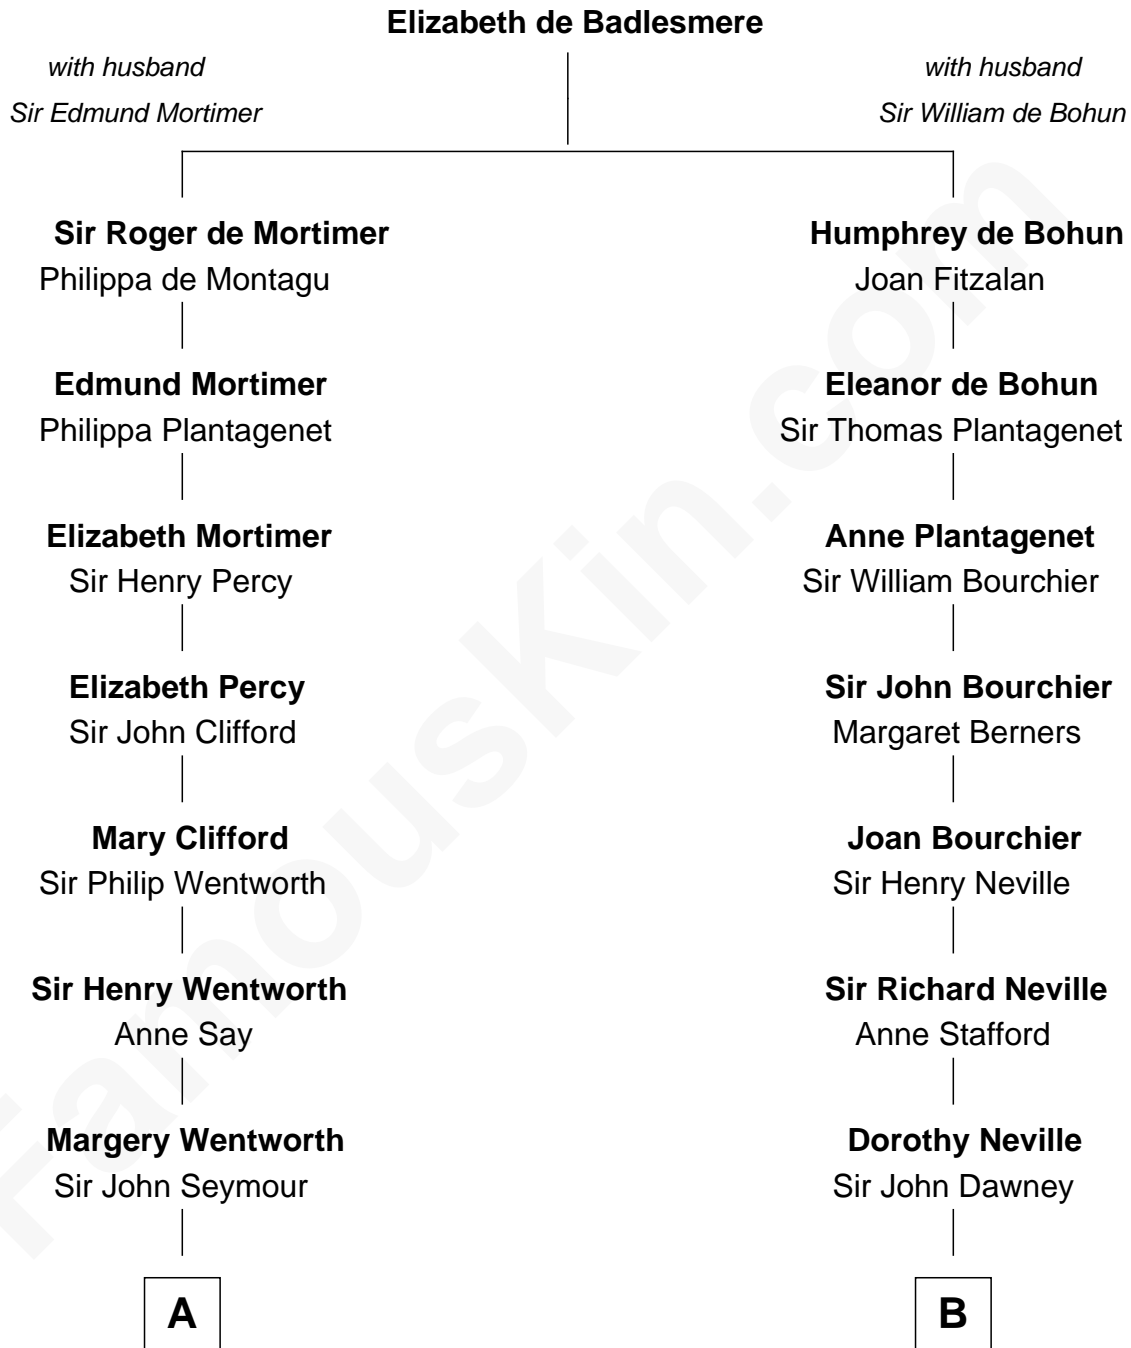

FamousKin.com

Relationship Chart of

Caesar Rodney

Signer of the Declaration of Independence

13th cousin 7 times removed of

Jimmy Carter
39th U.S. President

C

James E. Pratt

Sophonra C. Cowan

Nina Pratt

William Archibald Carter

Earl Carter

Lillian Gordy

Jimmy Carter

39th U.S. President

FamousKin.com