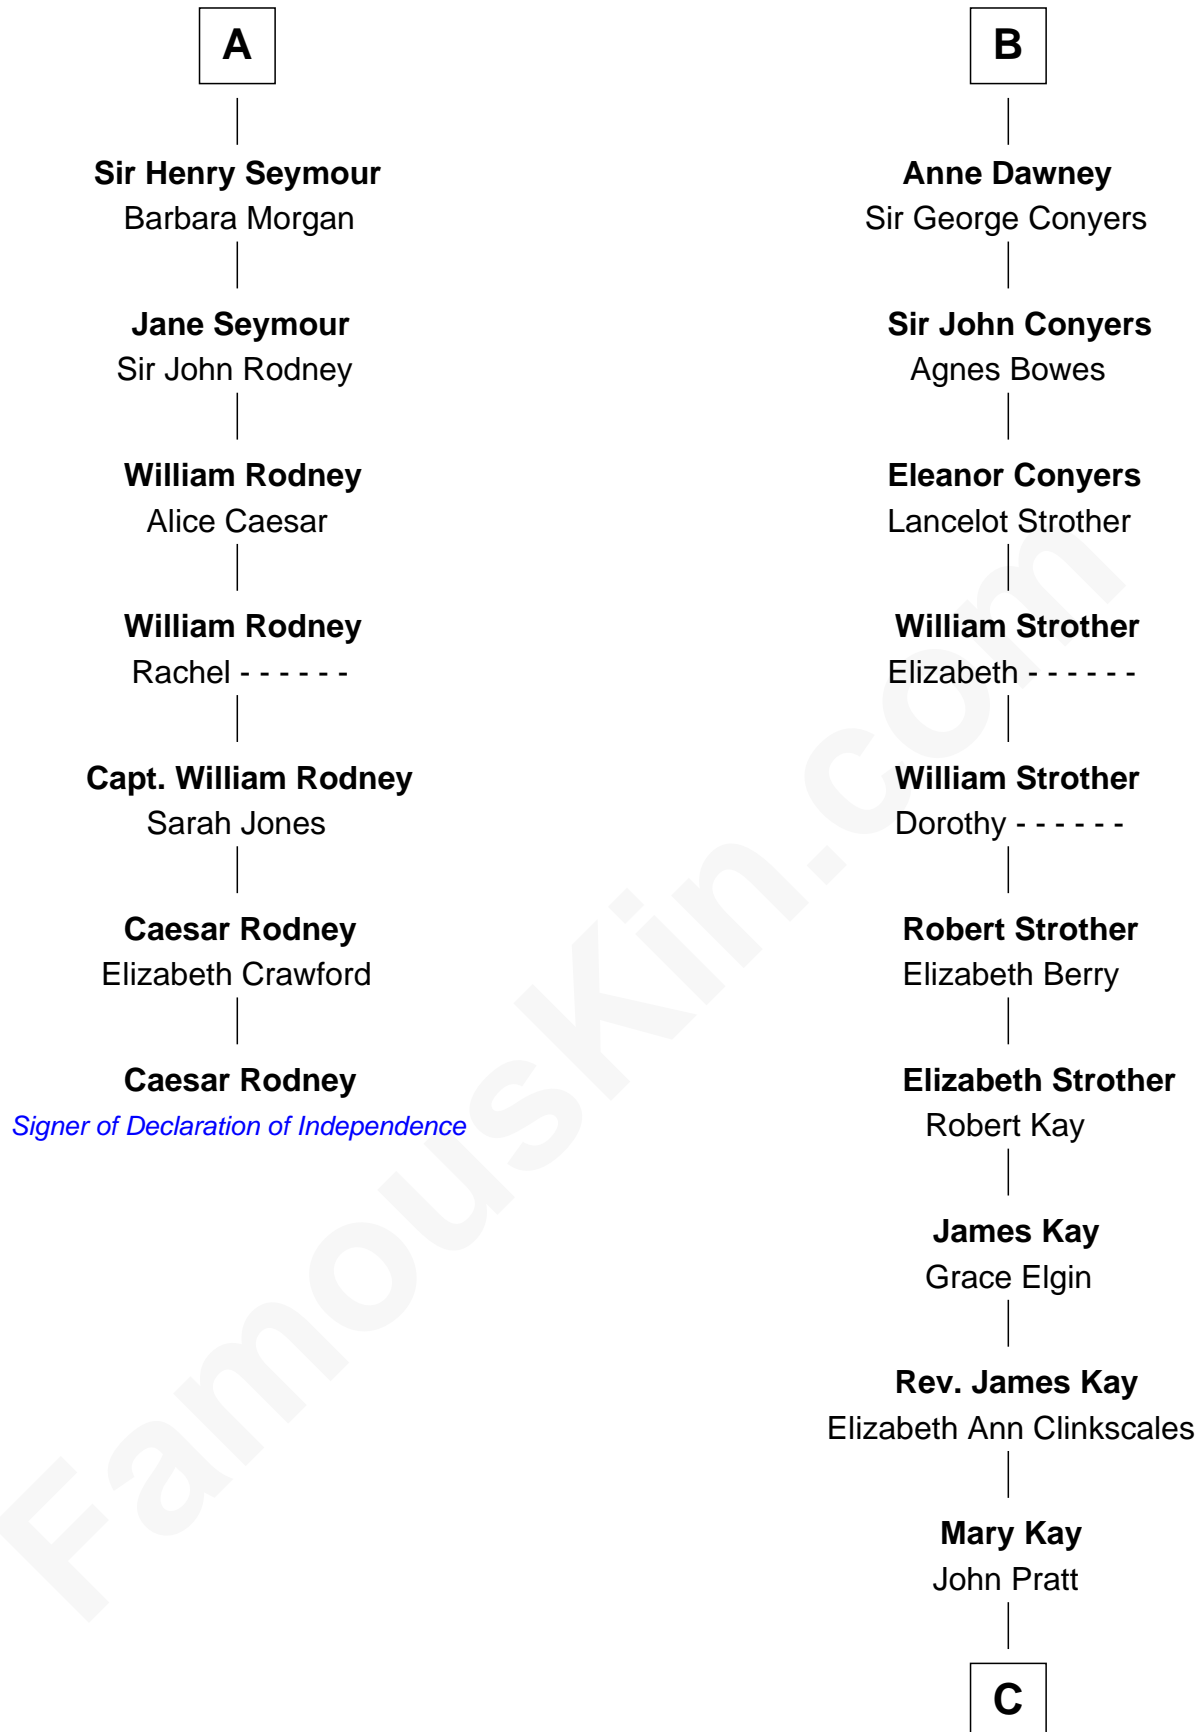

FamousKin.com

Relationship Chart of

Caesar Rodney

Signer of the Declaration of Independence

13th cousin 7 times removed of

Jimmy Carter
39th U.S. President

C

James E. Pratt

Sophonra C. Cowan

Nina Pratt

William Archibald Carter

Earl Carter

Lillian Gordy

Jimmy Carter

39th U.S. President

FamousKin.com