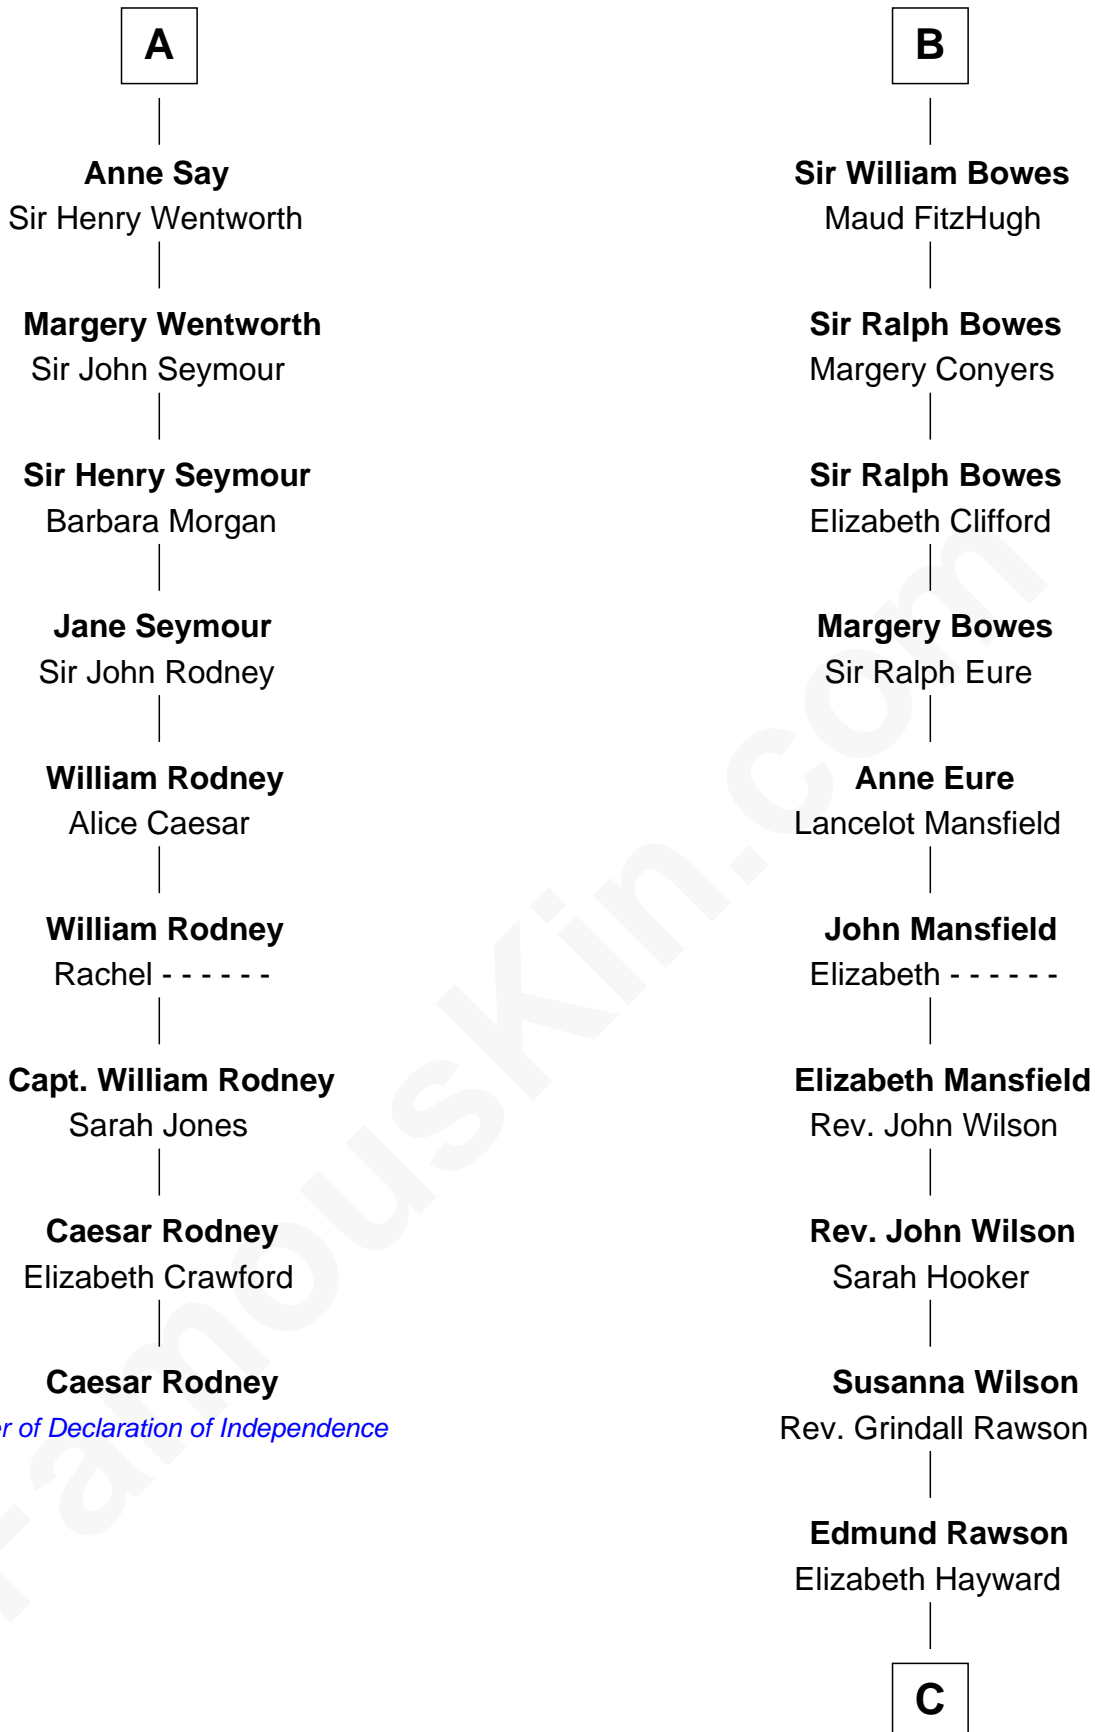

FamousKin.com

Relationship Chart of

Caesar Rodney

Signer of the Declaration of Independence

15th cousin 6 times removed of

William Howard Taft

27th U.S. President

Sir Humphrey de Bohun

Maud of Eu

C

Abner Rawson

Mary Allen

Rhoda Rawson

Aaron Taft

Peter Rawson Taft

Sylvia Howard

Alphonso Taft

Louisa Maria Torrey

William Howard Taft

27th U.S. President