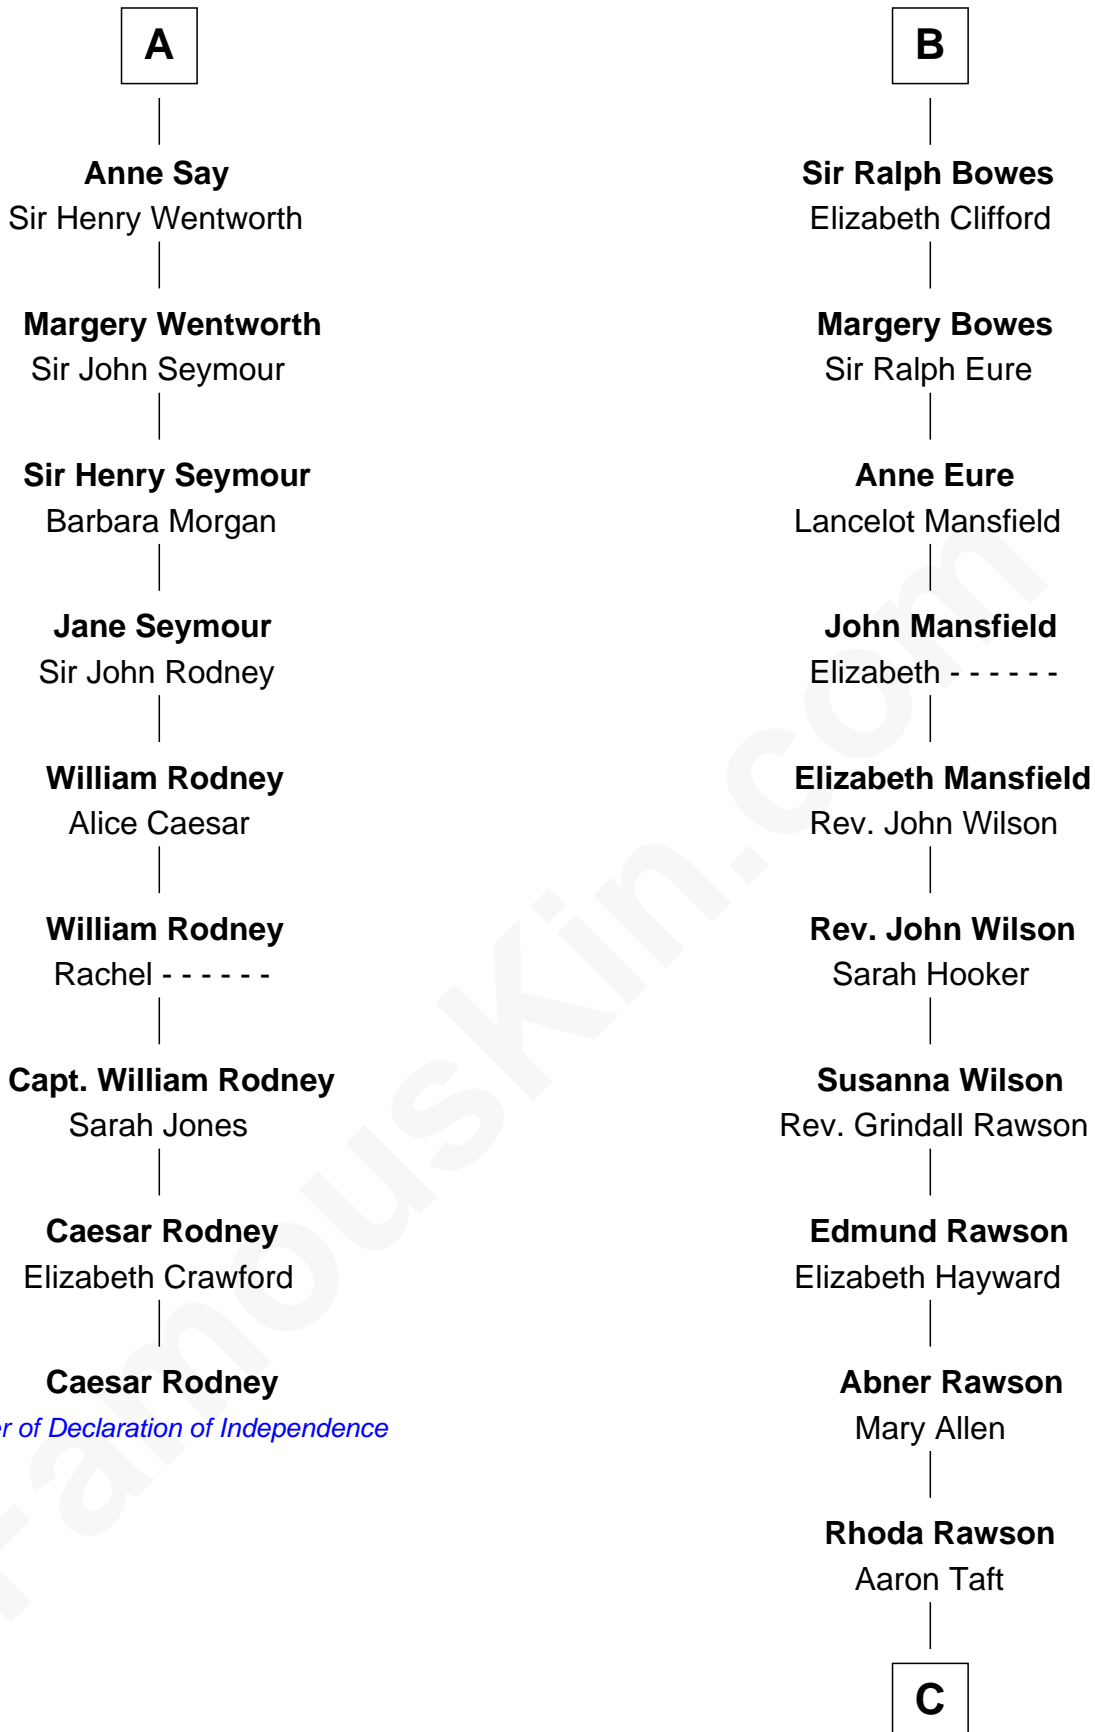

FamousKin.com

Relationship Chart of

Caesar Rodney

Signer of the Declaration of Independence

15th cousin 4 times removed of

William Howard Taft

27th U.S. President

William de Odingsells

Ela FitzWalter

Ida de Odingsells
Sir Roger de Herdeburgh

Ela Herdeburgh
Sir William de Boteler

Ankaret le Boteler
John le Strange

Eleanor le Strange
Sir Reynold de Grey

Ida Grey
John Cokayne

Elizabeth Cokayne
Sir Laurence Cheney

Elizabeth Cheney
Sir John Say

A

Margaret de Oddingseles

Sir John de Grey

Sir John Grey
Avice Marmion

Sir Robert Grey
Lora de St. Quintin

Elizabeth Grey
Henry FitzHugh

Sir William FitzHugh
Margery Willoughby

Maud FitzHugh
Sir William Bowes

Sir Ralph Bowes
Margery Conyers

B

C

Peter Rawson Taft
Sylvia Howard

Alphonso Taft
Louisa Maria Torrey

William Howard Taft
27th U.S. President

FamousKin.com