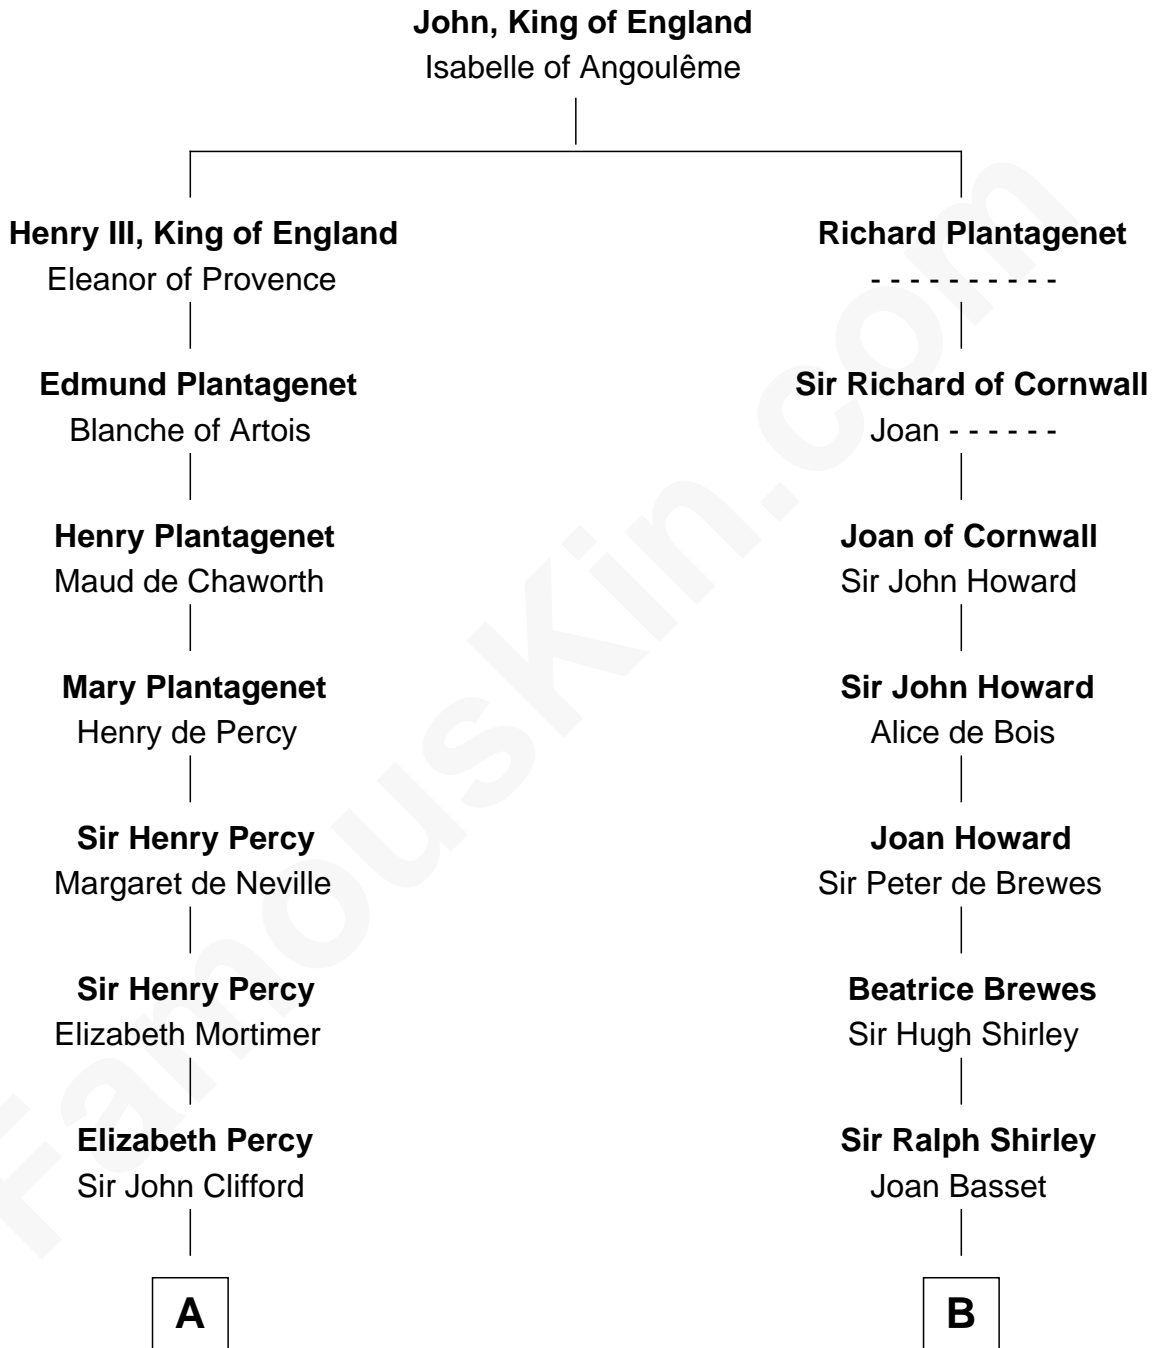

FamousKin.com

Relationship Chart of

Caesar Rodney

Signer of the Declaration of Independence

16th cousin 5 times removed of

Rutherford B. Hayes
19th U.S. President

C

Abigail Hale
Isaac Chandler

Abigail Chandler
Israel Smith

Chloe Smith
Rutherford Hayes

Rutherford Hayes
Sophia Birchard

Rutherford B. Hayes
19th U.S. President