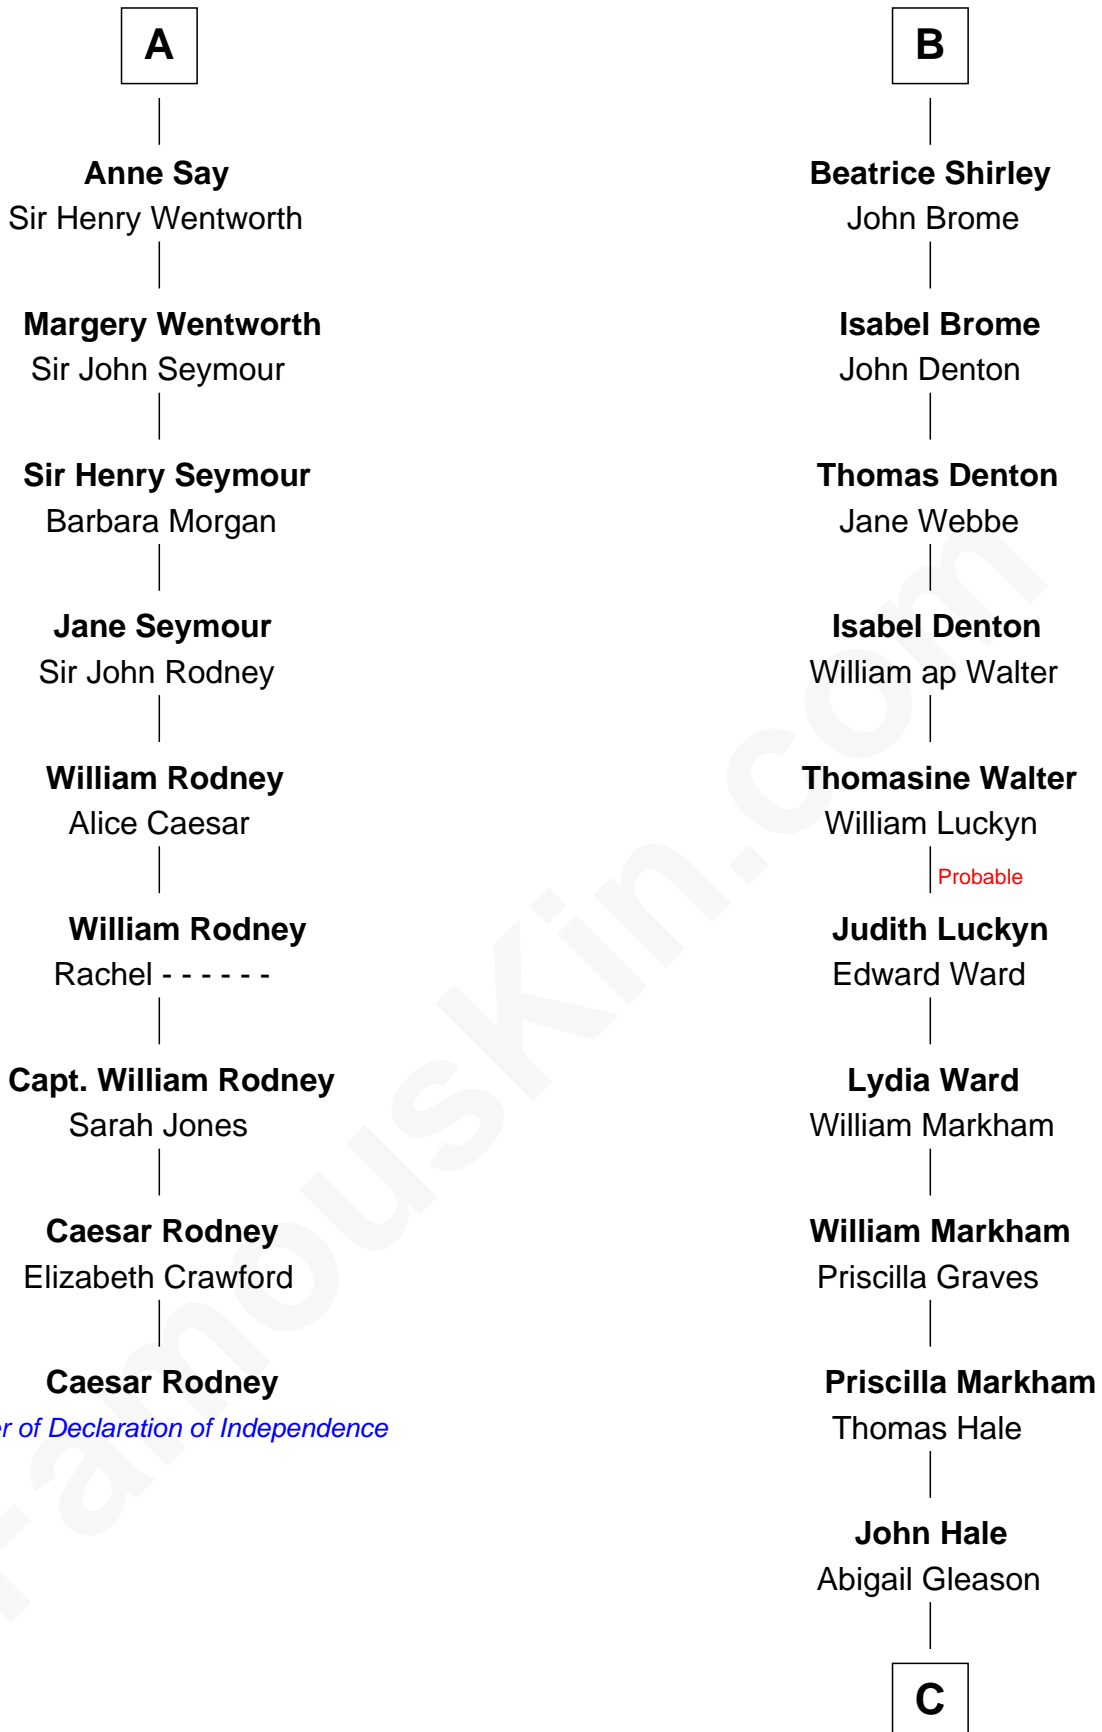

FamousKin.com

Relationship Chart of

Caesar Rodney

Signer of the Declaration of Independence

15th cousin 6 times removed of

Rutherford B. Hayes
19th U.S. President

C

Abigail Hale
Isaac Chandler

Abigail Chandler
Israel Smith

Chloe Smith
Rutherford Hayes

Rutherford Hayes
Sophia Birchard

Rutherford B. Hayes
19th U.S. President