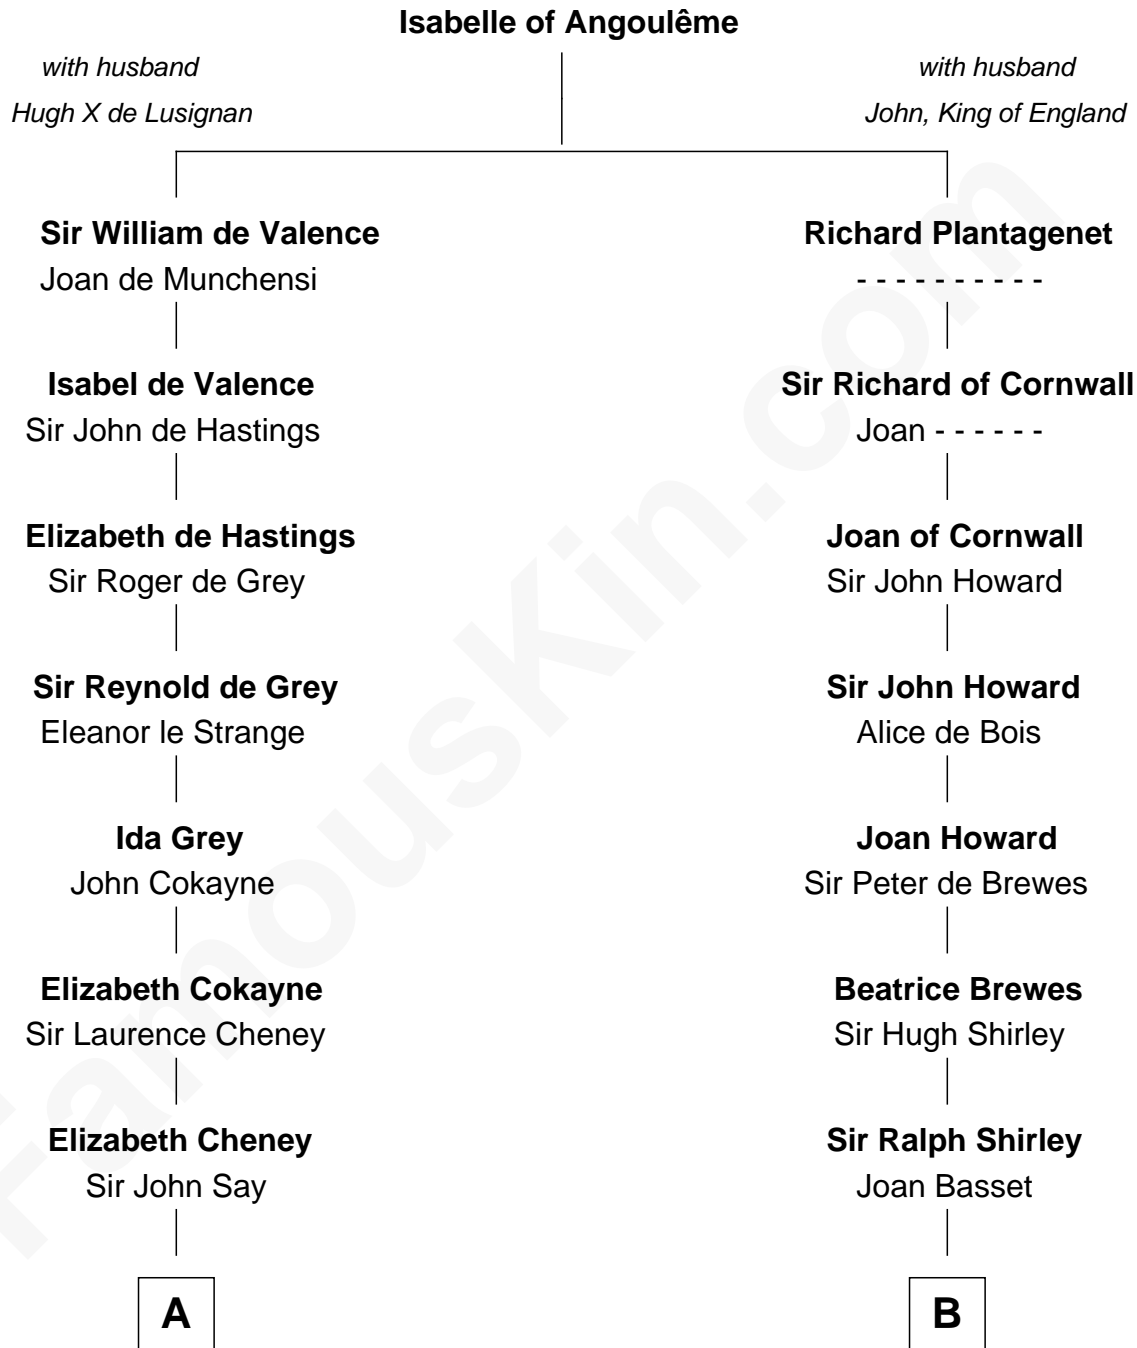

FamousKin.com

Relationship Chart of

Caesar Rodney

Signer of the Declaration of Independence

15th cousin 6 times removed of

Rutherford B. Hayes
19th U.S. President

C

Abigail Hale
Isaac Chandler

Abigail Chandler
Israel Smith

Chloe Smith
Rutherford Hayes

Rutherford Hayes
Sophia Birchard

Rutherford B. Hayes
19th U.S. President