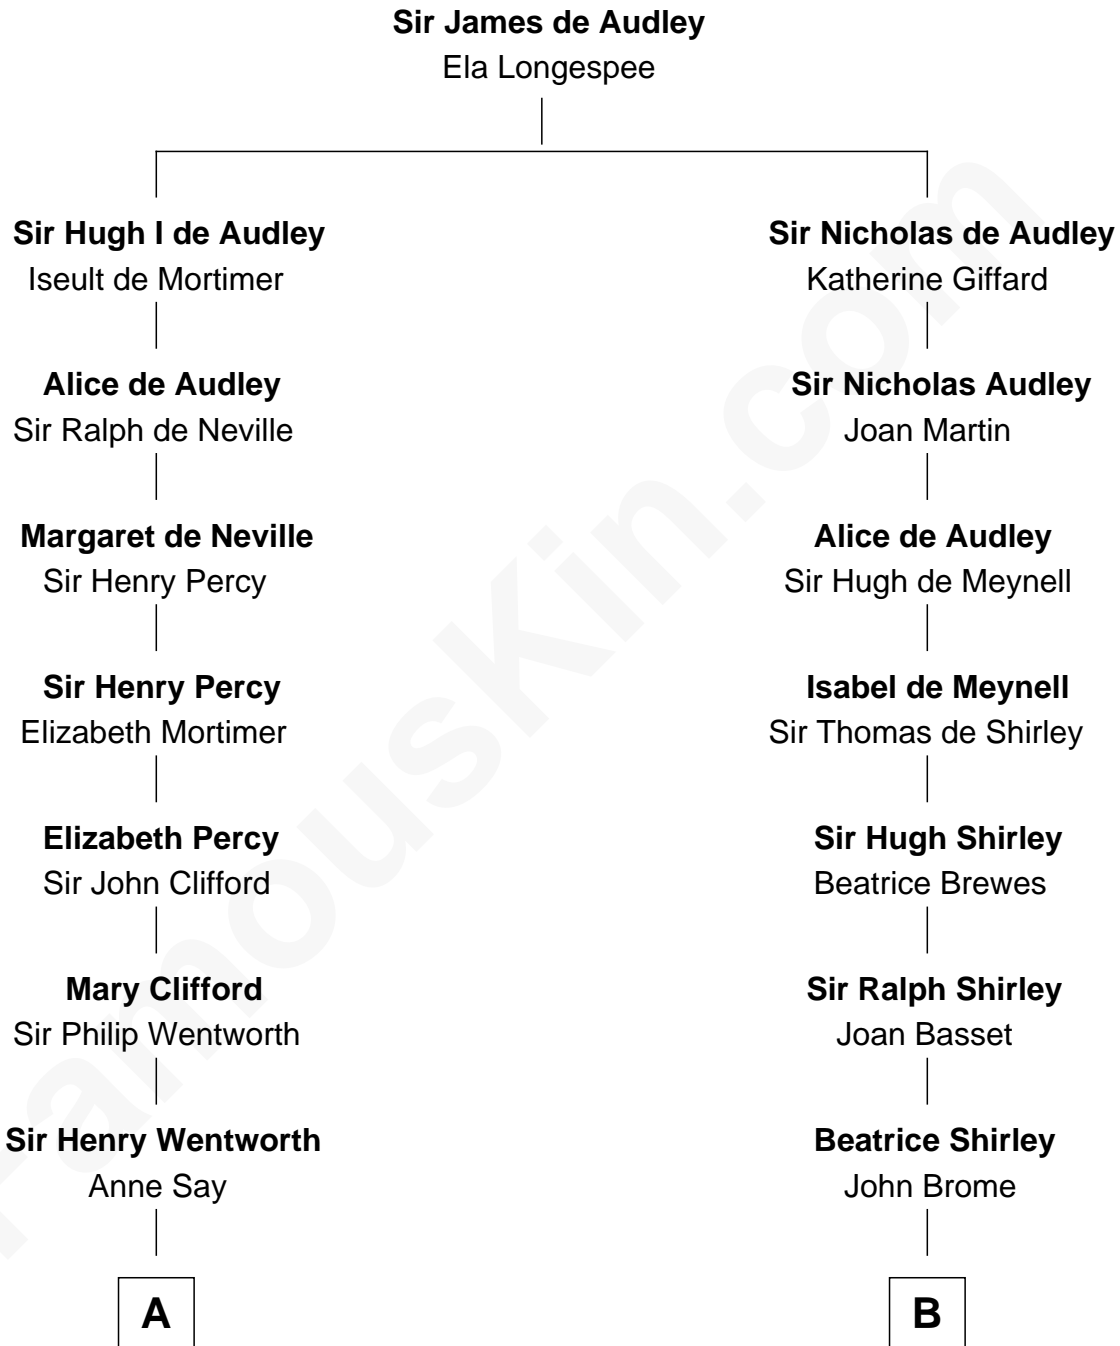

FamousKin.com

Relationship Chart of Caesar Rodney

Signer of the Declaration of Independence

14th cousin 6 times removed of

Rutherford B. Hayes
19th U.S. President

C

Abigail Chandler

Israel Smith

Chloe Smith

Rutherford Hayes

Rutherford Hayes

Sophia Birchard

Rutherford B. Hayes

19th U.S. President

FamousKin.com