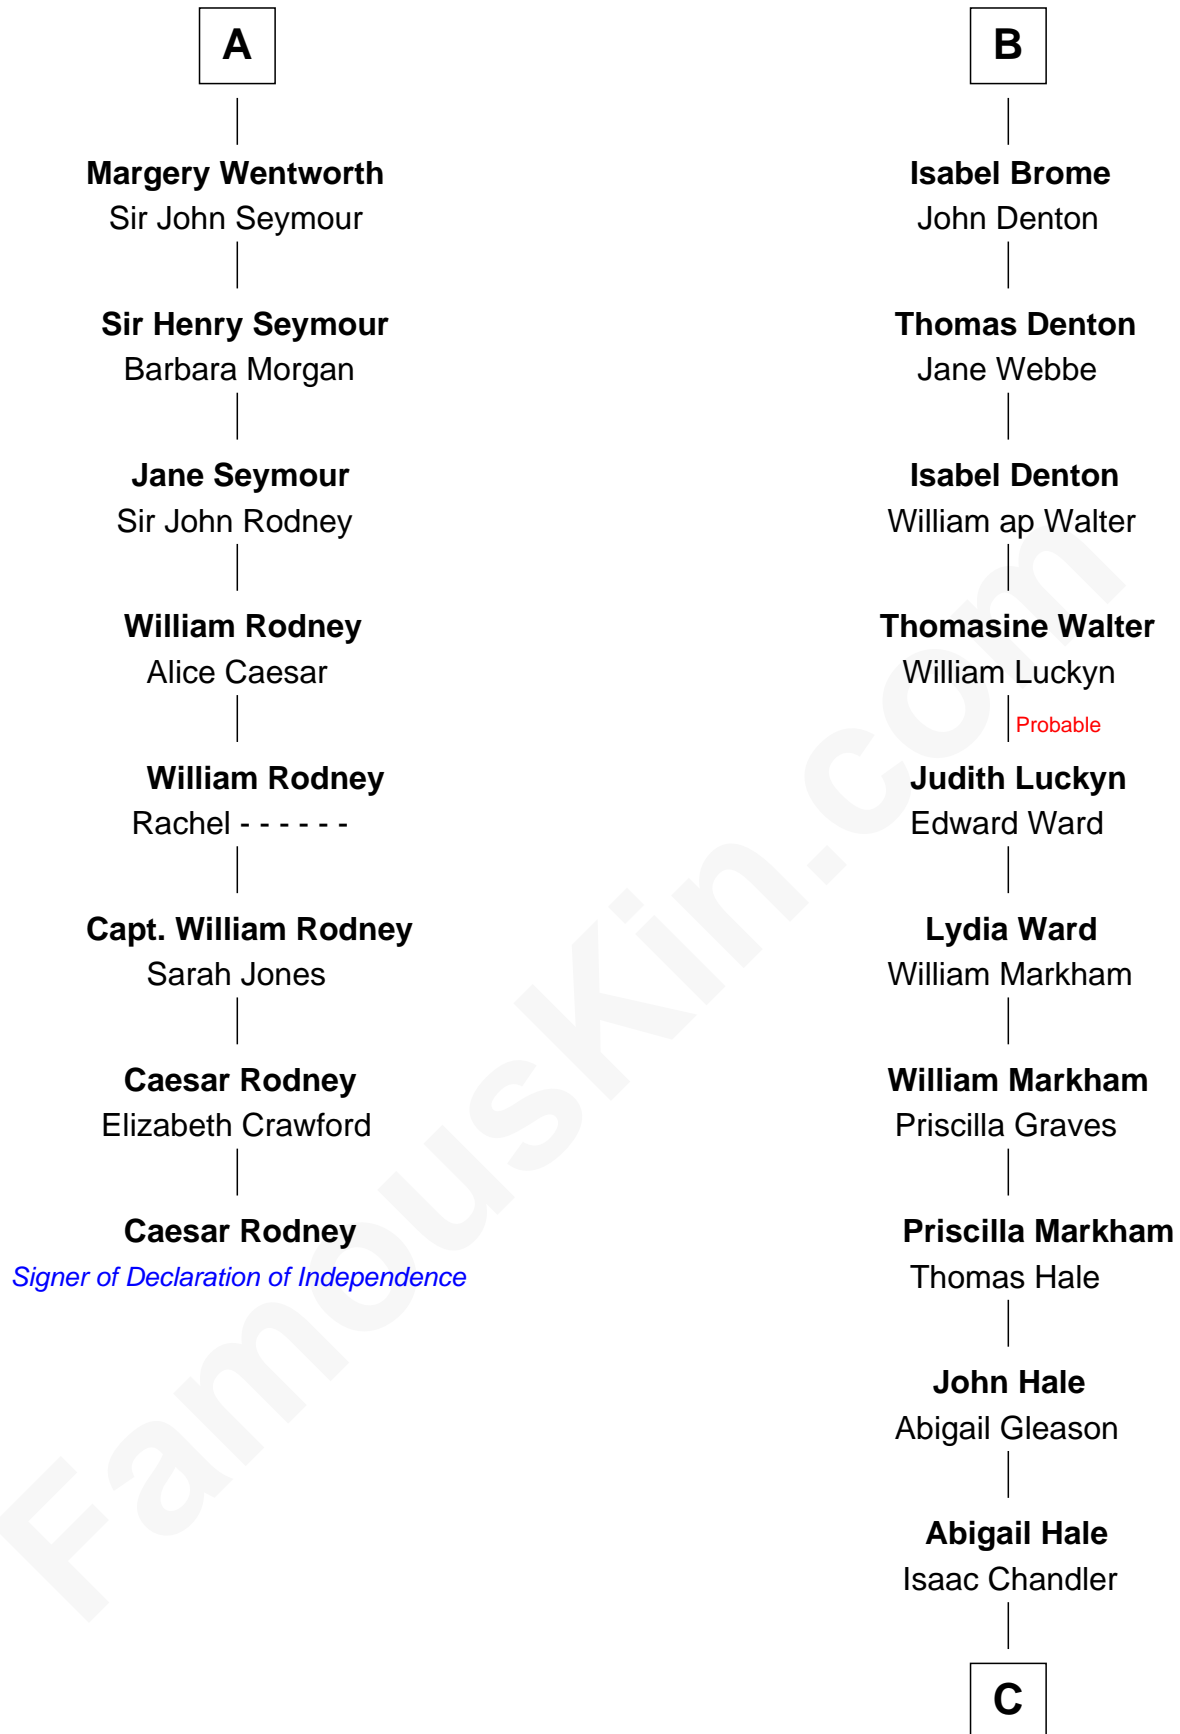

FamousKin.com

Relationship Chart of Caesar Rodney

Signer of the Declaration of Independence

14th cousin 6 times removed of

Rutherford B. Hayes
19th U.S. President

C

Abigail Chandler

Israel Smith

Chloe Smith

Rutherford Hayes

Rutherford Hayes

Sophia Birchard

Rutherford B. Hayes

19th U.S. President

FamousKin.com