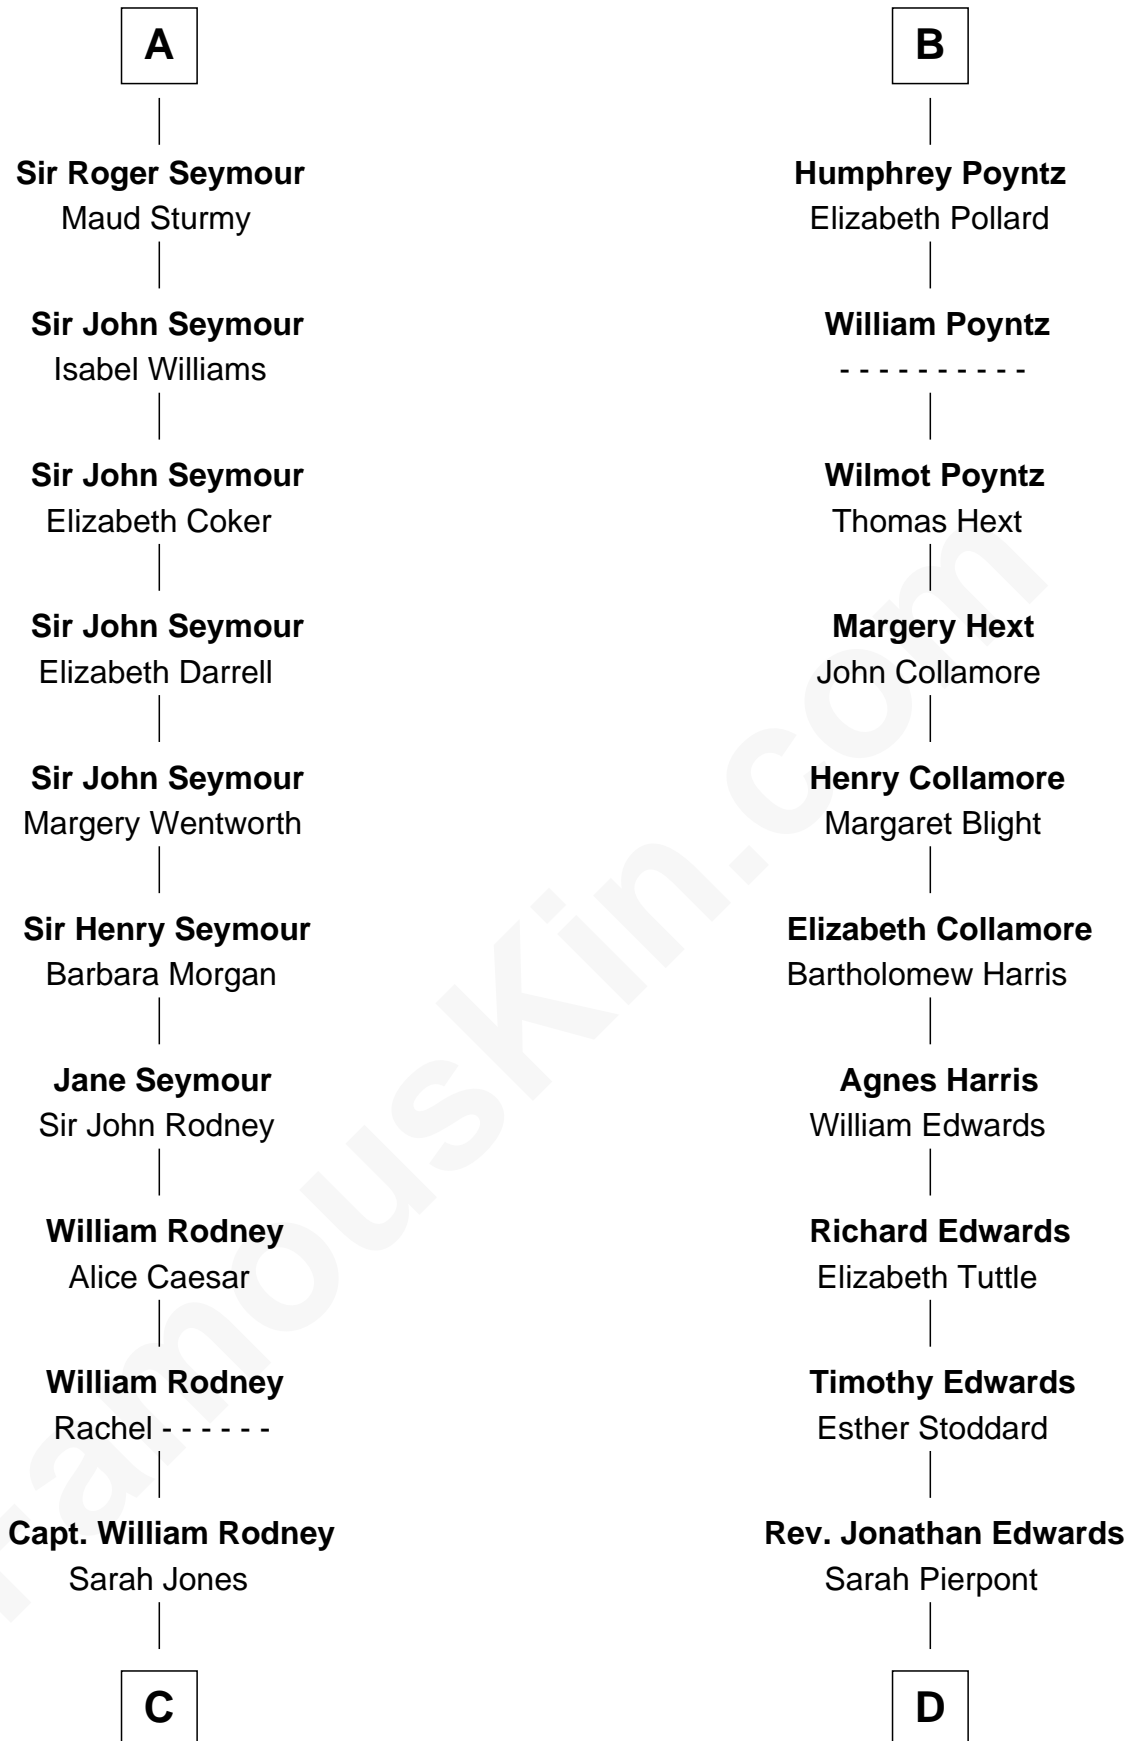

## Relationship Chart of

### Caesar Rodney

*Signer of the Declaration of Independence*

18th cousin of

### Aaron Burr

*Killed Alexander Hamilton*

**William Malet**

**C**

**Caesar Rodney**  
Elizabeth Crawford

**Caesar Rodney**

*Signer of Declaration of Independence*

**D**