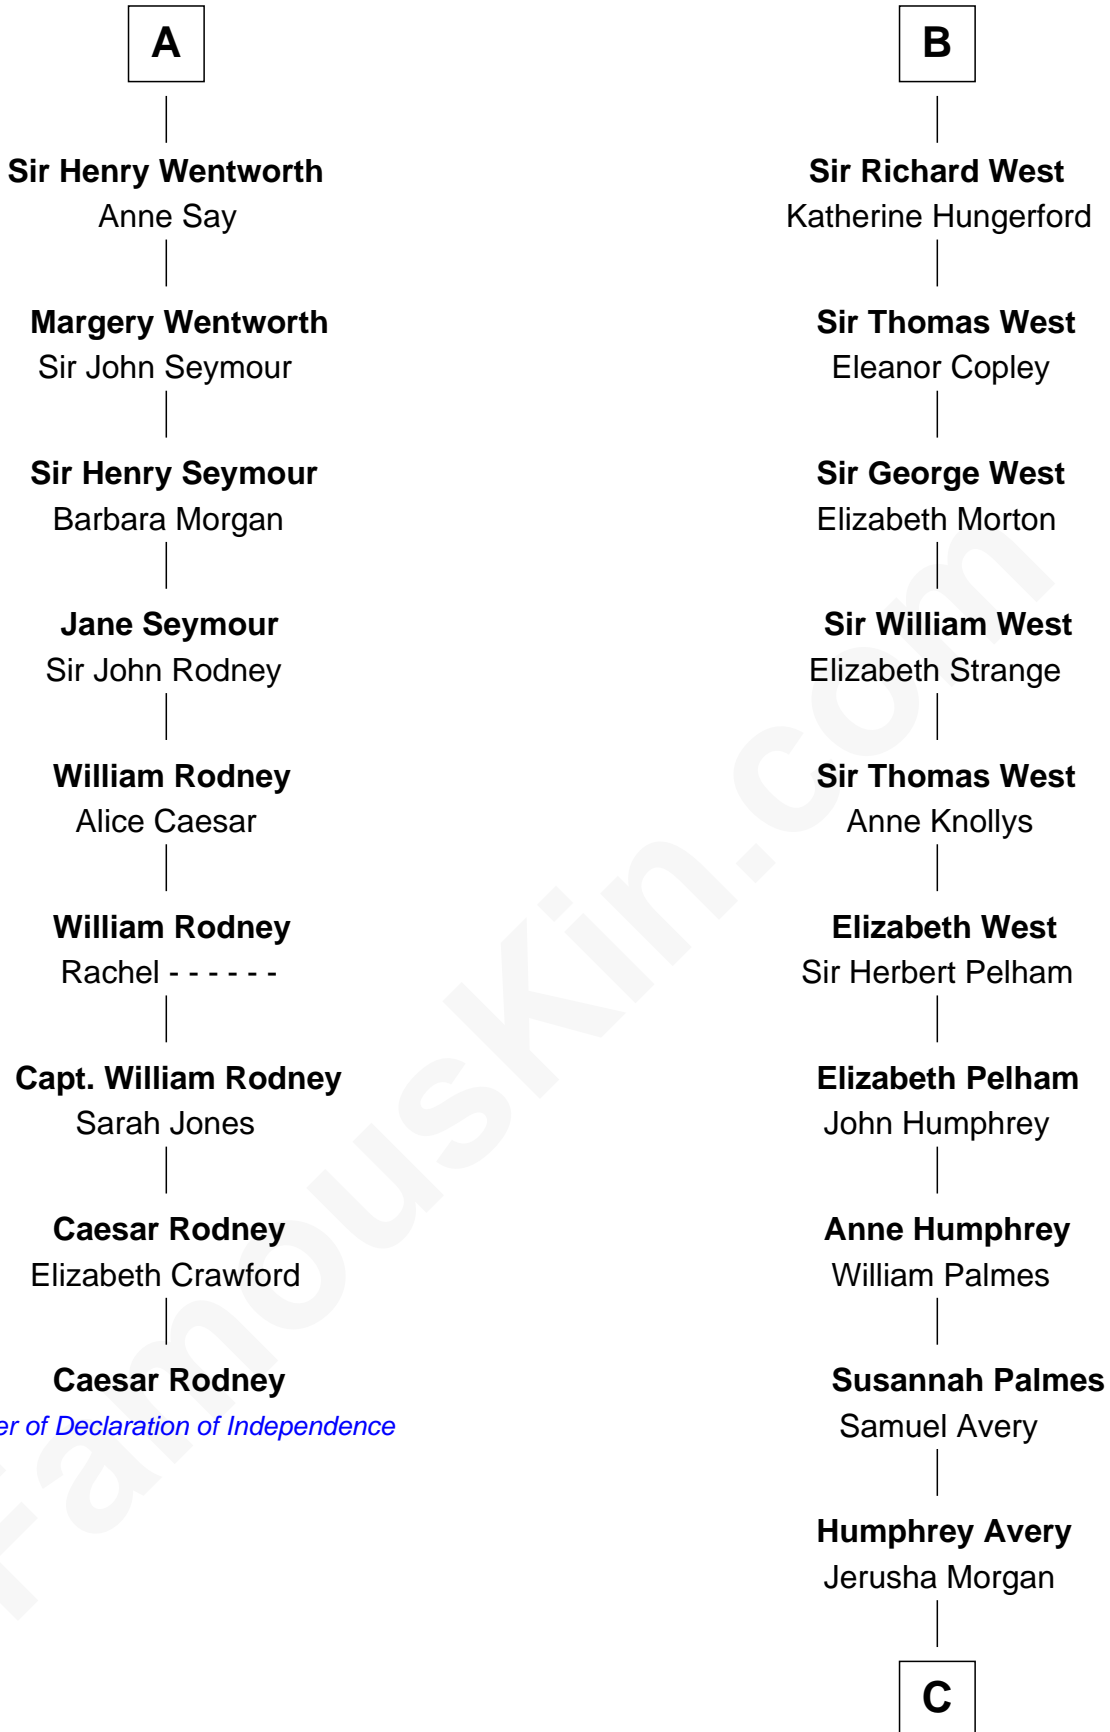

### Caesar Rodney

*Signer of the Declaration of Independence*

15th cousin 6 times removed of

### John D. Rockefeller

*Founder of the Standard Oil Company*

**Alan la Zouche**

Ellen de Quincy

**C**

|  
**Solomon Avery**  
Hannah Punderson

|  
**Miles Avery**  
Malinda Pixley

|  
**Lucy Avery**  
Godfrey Lewis Rockefeller

|  
**William Avery Rockefeller**  
Eliza Davison

|  
**John D. Rockefeller**  
*Founder of the Standard Oil Company*