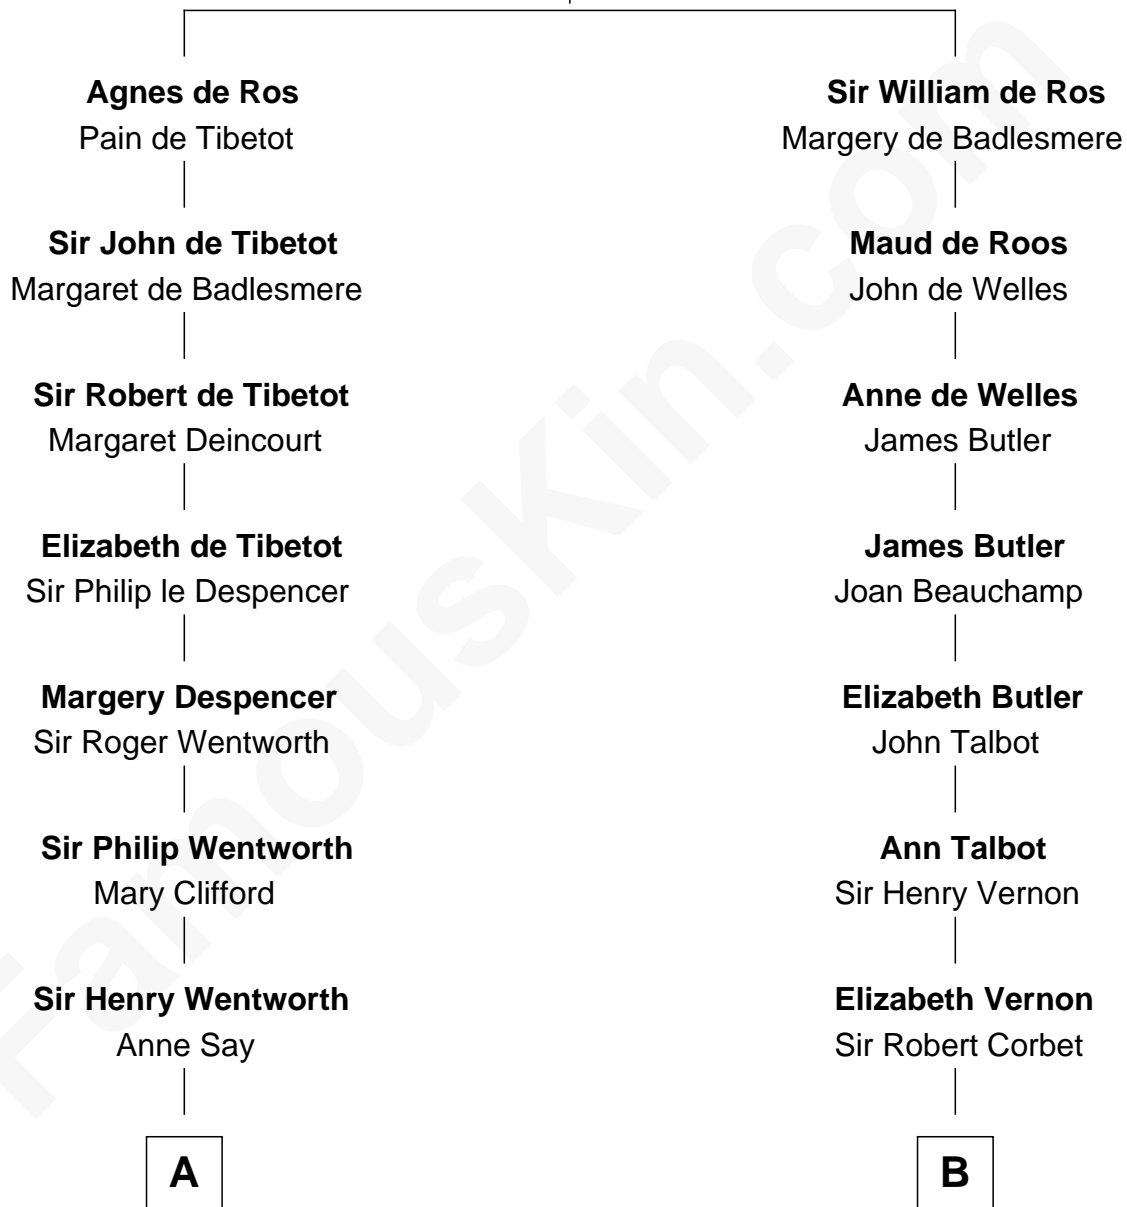

## Relationship Chart of

### Caesar Rodney

*Signer of the Declaration of Independence*

**14th cousin 5 times removed of**

### John D. Rockefeller

*Founder of the Standard Oil Company*

**William de Ros**  
Maude de Vaux

**C**

—  
**Lucy Avery**

Godfrey Lewis Rockefeller

—  
**William Avery Rockefeller**

Eliza Davison