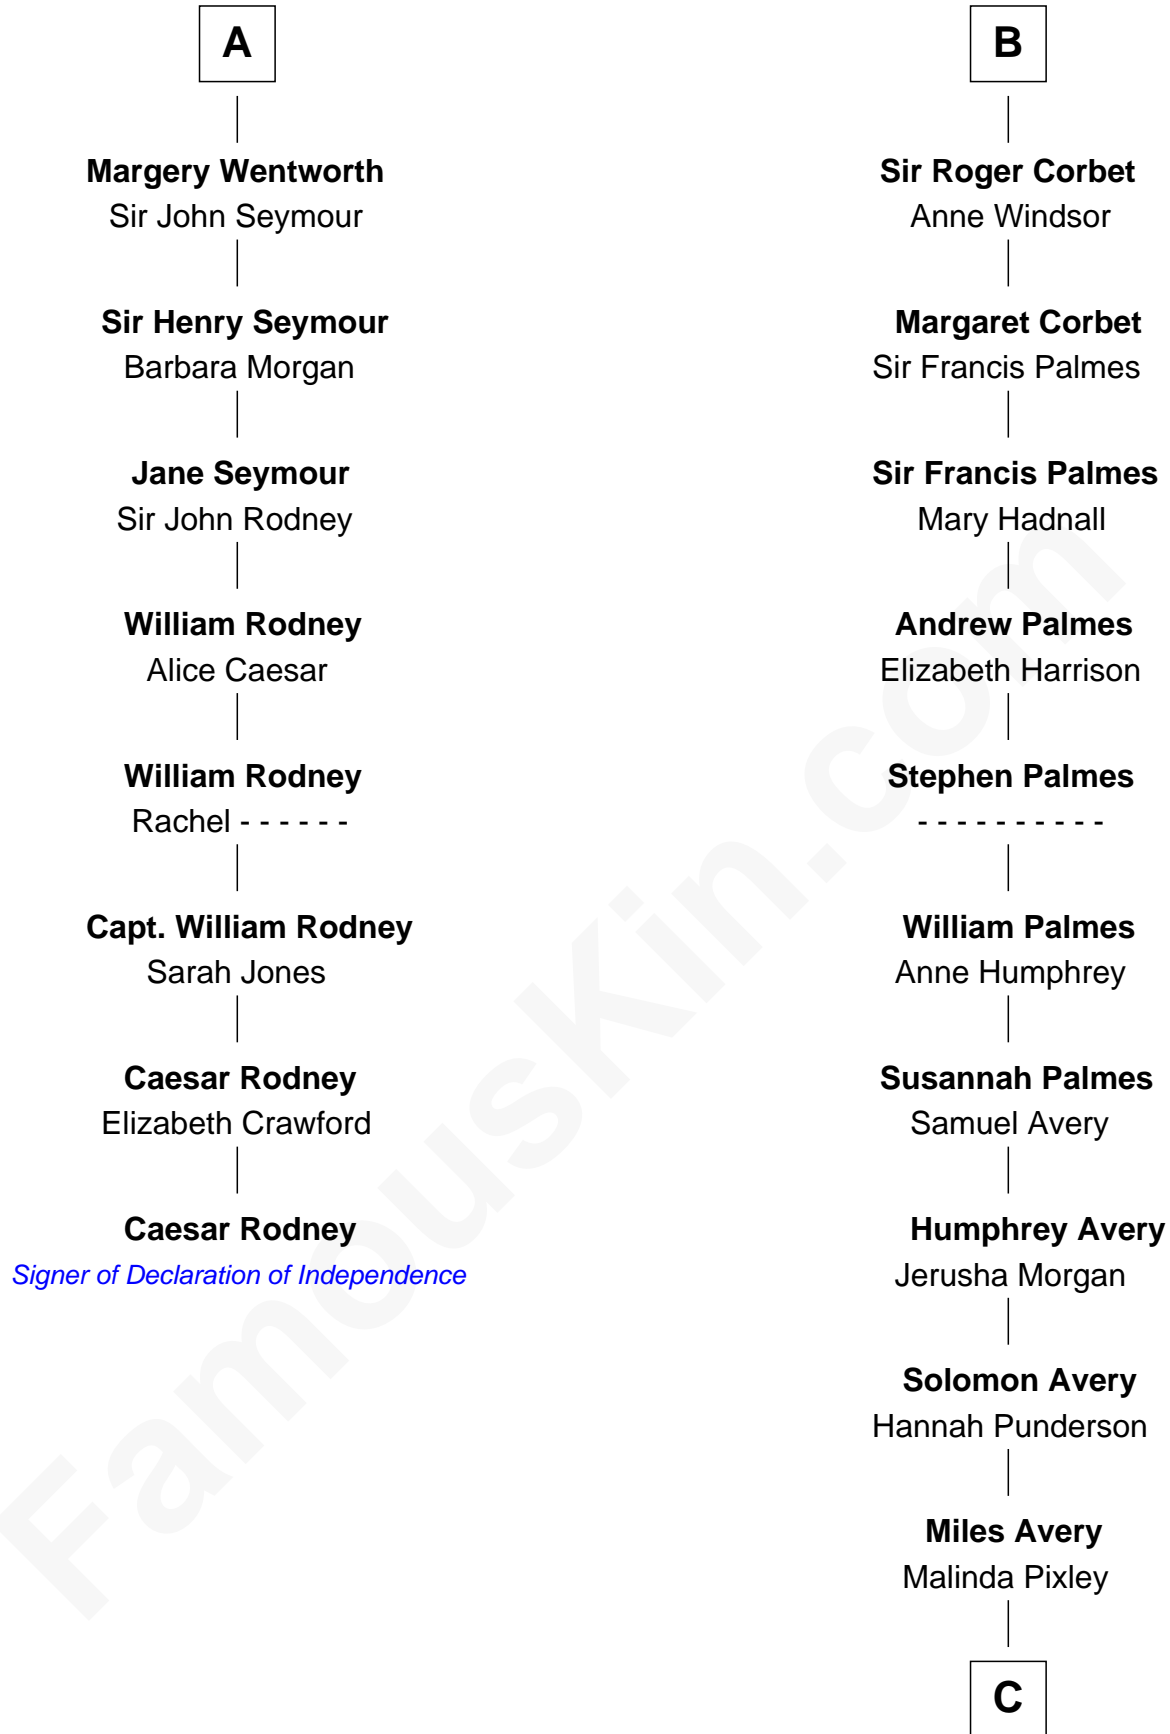

## Relationship Chart of

### Caesar Rodney

*Signer of the Declaration of Independence*

**14th cousin 5 times removed of**

### John D. Rockefeller

*Founder of the Standard Oil Company*

**William de Ros**  
Maude de Vaux

**C**

—  
**Lucy Avery**

Godfrey Lewis Rockefeller

—  
**William Avery Rockefeller**

Eliza Davison