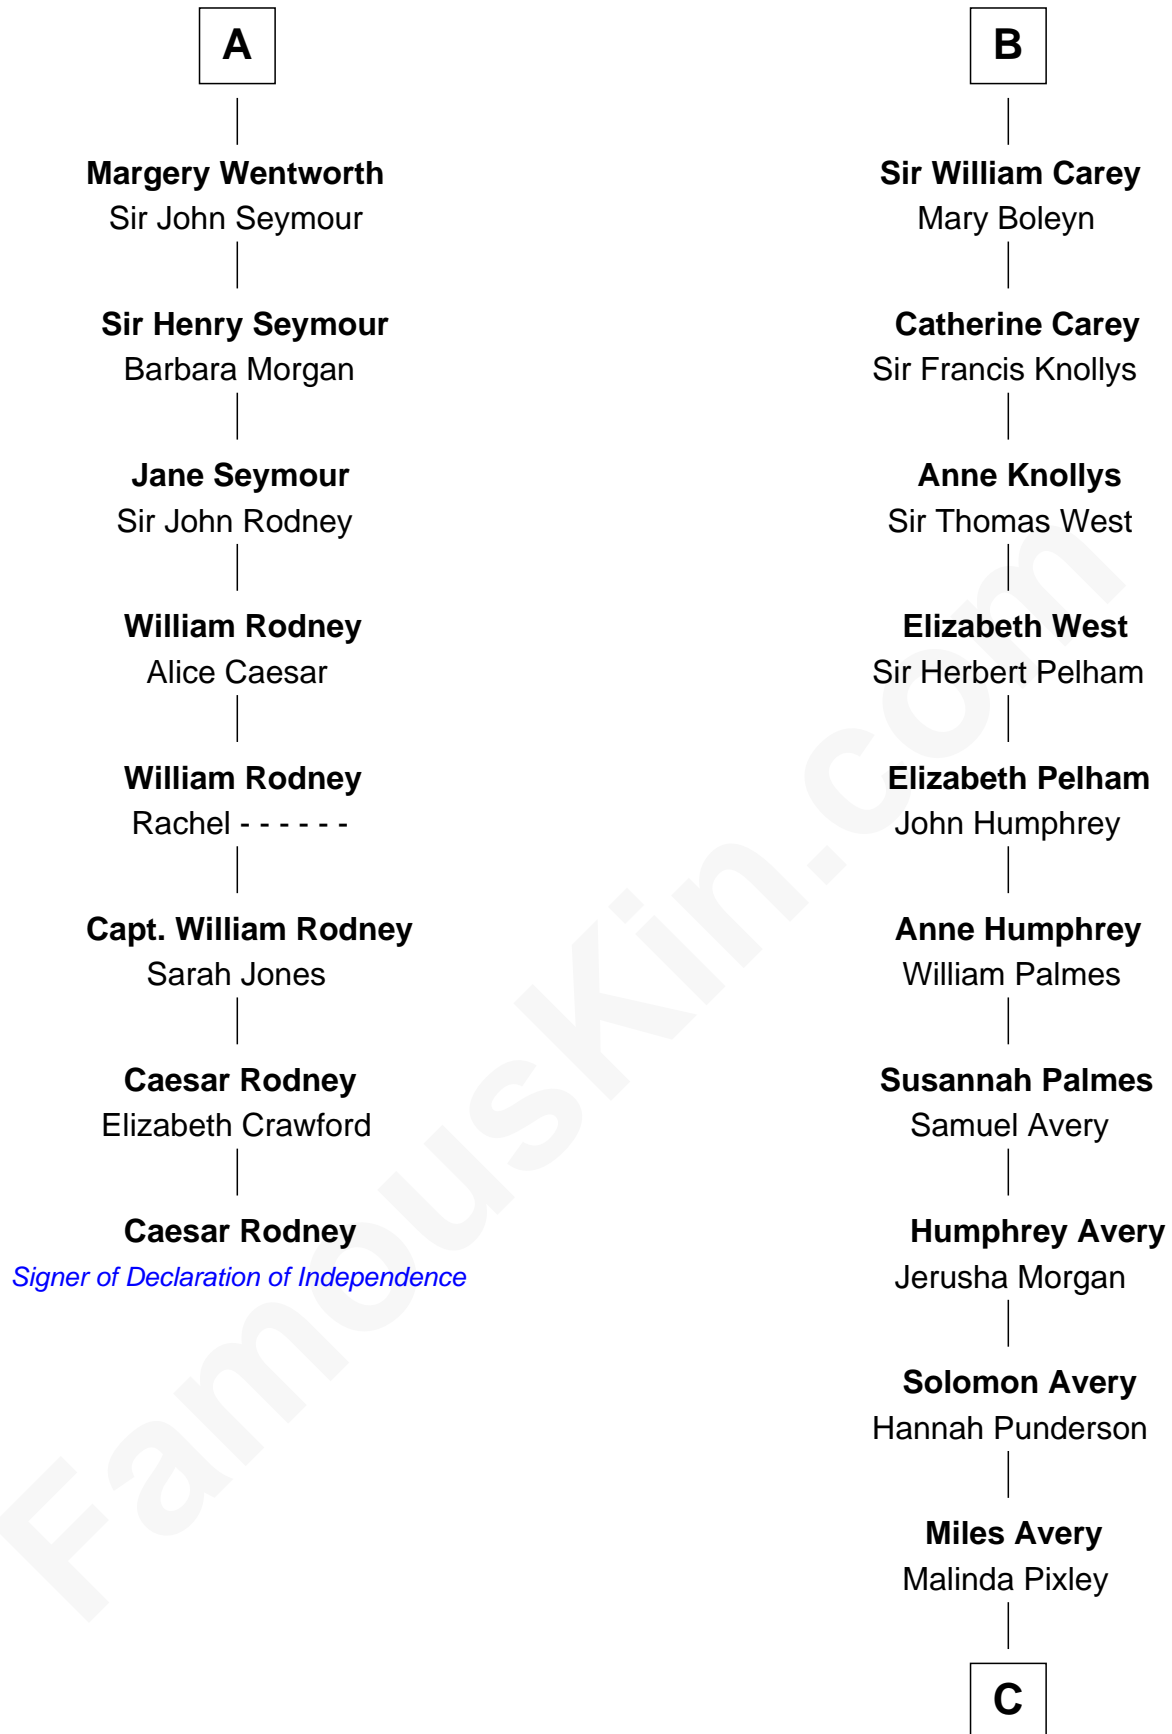

FamousKin.com

Relationship Chart of

Caesar Rodney

Signer of the Declaration of Independence

14th cousin 5 times removed of

John D. Rockefeller

Founder of the Standard Oil Company

Roger de Mortimer

Joan de Geneville

Sir Edmund Mortimer
Elizabeth de Badlesmere

Sir Roger de Mortimer
Philippa de Montagu

Edmund Mortimer
Philippa Plantagenet

Elizabeth Mortimer
Sir Henry Percy

Elizabeth Percy
Sir John Clifford

Mary Clifford
Sir Philip Wentworth

Sir Henry Wentworth
Anne Say

A

Margaret de Mortimer
Thomas de Berkeley

Maurice de Berkeley
Elizabeth le Despencer

Thomas de Berkeley
Margaret de Lisle

Elizabeth de Berkeley
Richard de Beauchamp

Eleanor Beauchamp
Edmund Beaufort

Eleanor Beaufort
Sir Robert Spencer

Margaret Spencer
Sir Thomas Carey

B

C

—
Lucy Avery

Godfrey Lewis Rockefeller

—
William Avery Rockefeller