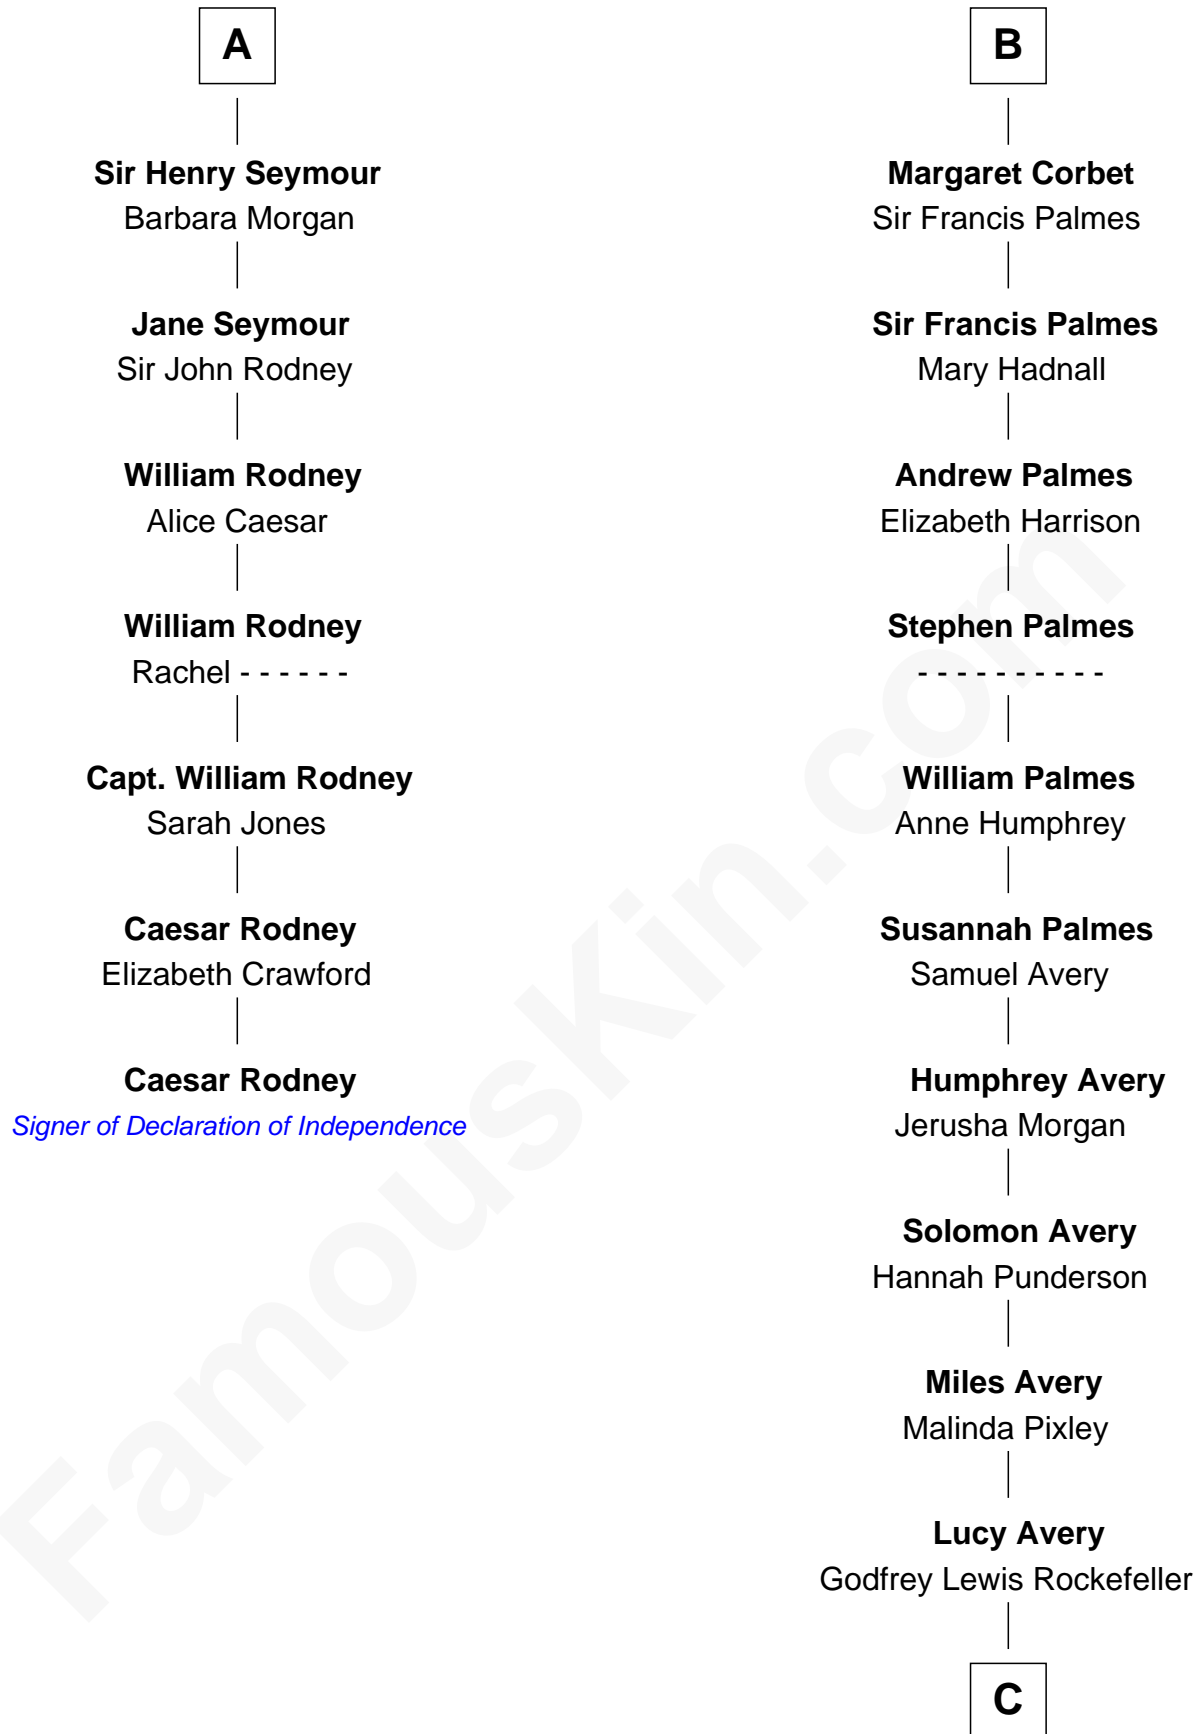

## Relationship Chart of

### Caesar Rodney

*Signer of the Declaration of Independence*

13th cousin 5 times removed of

### John D. Rockefeller

*Founder of the Standard Oil Company*

**C**

|  
**William Avery Rockefeller**

Eliza Davison

|  
**John D. Rockefeller**

*Founder of the Standard Oil Company*

FamousKin.com