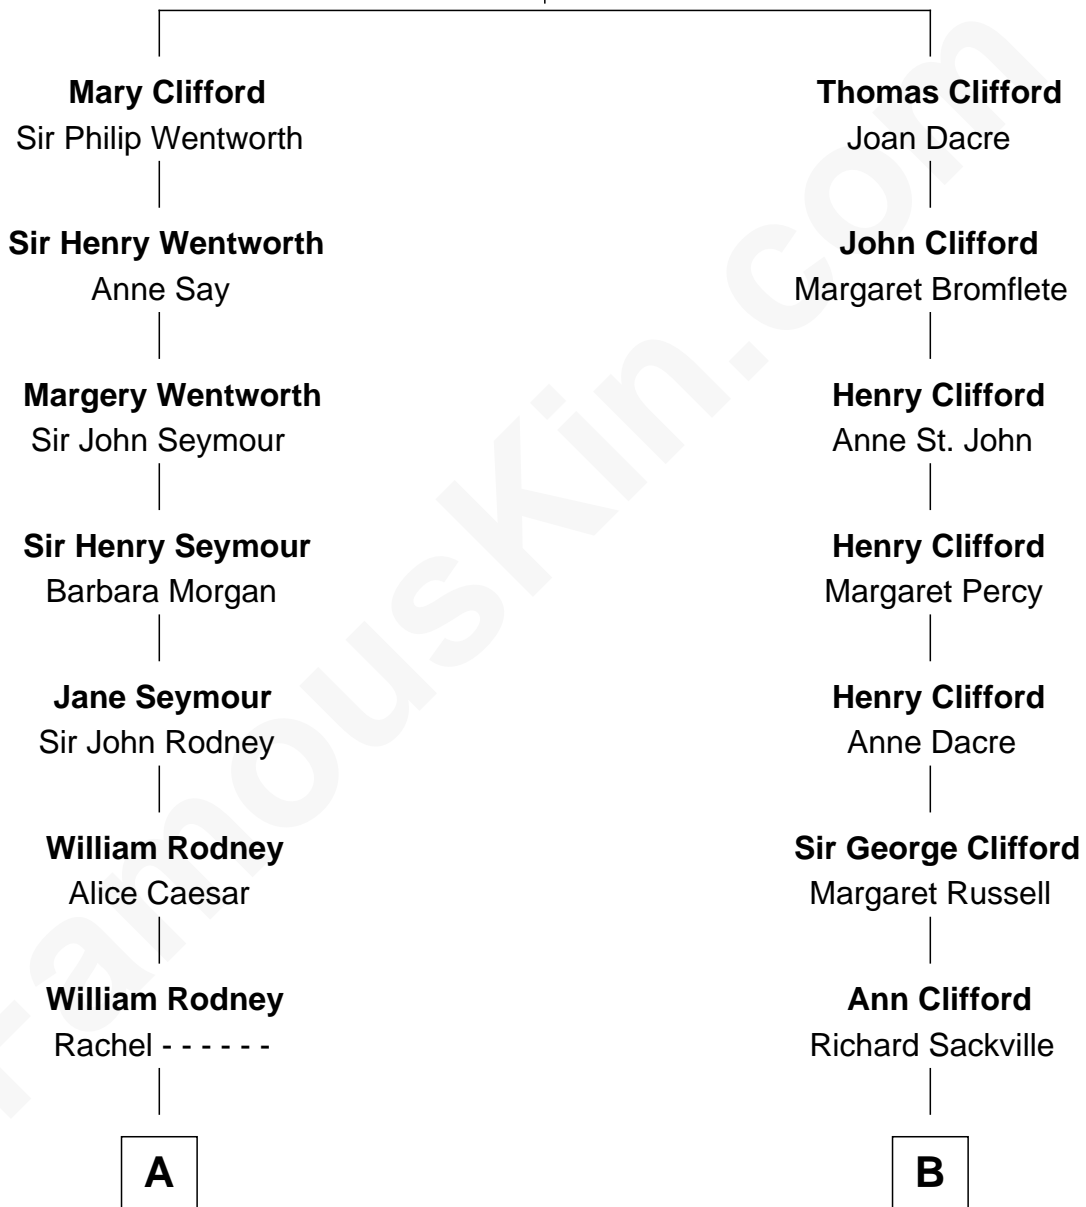

FamousKin.com

Relationship Chart of

Caesar Rodney

Signer of the Declaration of Independence

9th cousin 8 times removed of

Camilla Parker Bowles

Queen Consort of the United Kingdom

Sir John Clifford

Elizabeth Percy

Camilla Parker Bowles photo by [Agência Brasil](#) [\(CC BY 3.0 BRAZIL\)](#)