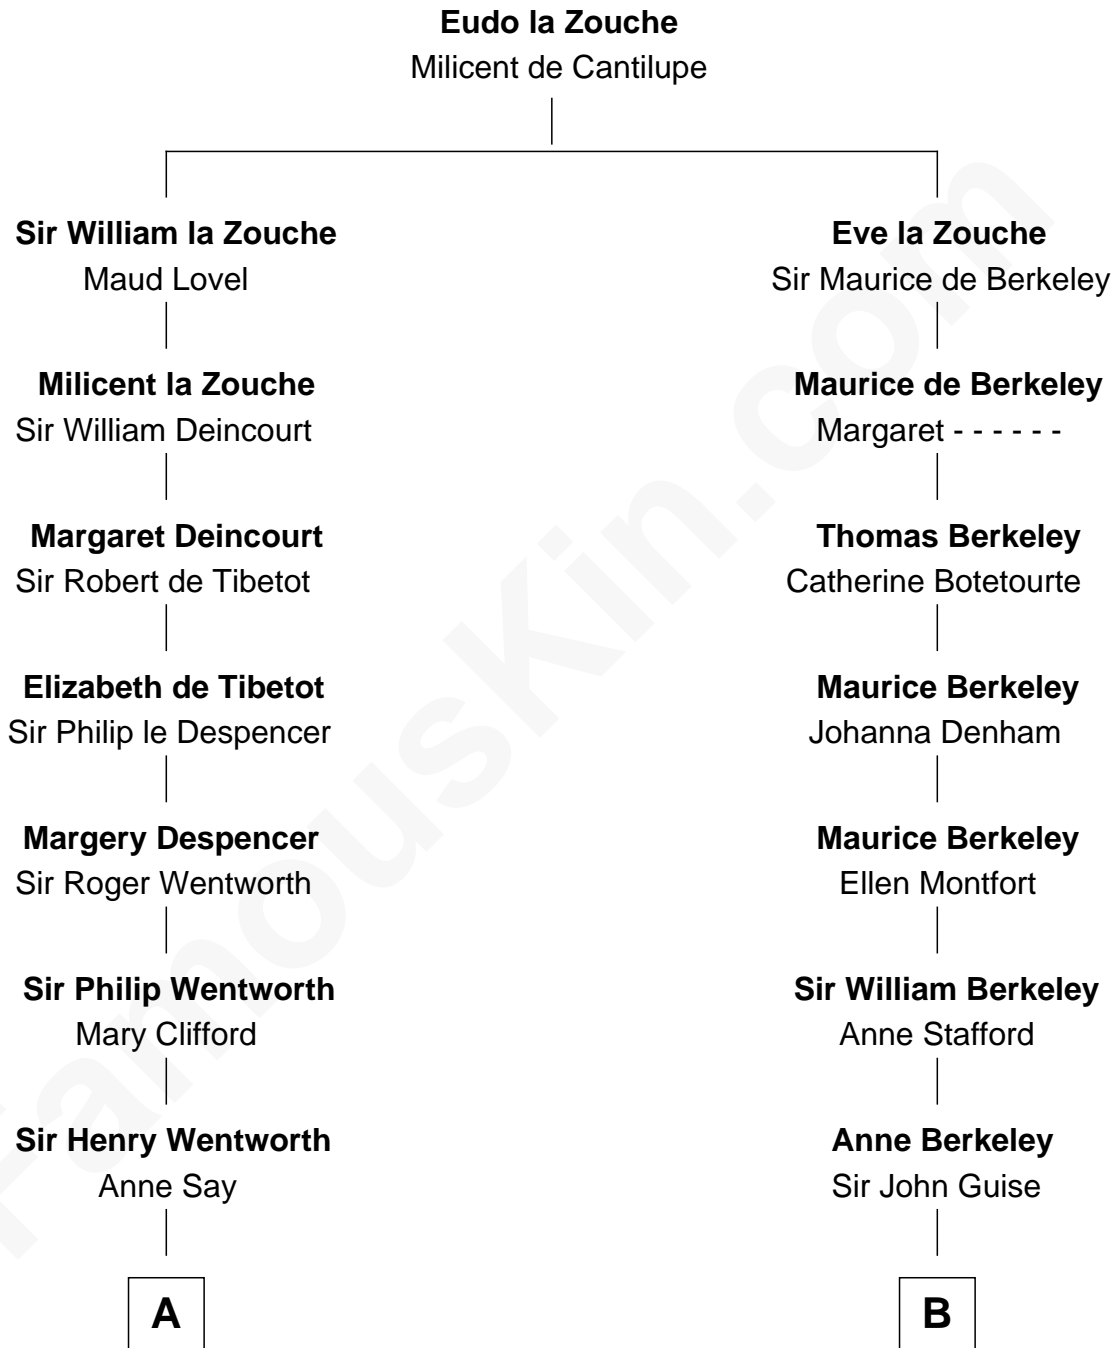

FamousKin.com

Relationship Chart of

Caesar Rodney

Signer of the Declaration of Independence

14th cousin 7 times removed of

Raquel Welch
Movie Actress

C

Hannah Kent Robinson

Elbridge Gerry Hall

Justin Smith Hall

Sarah Mehitable Stanford

Emery Stanford Hall

Clara Louise Adams

Josephine Sarah Hall

Armando Carlos Tejada

Raquel Welch

aka Raquel Welch