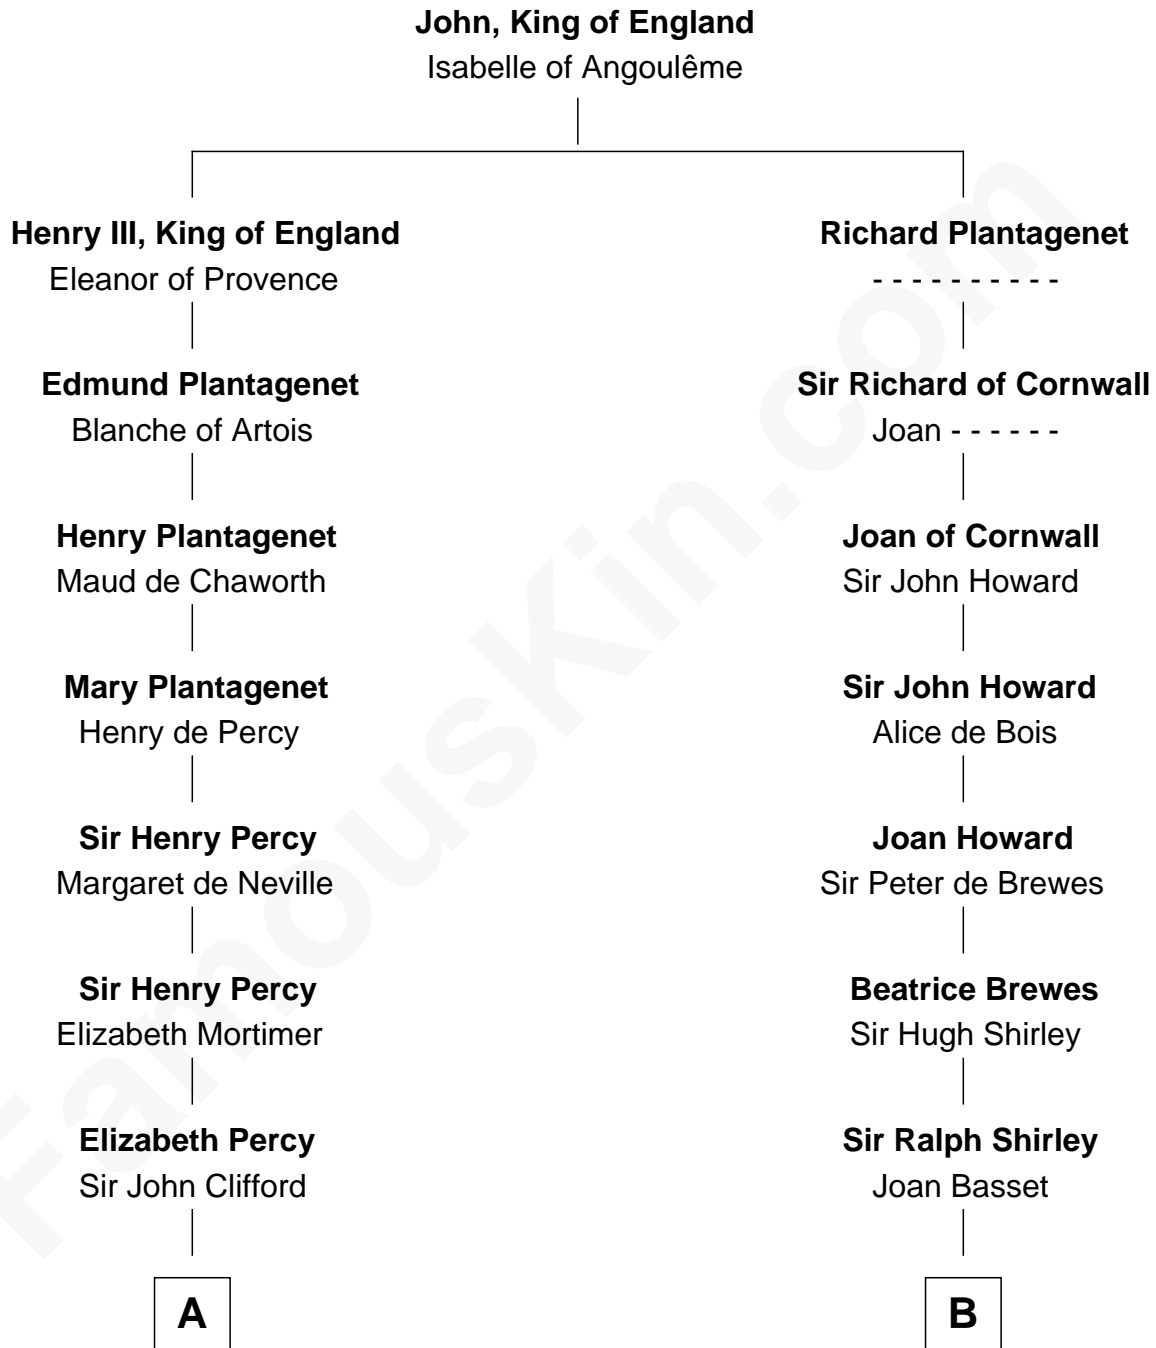

FamousKin.com

Relationship Chart of

Caesar Rodney

Signer of the Declaration of Independence

16th cousin 5 times removed of

Helen (Herron) Taft

First Lady of President William H. Taft

C

Joanna Wilcockson

David Welles

Charity Welles

Rev. Isaac Clinton

Maria Clinton

Ela Collins

Harriet Anne Collins

John Williamson Herron

Helen (Herron) Taft

First Lady of William H. Taft