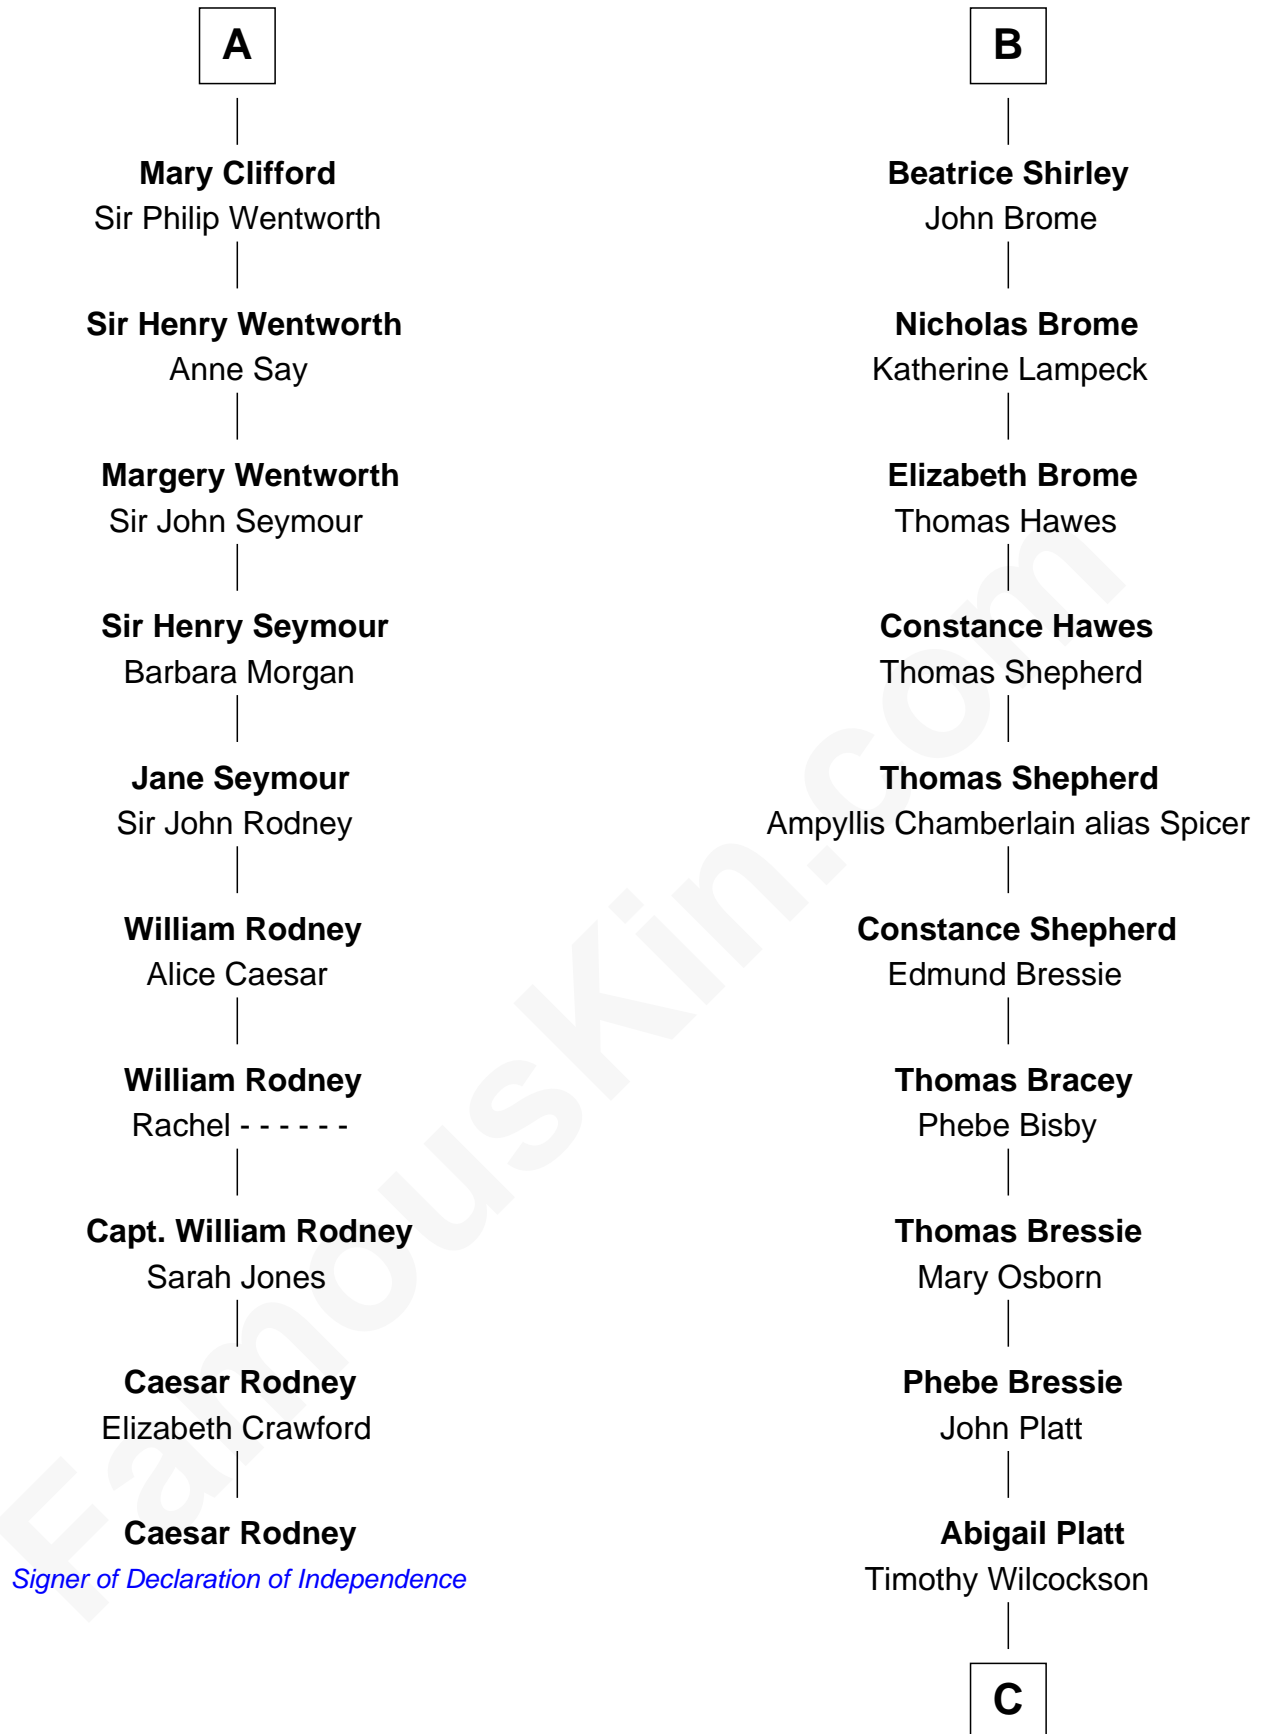

FamousKin.com

Relationship Chart of

Caesar Rodney

Signer of the Declaration of Independence

16th cousin 5 times removed of

Helen (Herron) Taft

First Lady of President William H. Taft

C