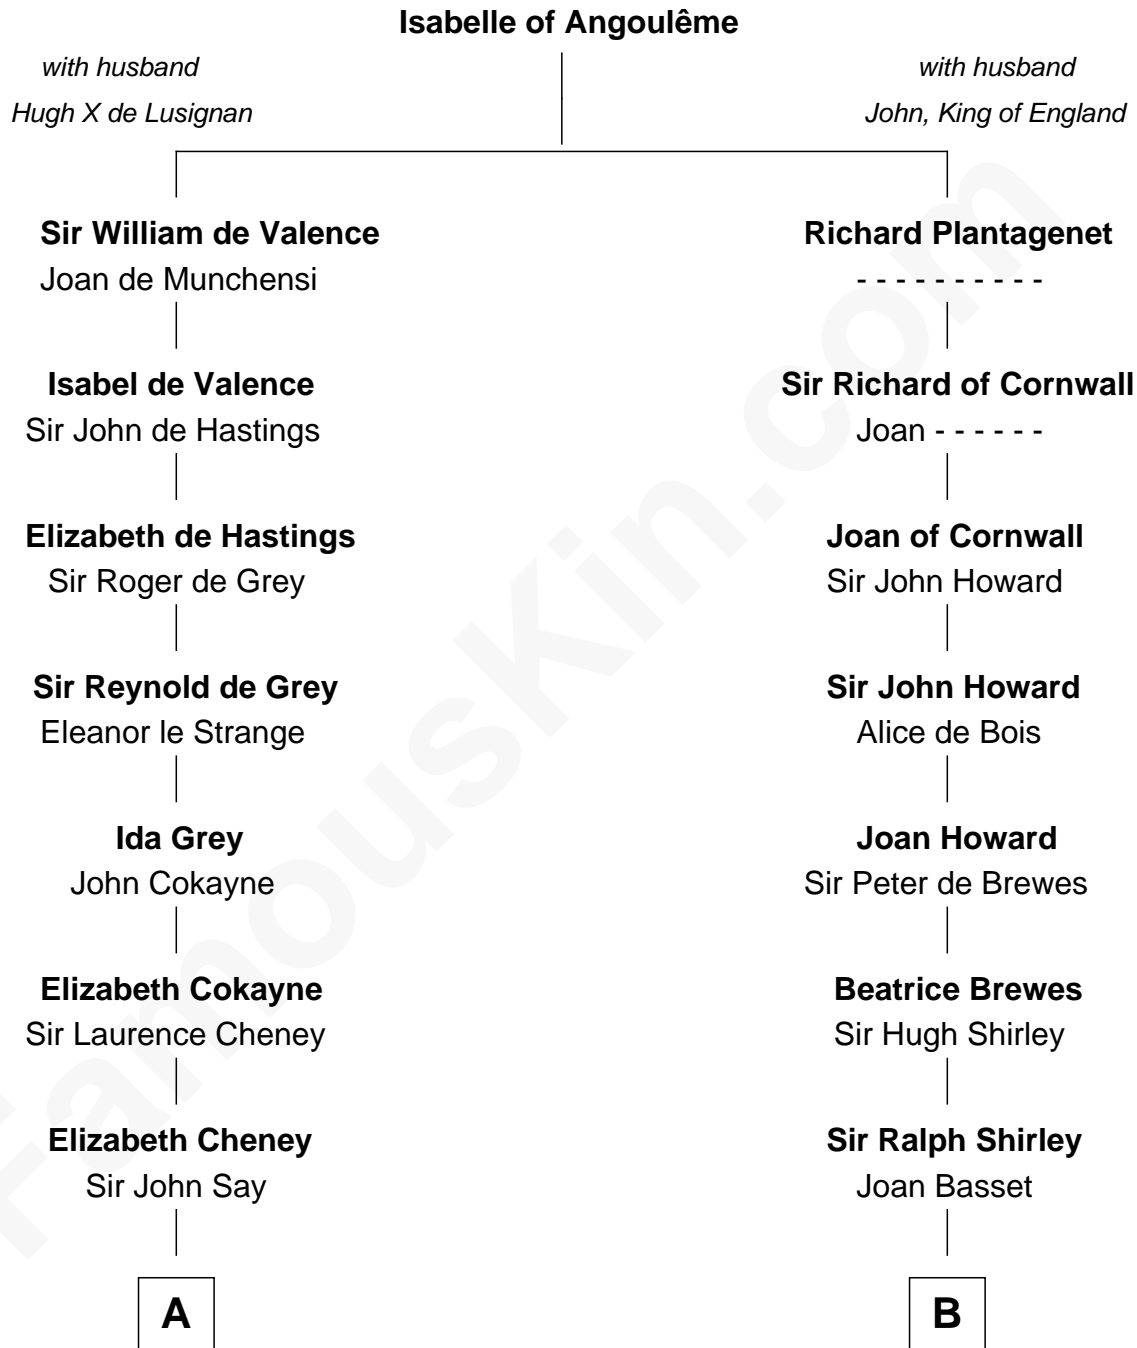

FamousKin.com

Relationship Chart of

Caesar Rodney

Signer of the Declaration of Independence

15th cousin 6 times removed of

Helen (Herron) Taft

First Lady of President William H. Taft

C

Helen (Herron) Taft

First Lady of William H. Taft

FamousKin.com