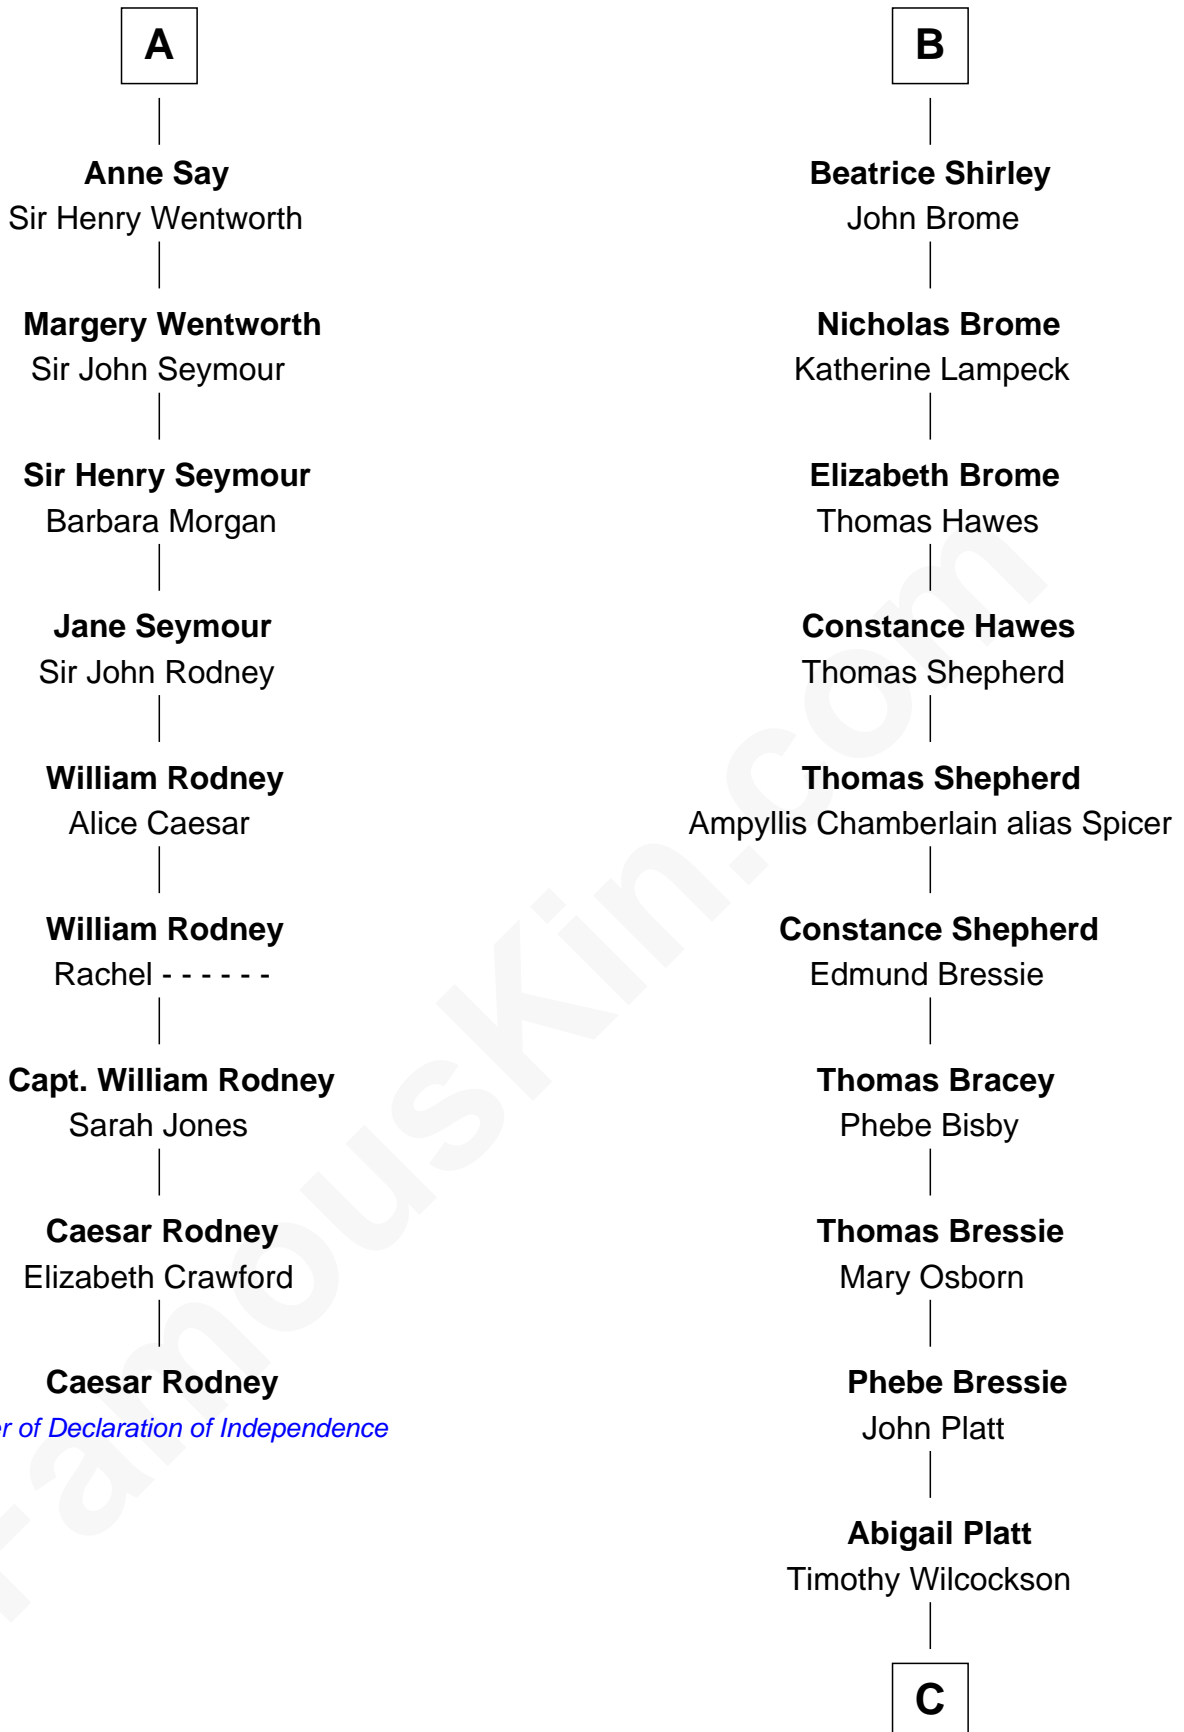

FamousKin.com

Relationship Chart of

Caesar Rodney

Signer of the Declaration of Independence

15th cousin 6 times removed of

Helen (Herron) Taft

First Lady of President William H. Taft

C

Joanna Wilcockson

David Welles

Charity Welles

Rev. Isaac Clinton

Maria Clinton

Ela Collins

Harriet Anne Collins

John Williamson Herron

Helen (Herron) Taft

First Lady of William H. Taft

FamousKin.com