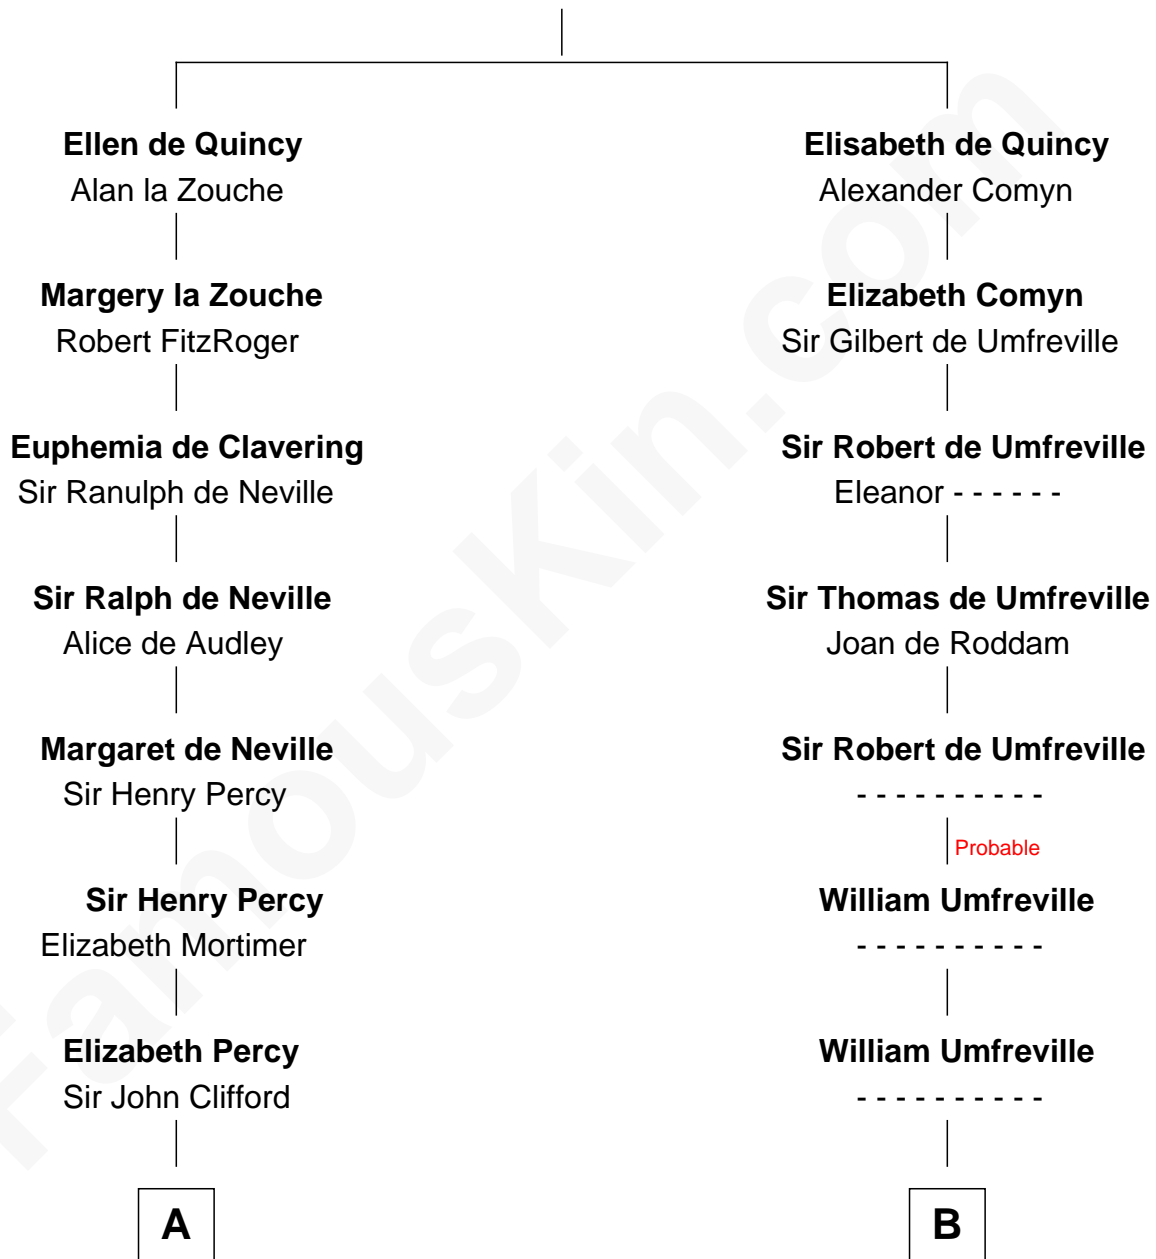

## Relationship Chart of

### Caesar Rodney

*Signer of the Declaration of Independence*

16th cousin 2 times removed of

### Helen (Herron) Taft

*First Lady of President William H. Taft*

**Sir Roger de Quincy**  
Helen of Galloway

C

Harriet Anne Collins  
John Williamson Herron

Helen (Herron) Taft  
*First Lady of William H. Taft*