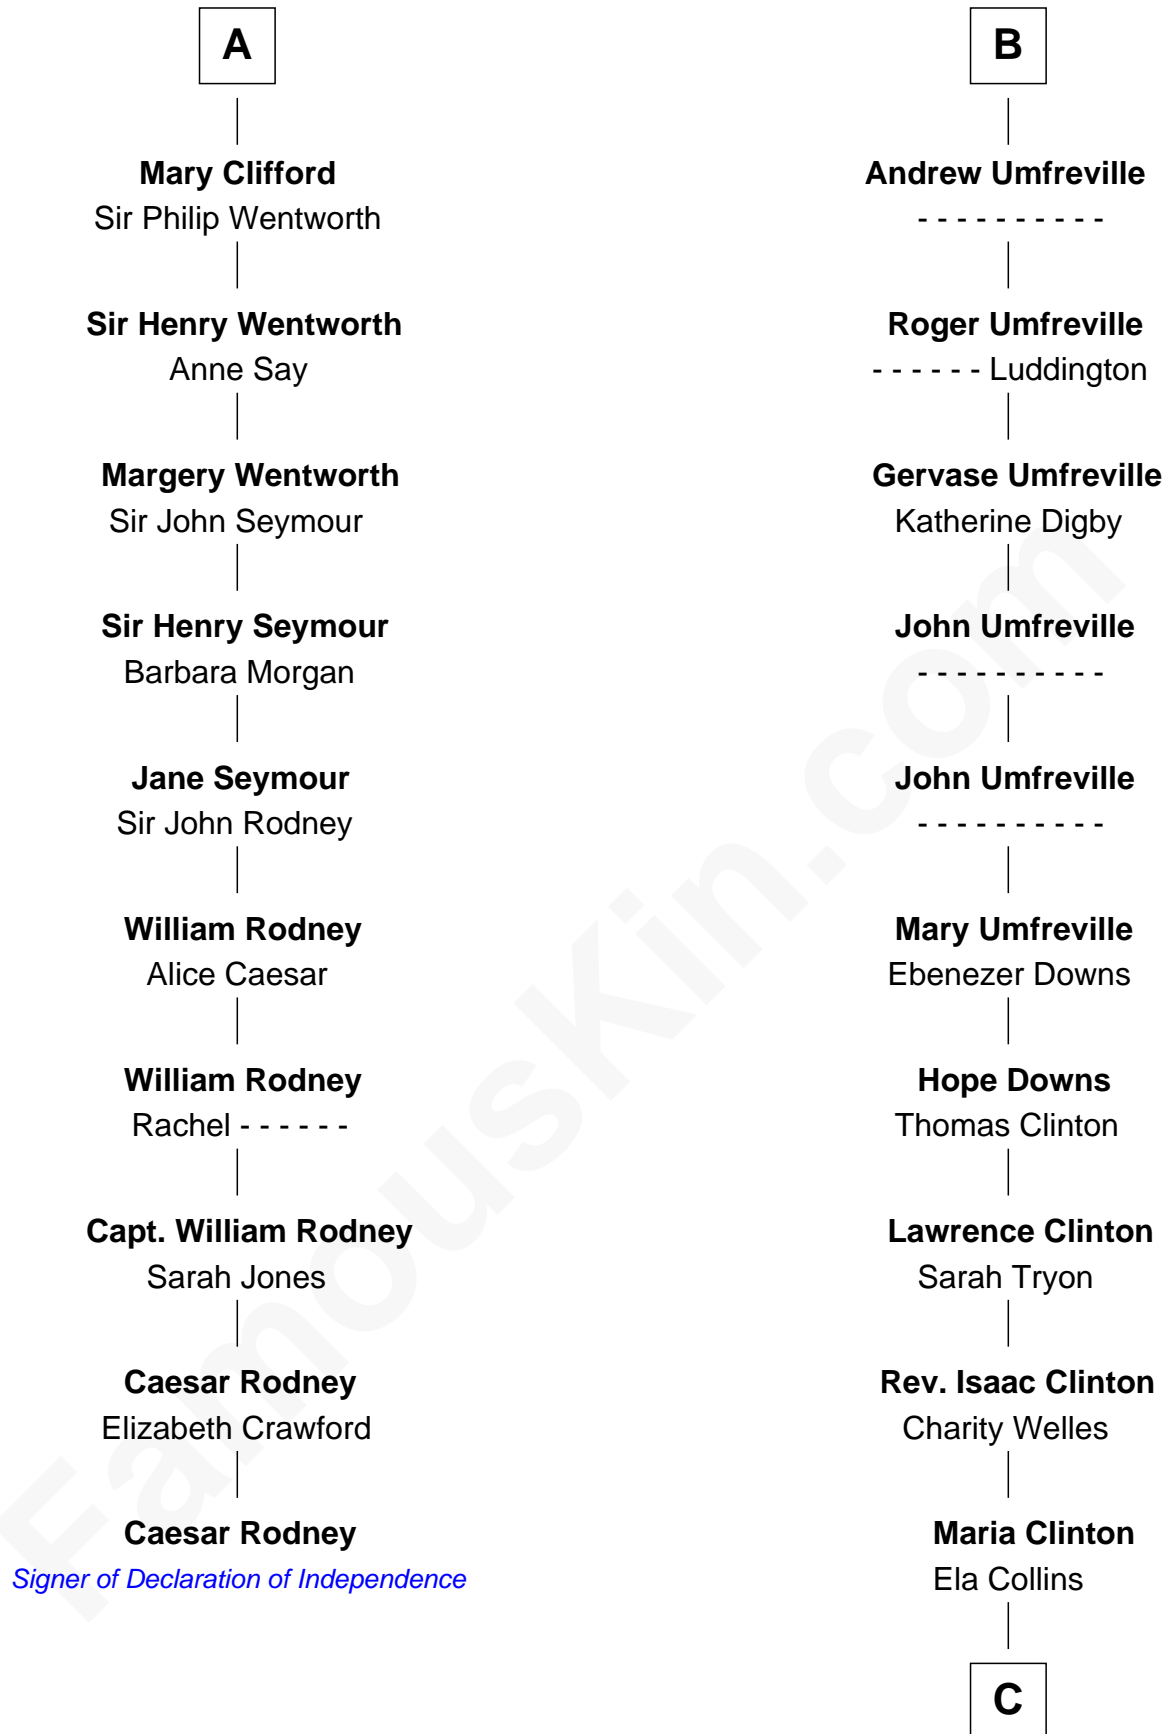

## Relationship Chart of

### Caesar Rodney

*Signer of the Declaration of Independence*

16th cousin 2 times removed of

### Helen (Herron) Taft

*First Lady of President William H. Taft*

**Sir Roger de Quincy**  
Helen of Galloway

C

Harriet Anne Collins  
John Williamson Herron

Helen (Herron) Taft  
*First Lady of William H. Taft*