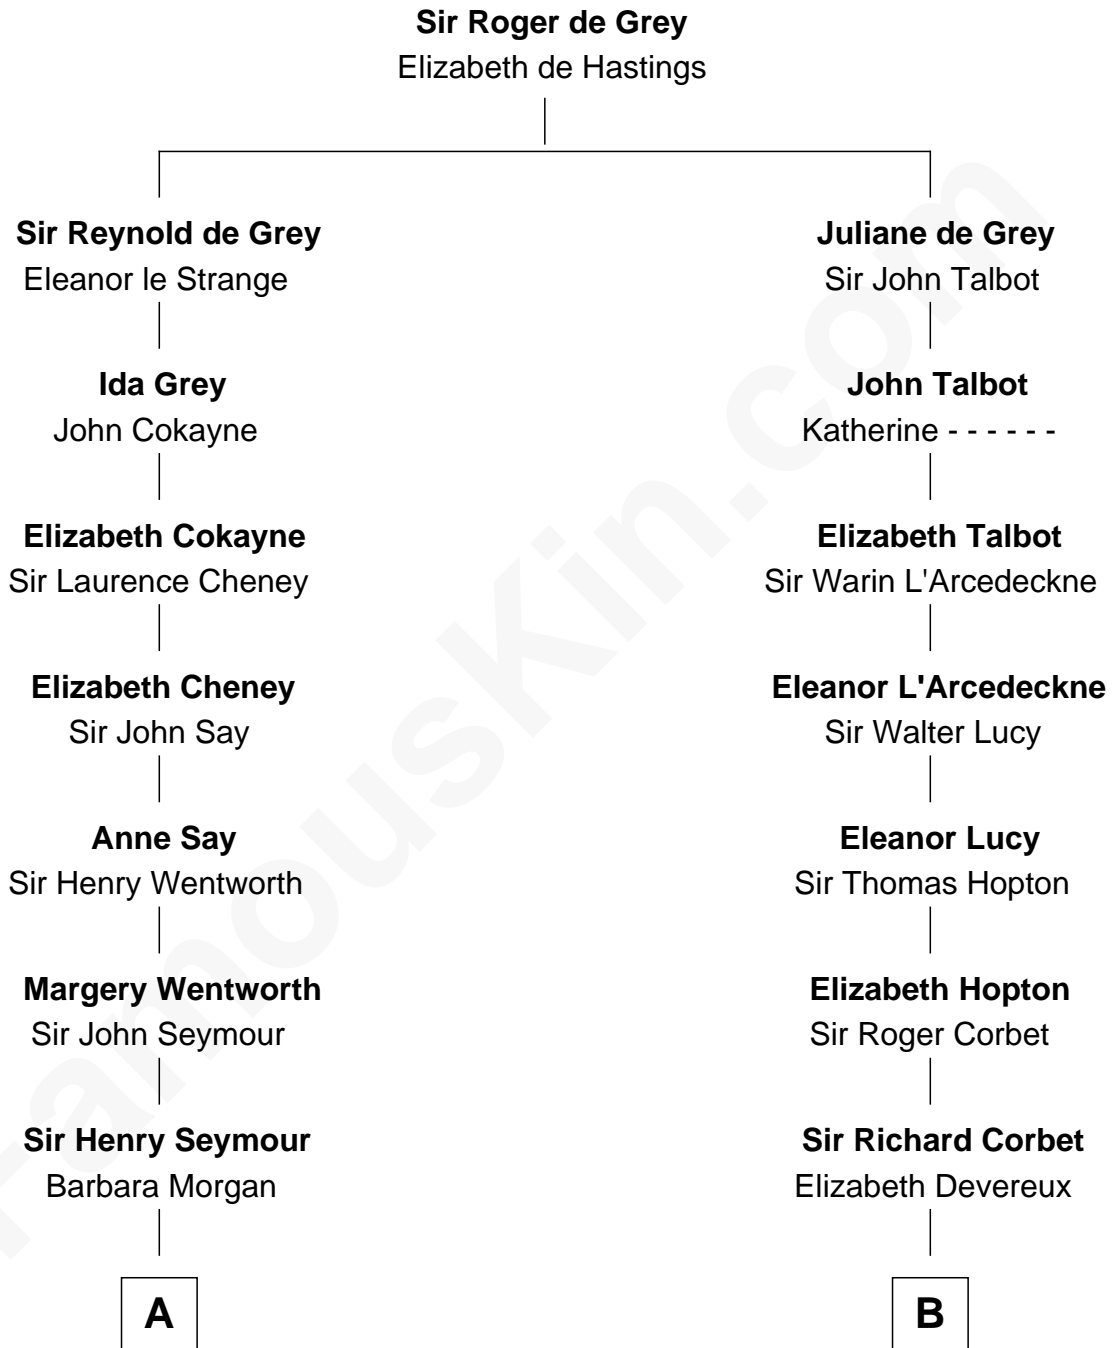

FamousKin.com

Relationship Chart of

Caesar Rodney

Signer of the Declaration of Independence

12th cousin 7 times removed of

Grover Cleveland

22nd and 24th U.S. President

C

William Cleveland

Margaret Falley

Rev. Richard Falley Cleveland

Ann Neal

Grover Cleveland

22nd and 24th U.S. President

FamousKin.com