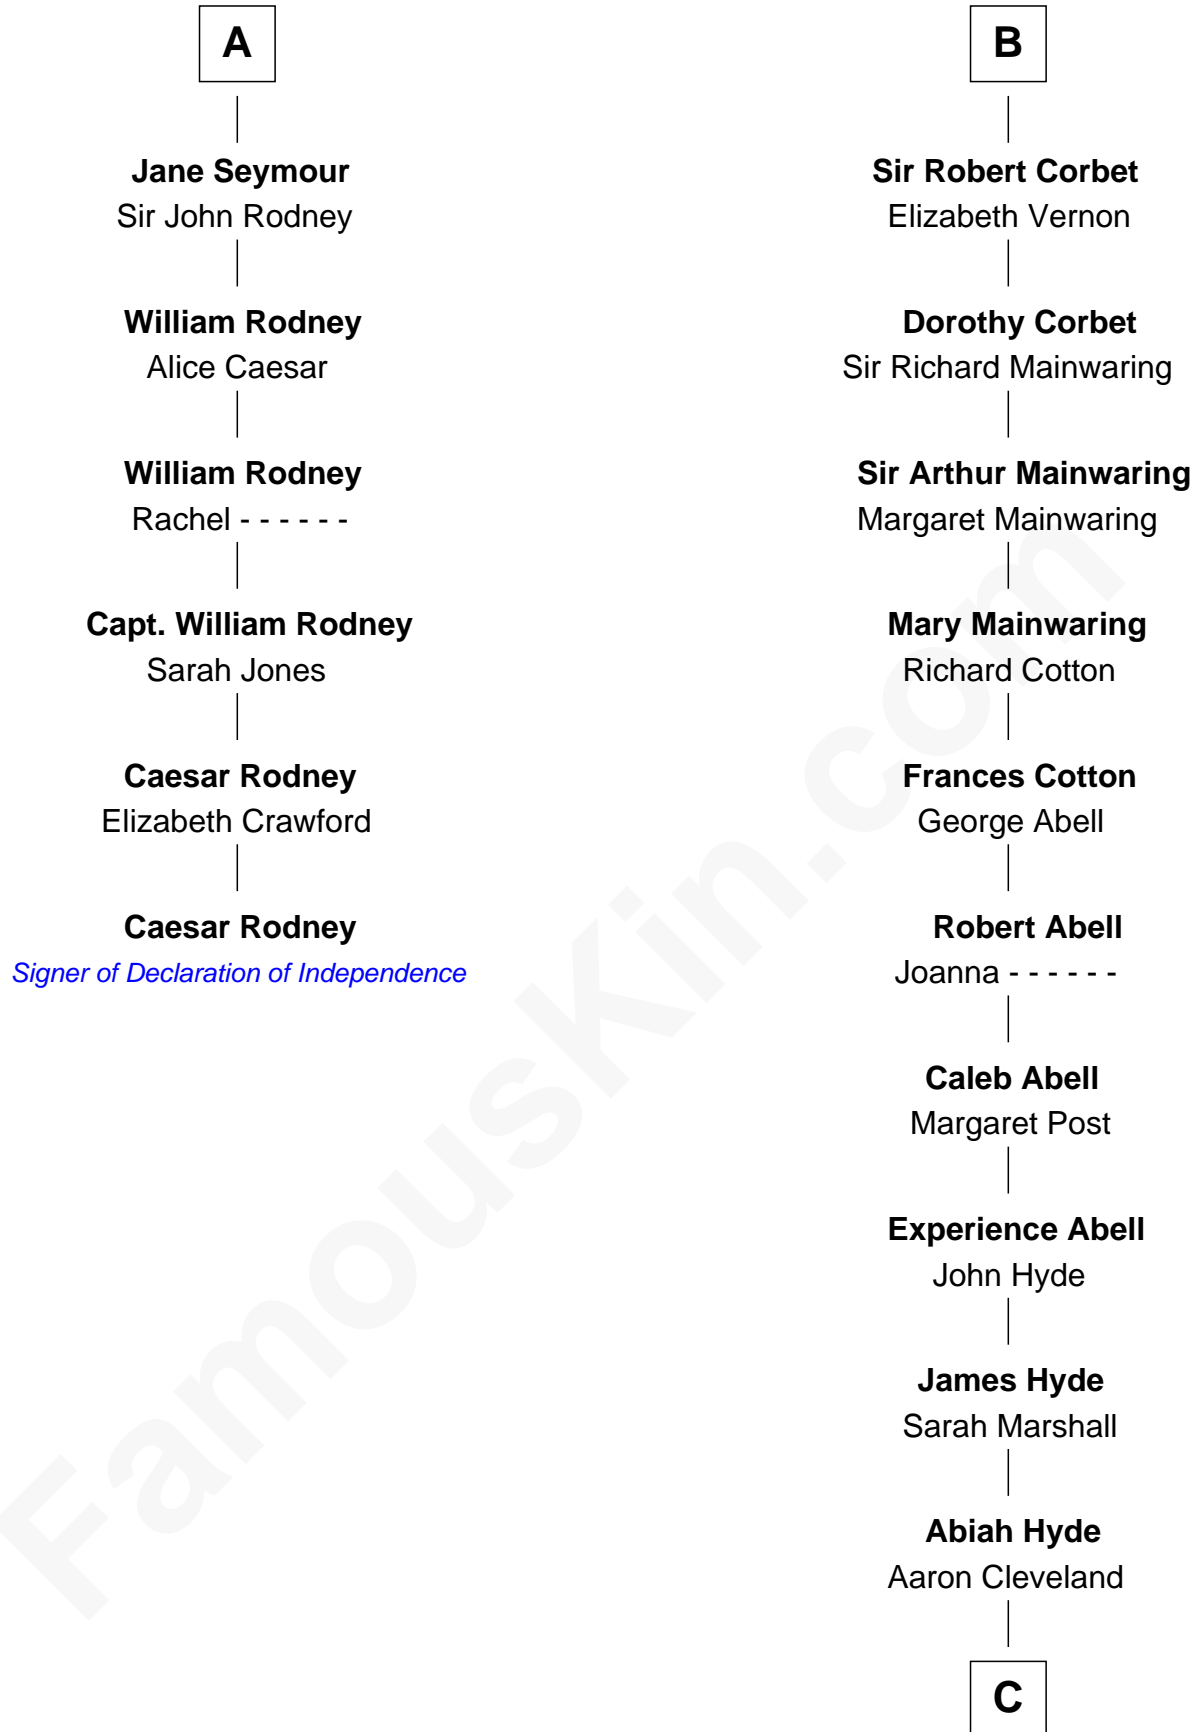

FamousKin.com

Relationship Chart of

Caesar Rodney

Signer of the Declaration of Independence

12th cousin 7 times removed of

Grover Cleveland

22nd and 24th U.S. President

C

William Cleveland

Margaret Falley

Rev. Richard Falley Cleveland

Ann Neal

Grover Cleveland

22nd and 24th U.S. President

FamousKin.com