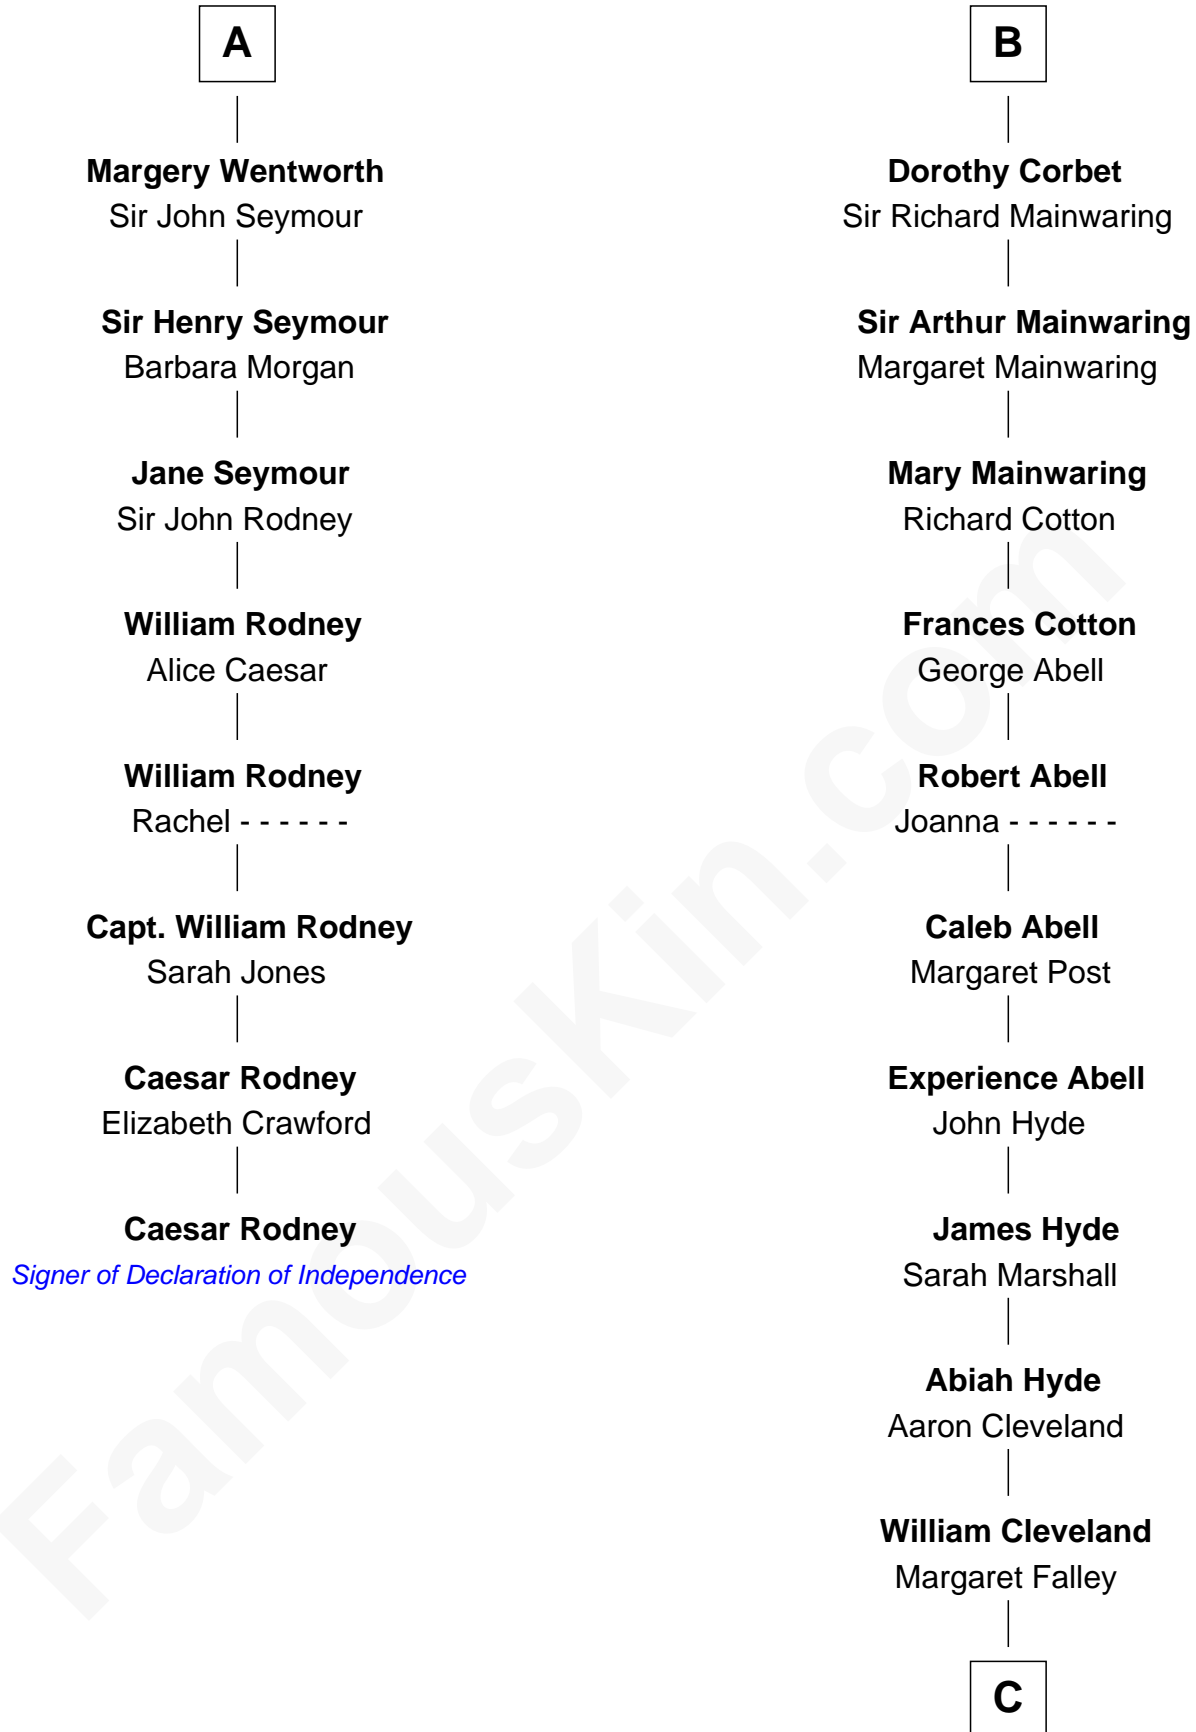

## Relationship Chart of

### Caesar Rodney

*Signer of the Declaration of Independence*

14th cousin 4 times removed of

### Grover Cleveland

*22nd and 24th U.S. President*

FamousKin.com