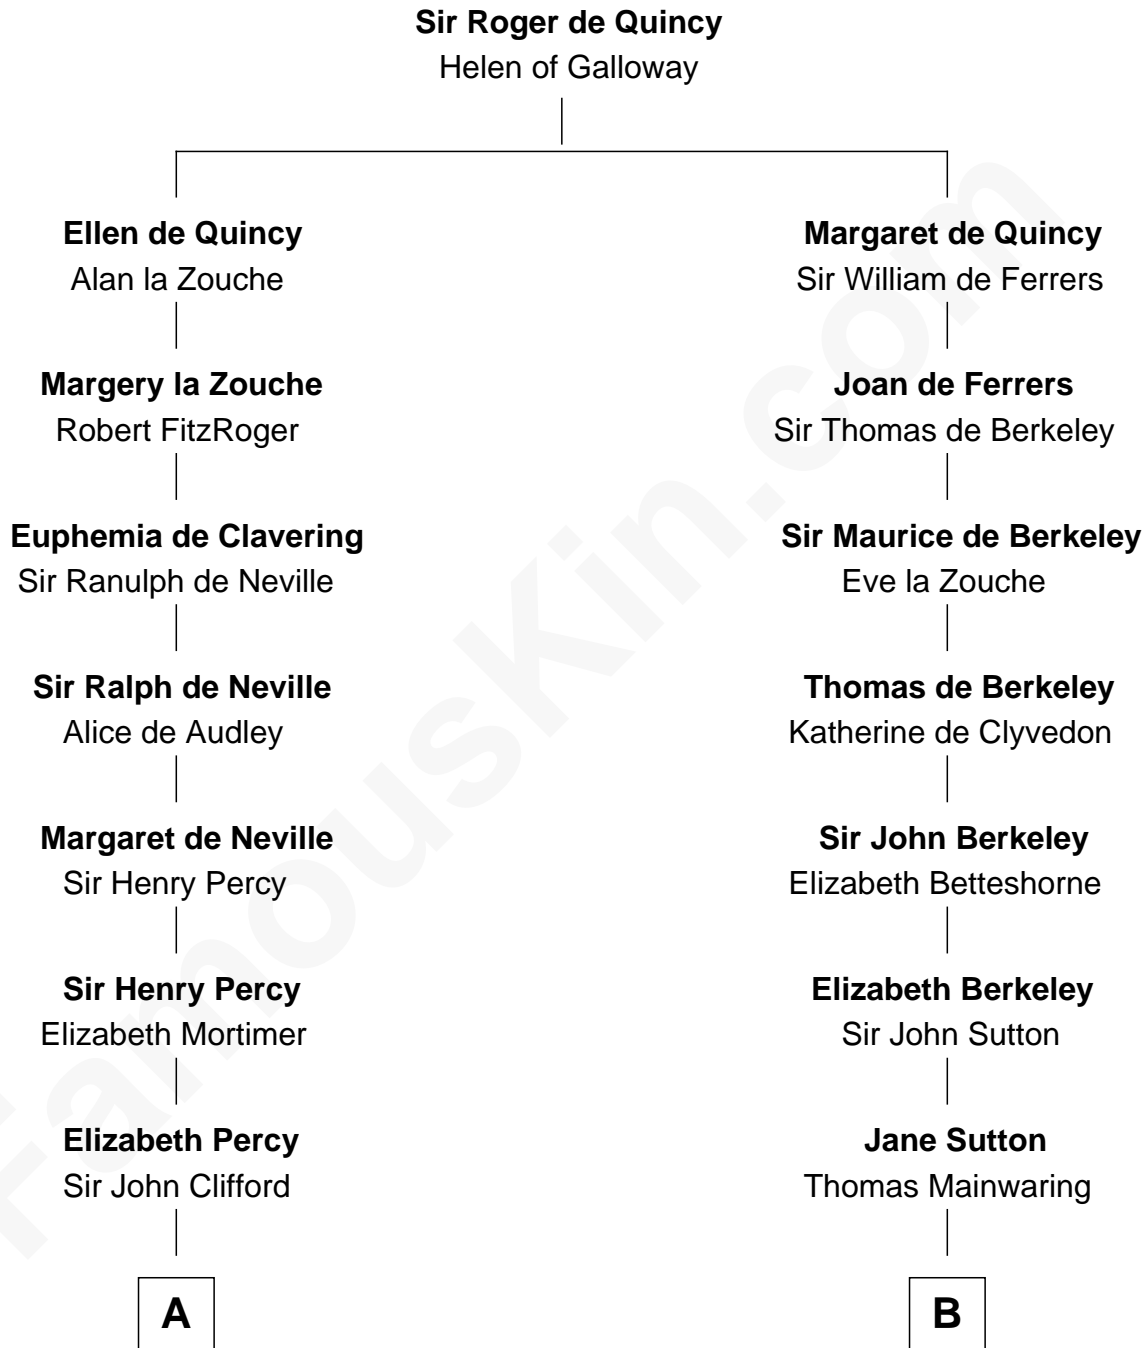

FamousKin.com

Relationship Chart of

Caesar Rodney

Signer of the Declaration of Independence

16th cousin 2 times removed of

Grover Cleveland

22nd and 24th U.S. President

C

Rev. Richard Falley Cleveland

Ann Neal

Grover Cleveland

22nd and 24th U.S. President

FamousKin.com