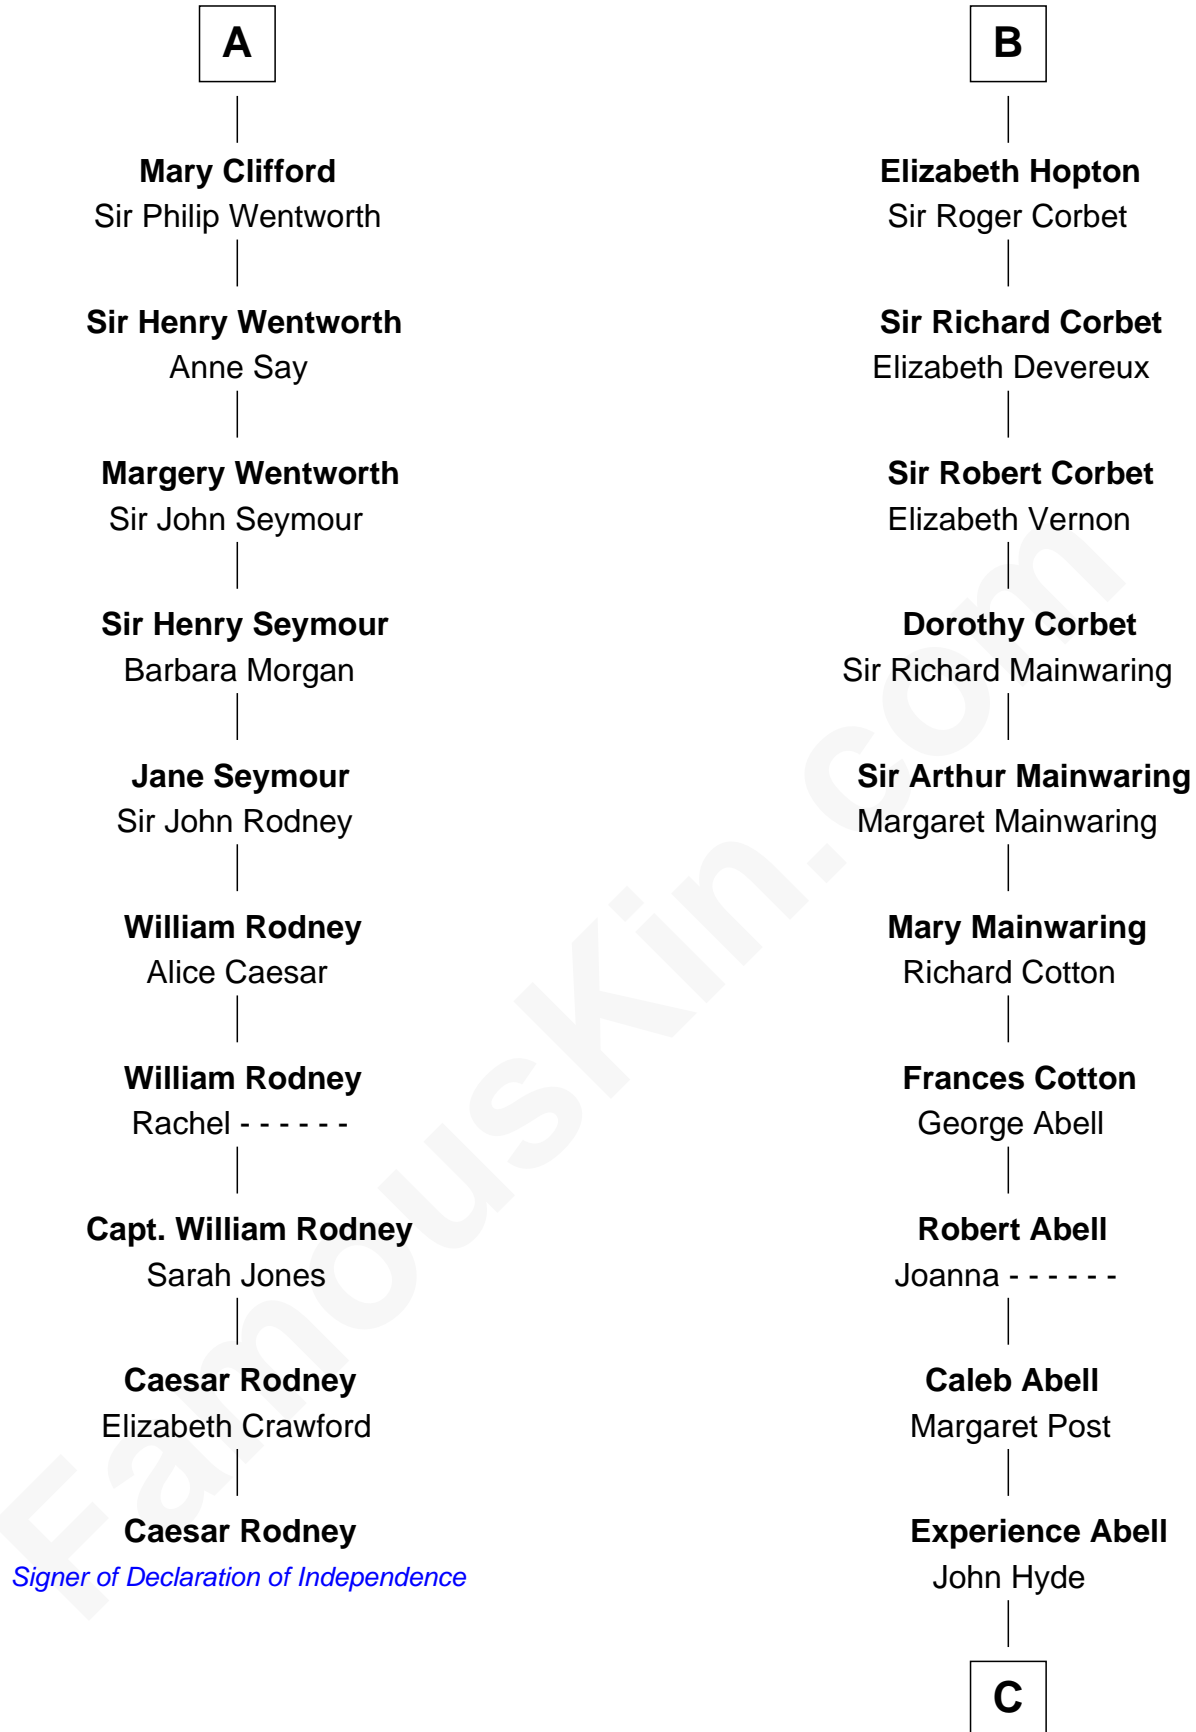

FamousKin.com

Relationship Chart of

Caesar Rodney

Signer of the Declaration of Independence

16th cousin 5 times removed of

Grover Cleveland

22nd and 24th U.S. President

C

Grover Cleveland

22nd and 24th U.S. President

FamousKin.com