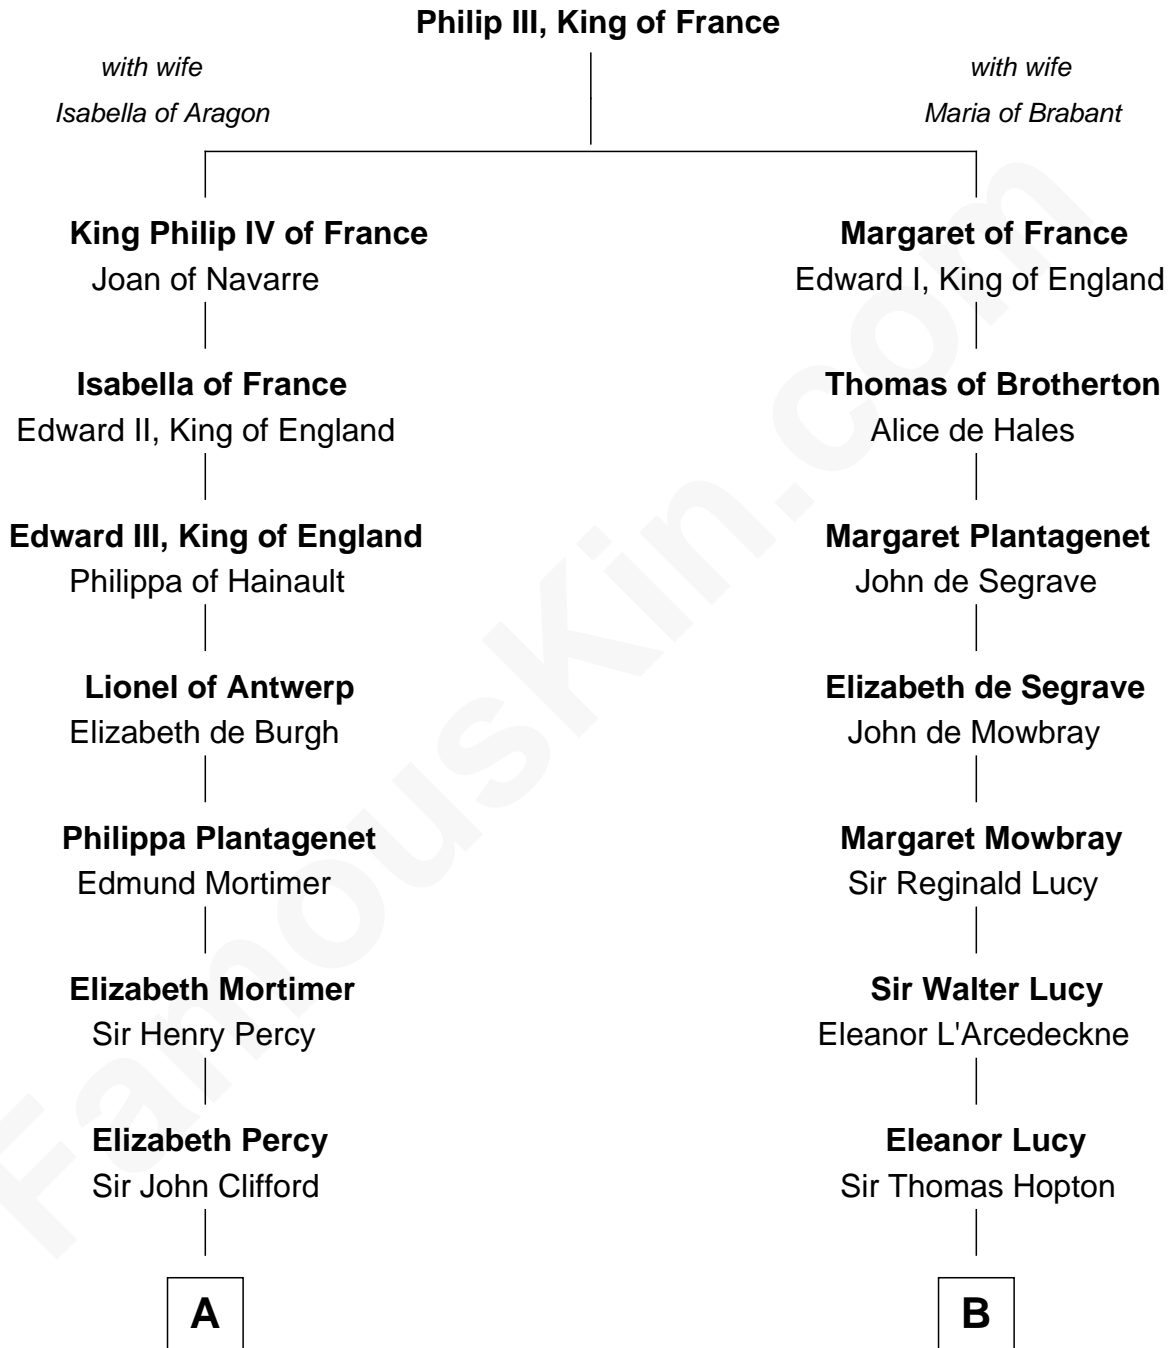

FamousKin.com

Relationship Chart of

Caesar Rodney

Signer of the Declaration of Independence

16th cousin 5 times removed of

Grover Cleveland

22nd and 24th U.S. President

C

Grover Cleveland

22nd and 24th U.S. President

FamousKin.com