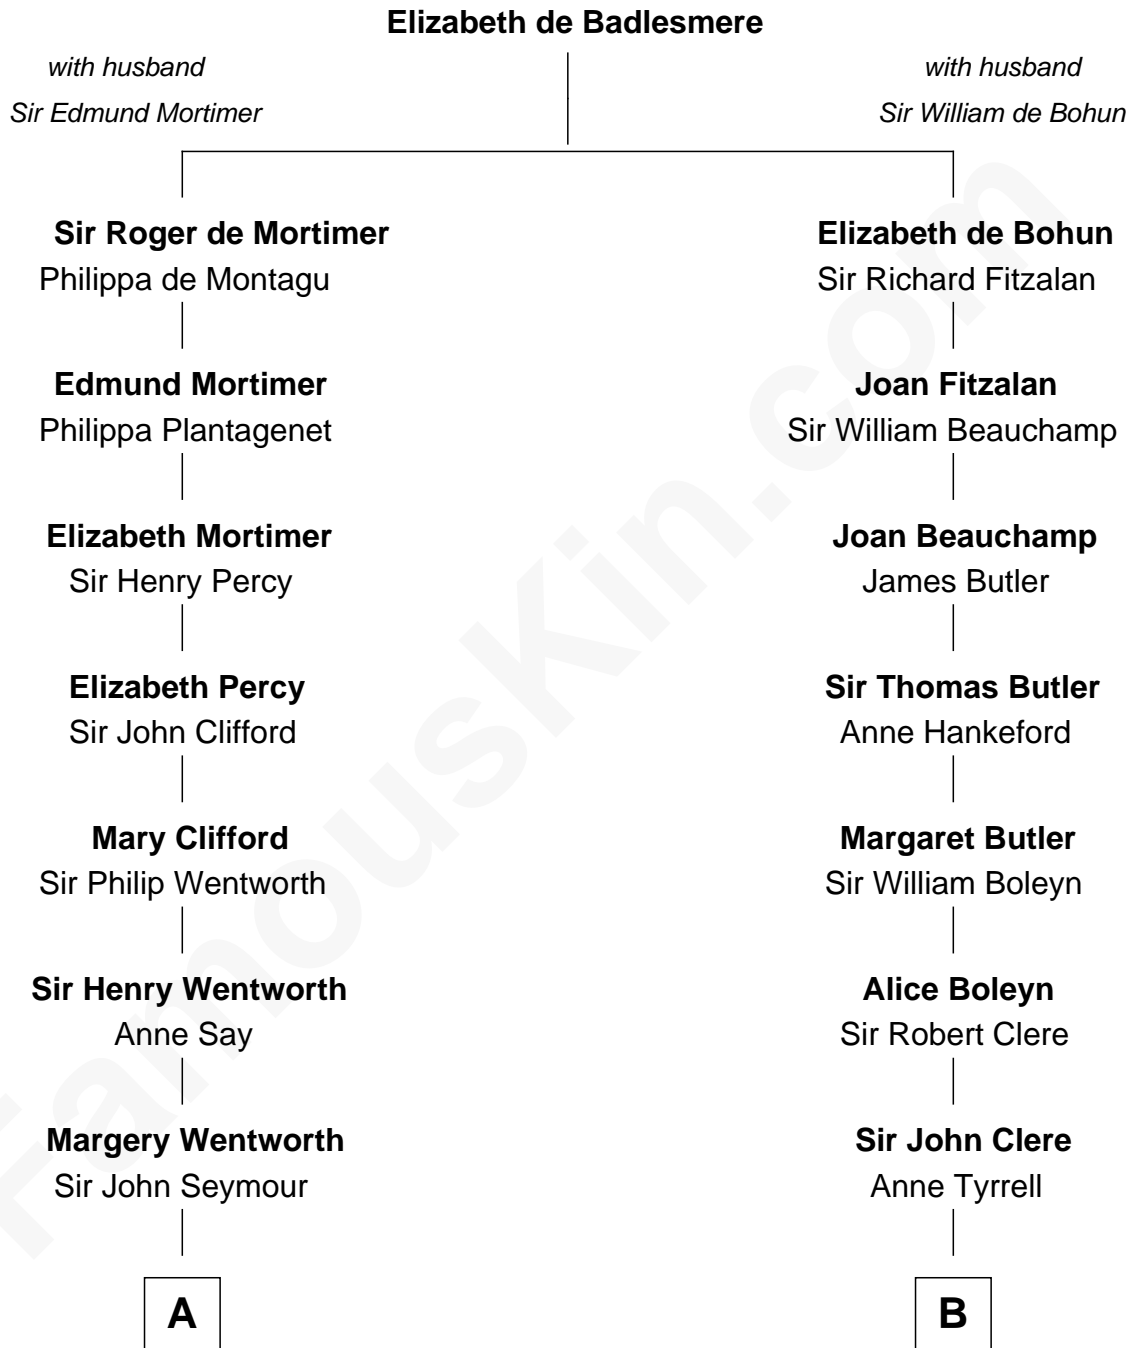

FamousKin.com

Relationship Chart of

Caesar Rodney

Signer of the Declaration of Independence

13th cousin 7 times removed of

Mamie (Doud) Eisenhower

First Lady of President Dwight Eisenhower

C

—
Maria Riggs

Eli Doud
—

—
Royal Houghton Doud

Mary Cornelia Sheldon
—

—
John Sheldon Doud

Elivera Mathilda Carlson
—

—
Mamie (Doud) Eisenhower

First Lady of Dwight Eisenhower