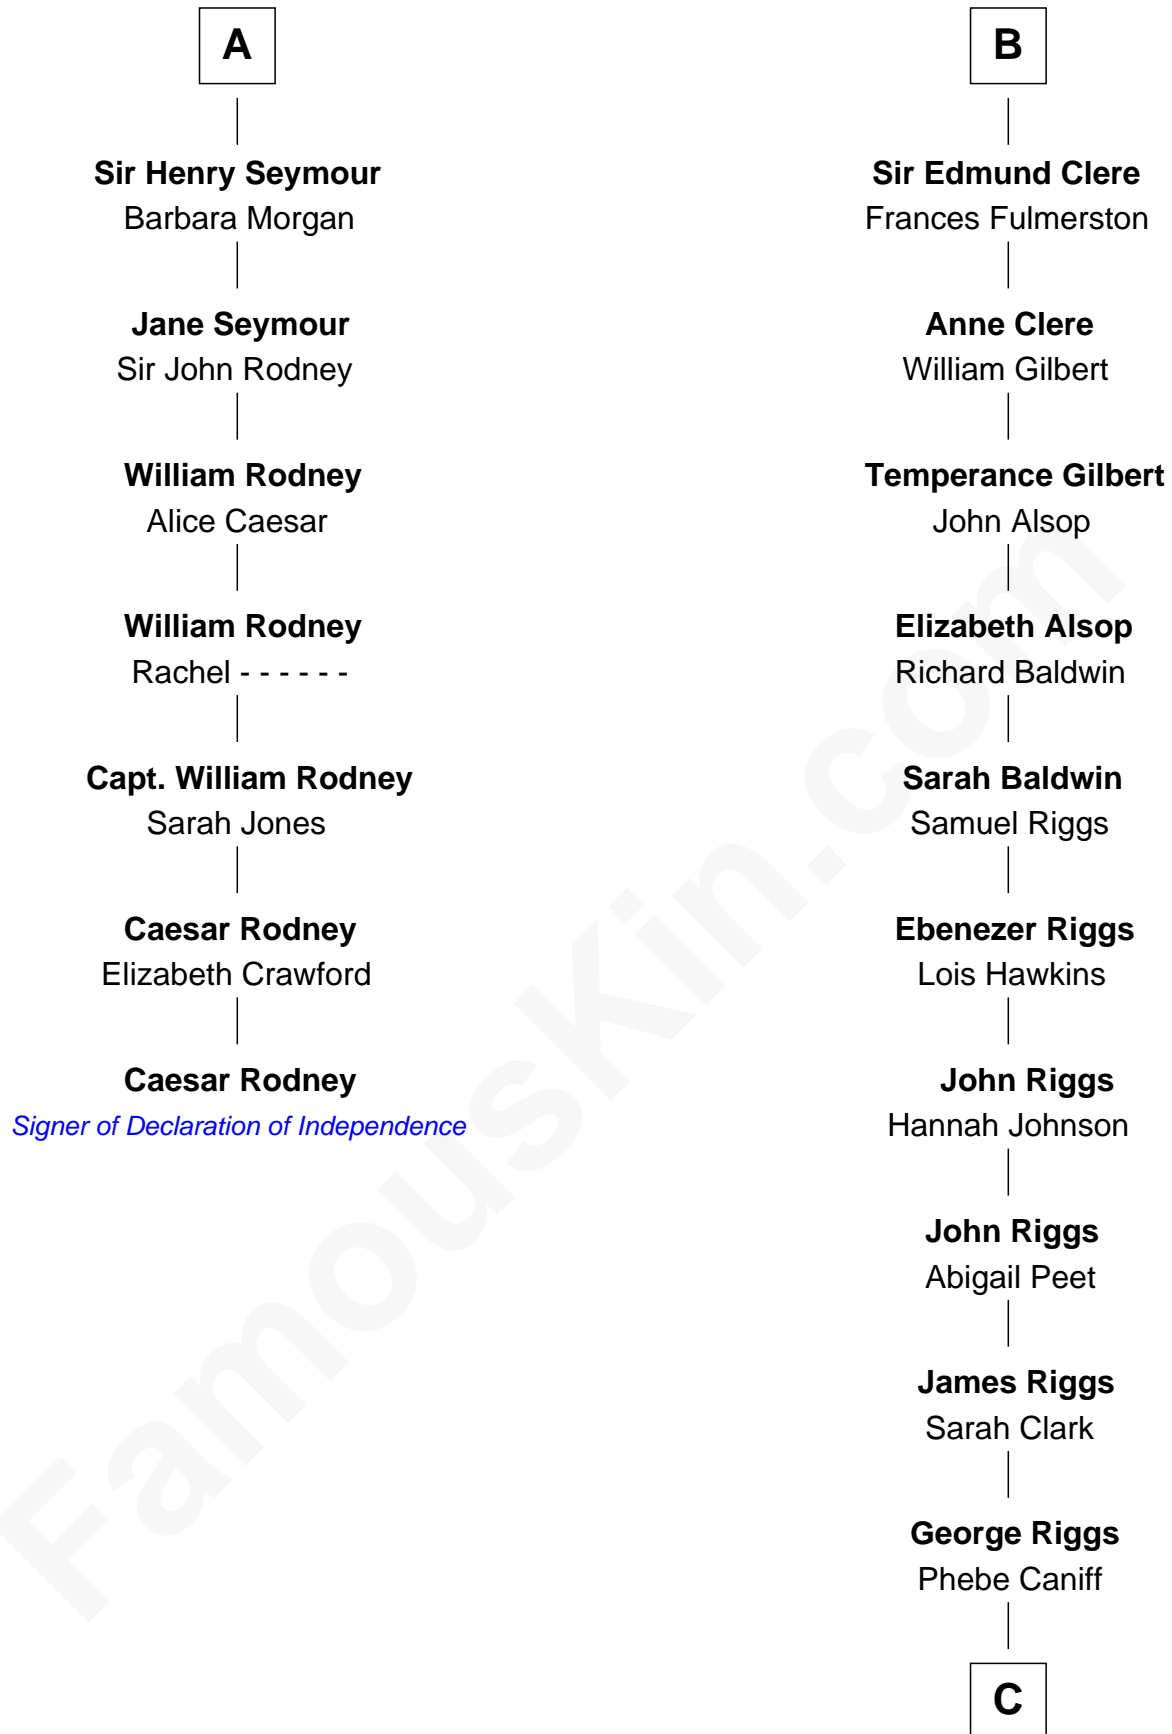

FamousKin.com

Relationship Chart of

Caesar Rodney

Signer of the Declaration of Independence

13th cousin 7 times removed of

Mamie (Doud) Eisenhower

First Lady of President Dwight Eisenhower

C

—
Maria Riggs

Eli Doud
—

—
Royal Houghton Doud

Mary Cornelia Sheldon
—

—
John Sheldon Doud

Elivera Mathilda Carlson
—

—
Mamie (Doud) Eisenhower

First Lady of Dwight Eisenhower