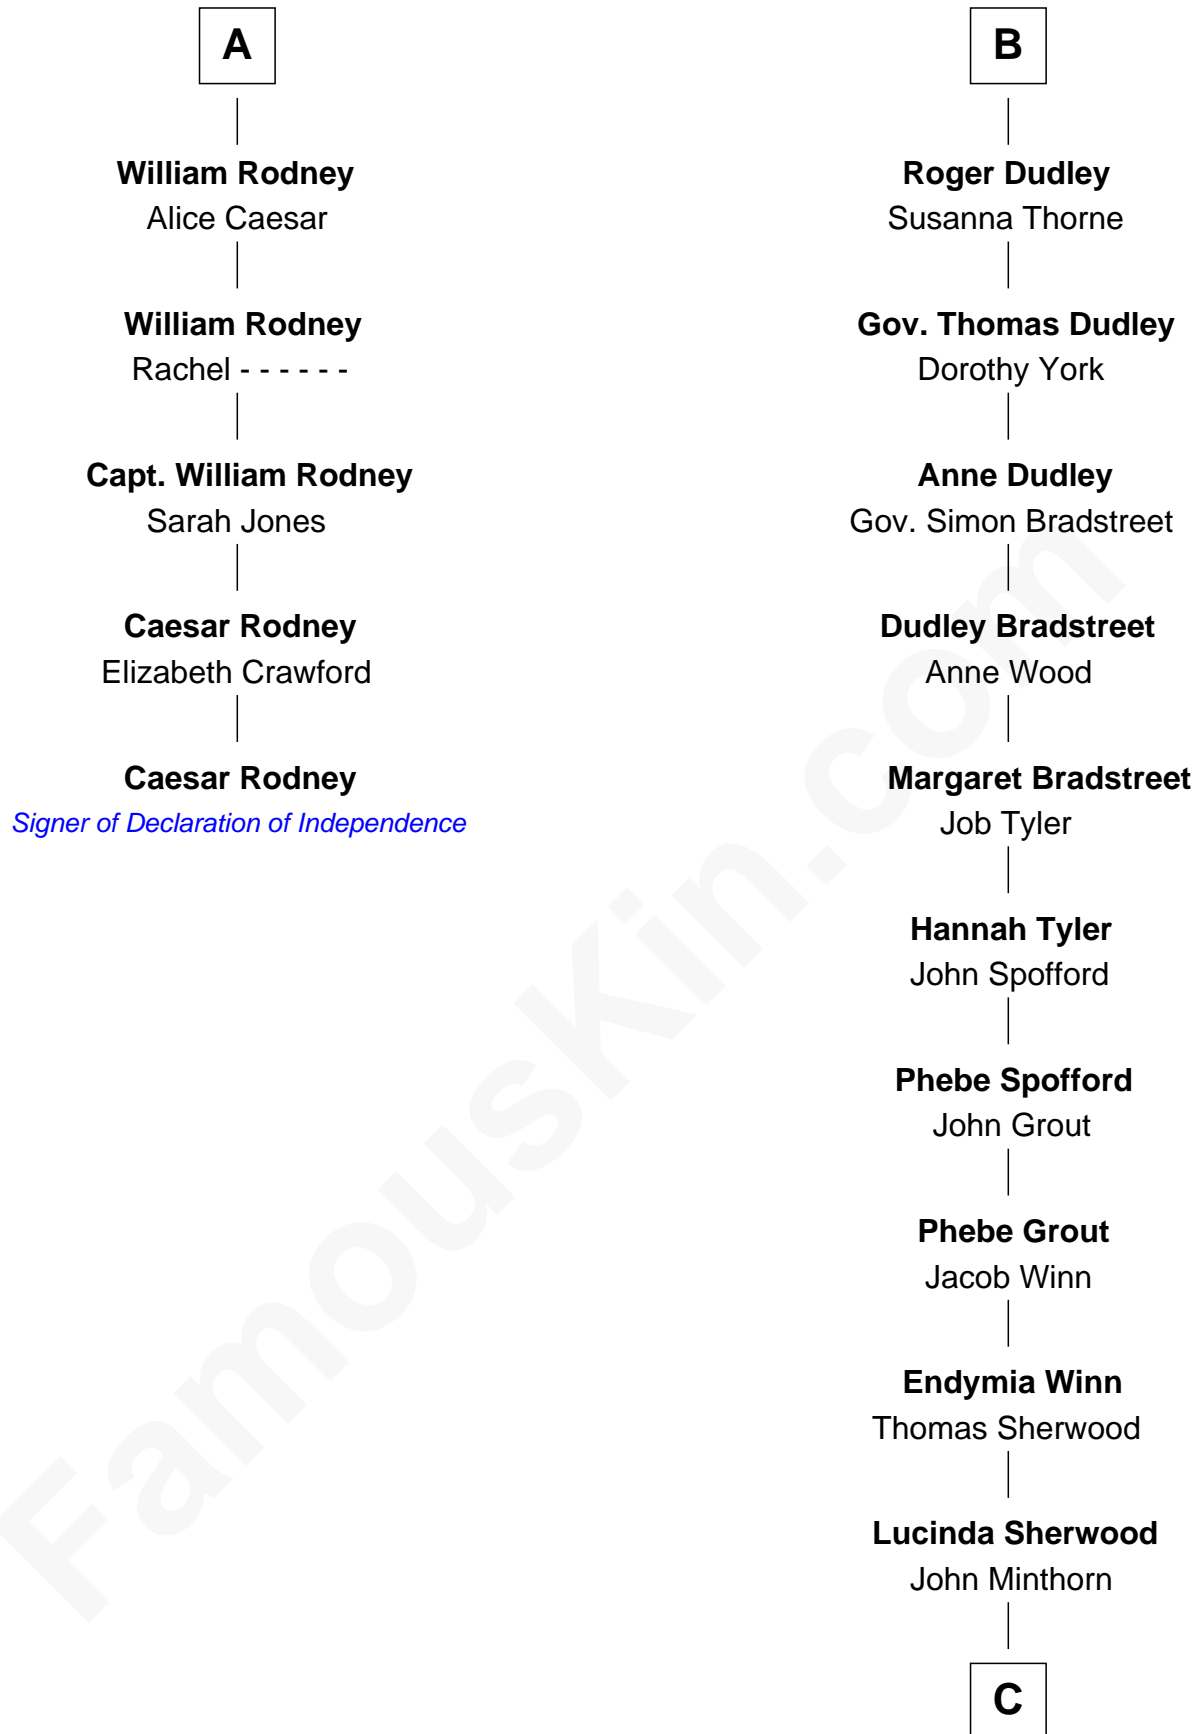

## Relationship Chart of

### Caesar Rodney

*Signer of the Declaration of Independence*

11th cousin 8 times removed of

**Herbert Hoover**

*31st U.S. President*

**C**

**Theodore Minthorn**

Mary Wasley

**Hulda Randall Minthorn**

Jessie Clark Hoover

**Herbert Hoover**

*31st U.S. President*

FamousKin.com