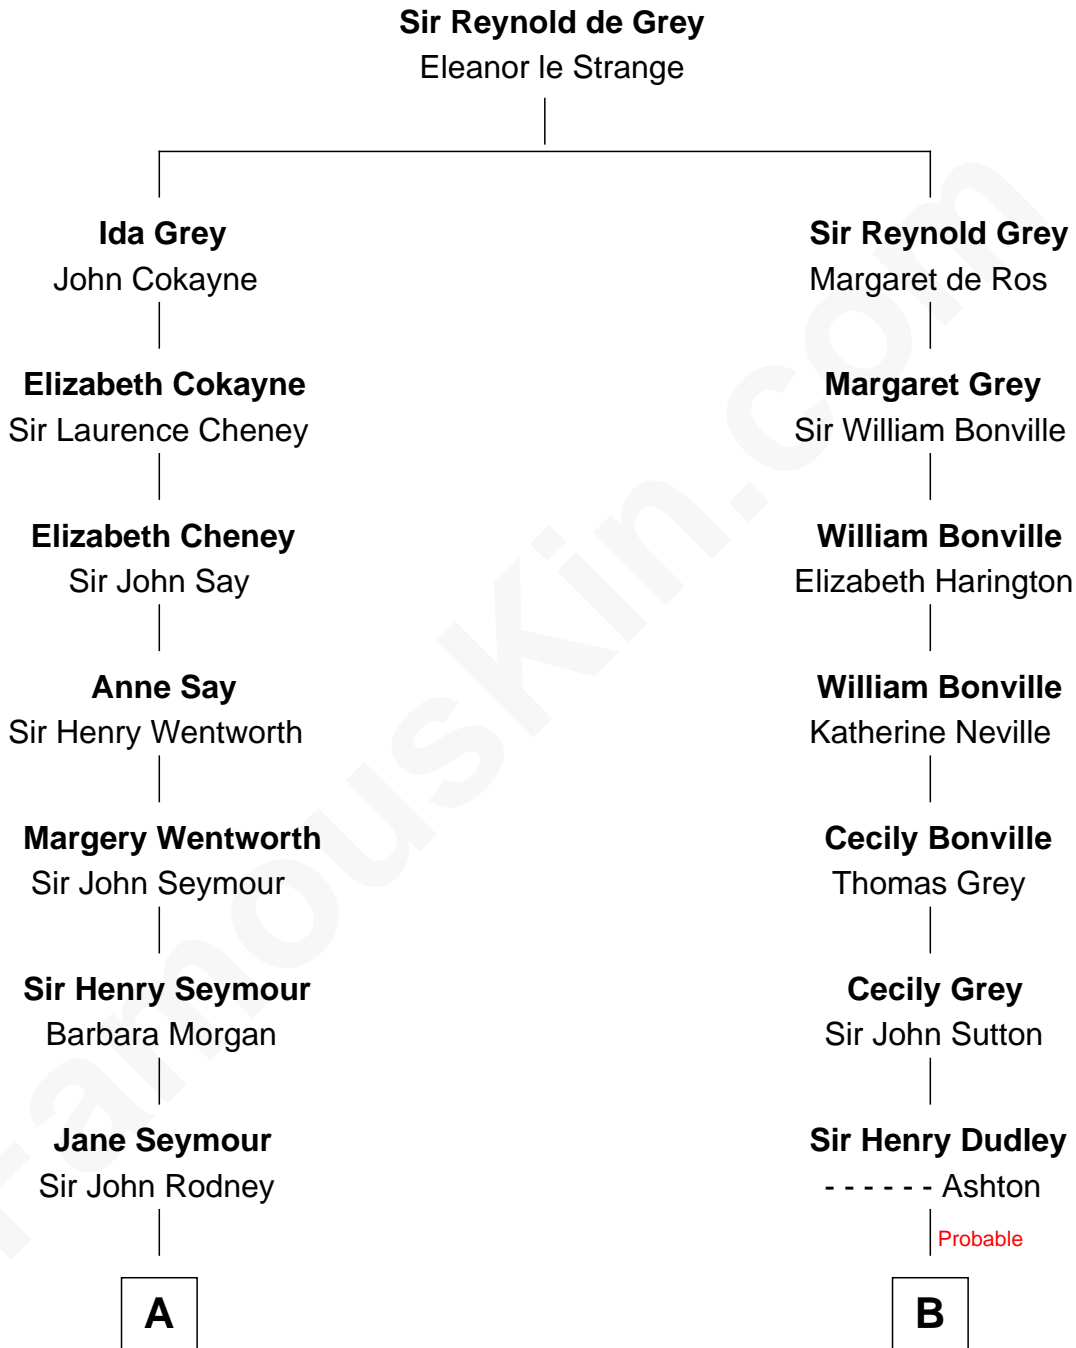

## Relationship Chart of

### Caesar Rodney

*Signer of the Declaration of Independence*

11th cousin 8 times removed of

**Herbert Hoover**

*31st U.S. President*

**C**

**Theodore Minthorn**

Mary Wasley

**Hulda Randall Minthorn**

Jessie Clark Hoover

**Herbert Hoover**

*31st U.S. President*

FamousKin.com