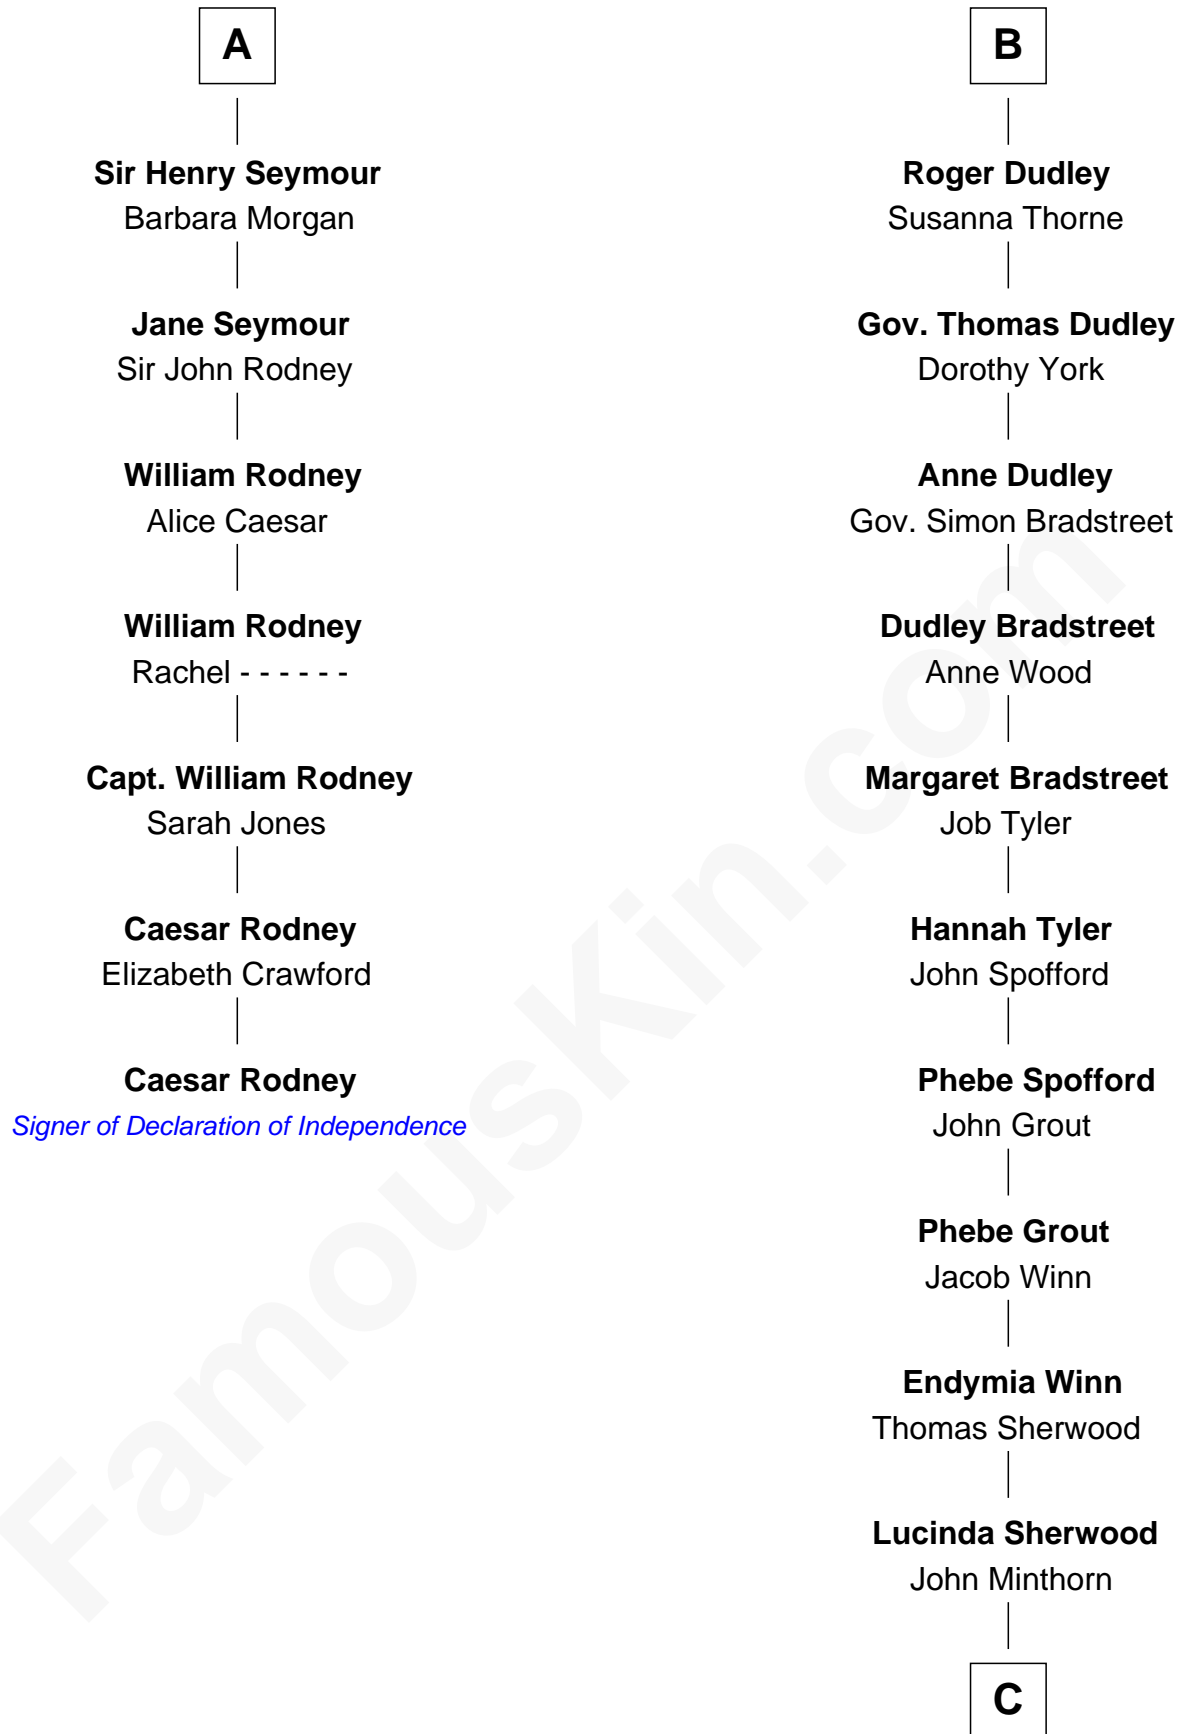

FamousKin.com

Relationship Chart of

Caesar Rodney

Signer of the Declaration of Independence

13th cousin 6 times removed of

Herbert Hoover

31st U.S. President

Edward III, King of England

Philippa of Hainault

C

Theodore Minthorn

Mary Wasley

Hulda Randall Minthorn

Jessie Clark Hoover

Herbert Hoover

31st U.S. President